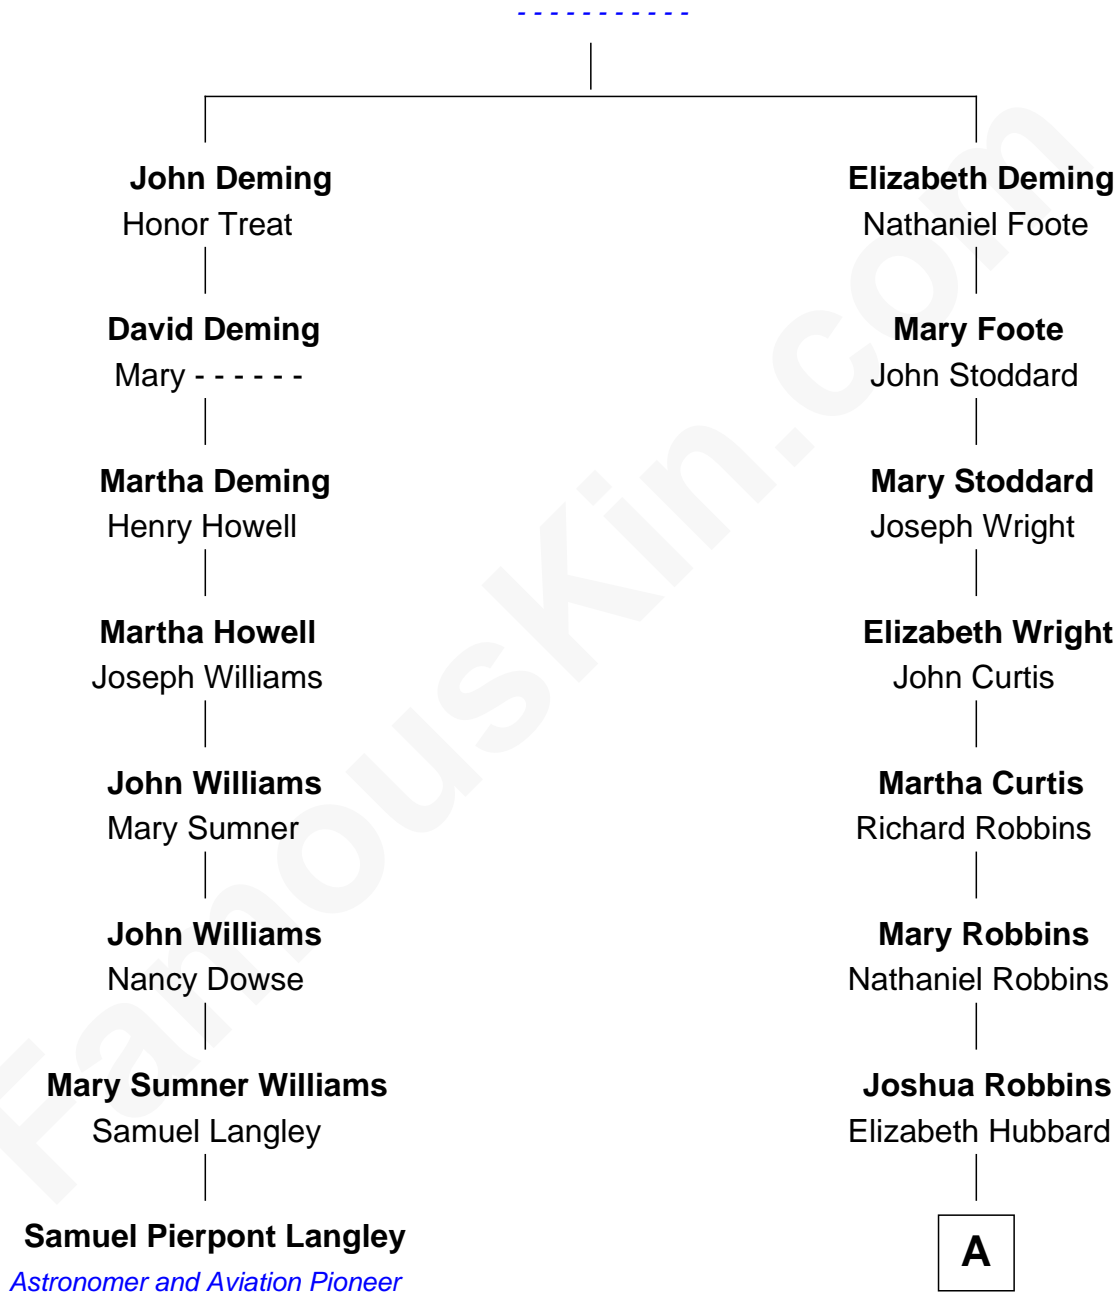

**FamousKin.com**  
**Relationship Chart of**  
**Samuel Pierpont Langley**  
*Astronomer and Aviation Pioneer*

7th cousin 6 times removed of  
**John Hinckley, Jr.**  
*Shot President Ronald Reagan*

----- Deming

**A**

**Jason Robbins**

Eleanor Williams

**Sophia Robbins**

Anthony P. Singletary

**Victoria Singletary**

James Thompson

**Clyde Singletary Thompson**

Hattie Jackson

**Ardis Thompson**

Harvey Lawrence Moore

**Jo Ann Moore**

John Warnock Hinckley

**John Hinckley, Jr.**

*Shot President Ronald Reagan*