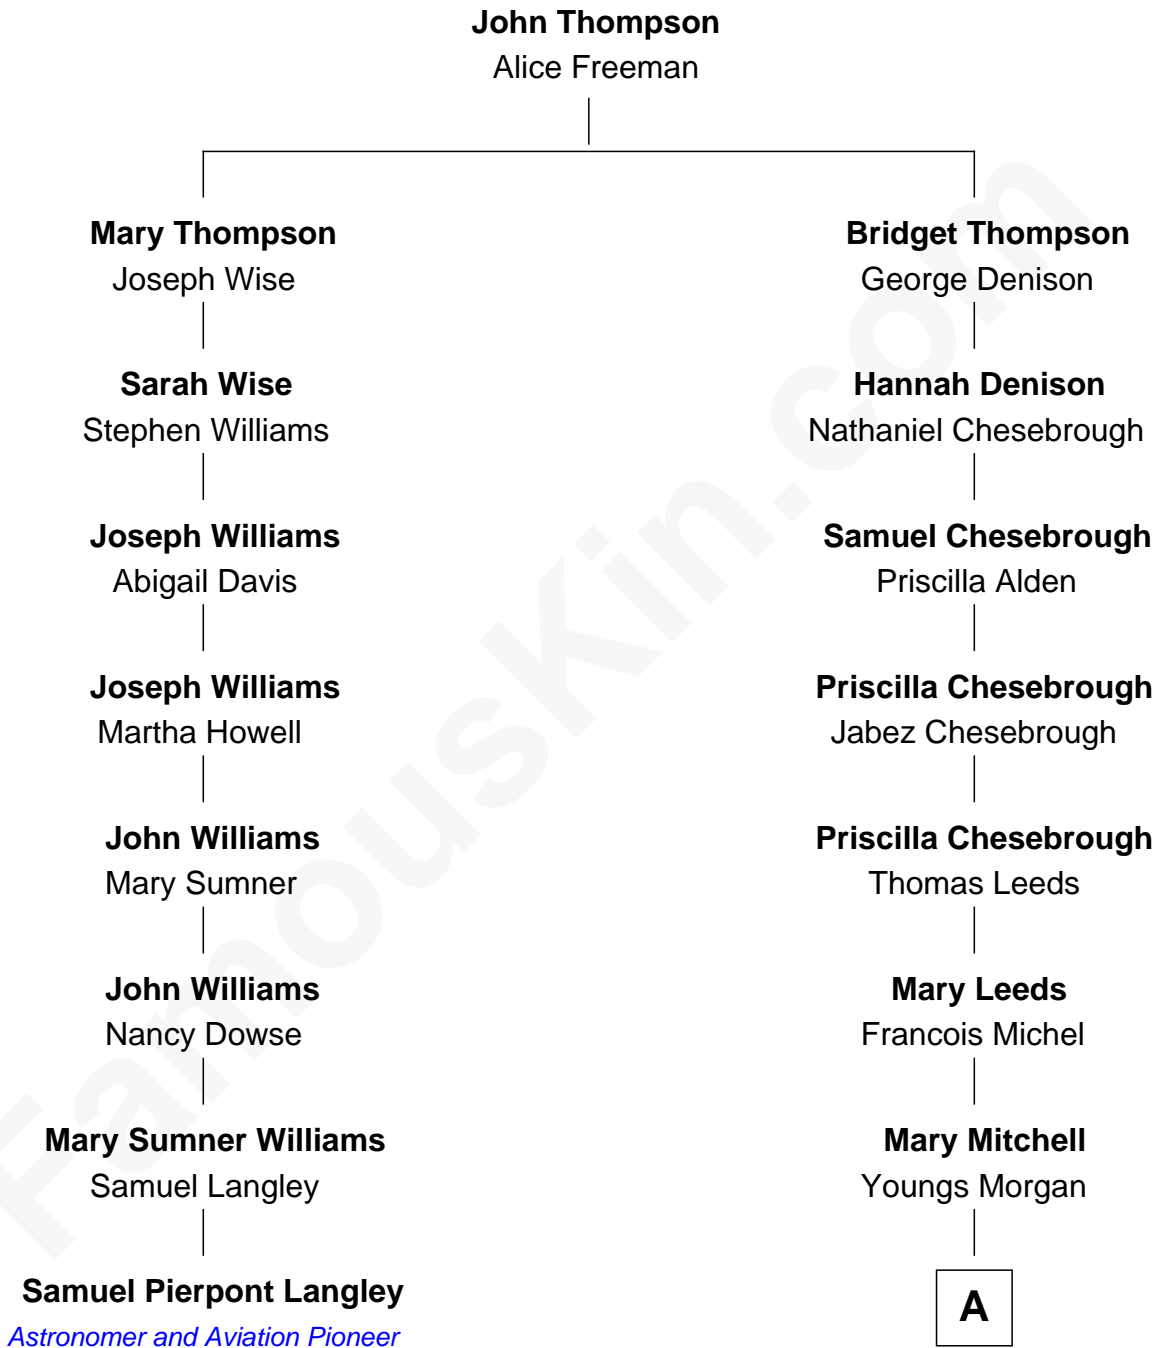

FamousKin.com
Relationship Chart of
Samuel Pierpont Langley
Astronomer and Aviation Pioneer

7th cousin 1 time removed of
William Sprague
27th Governor of Rhode Island

A

Fanny Morgan
Amasa Sprague

William Sprague

27th Governor of Rhode Island

FamousKin.com