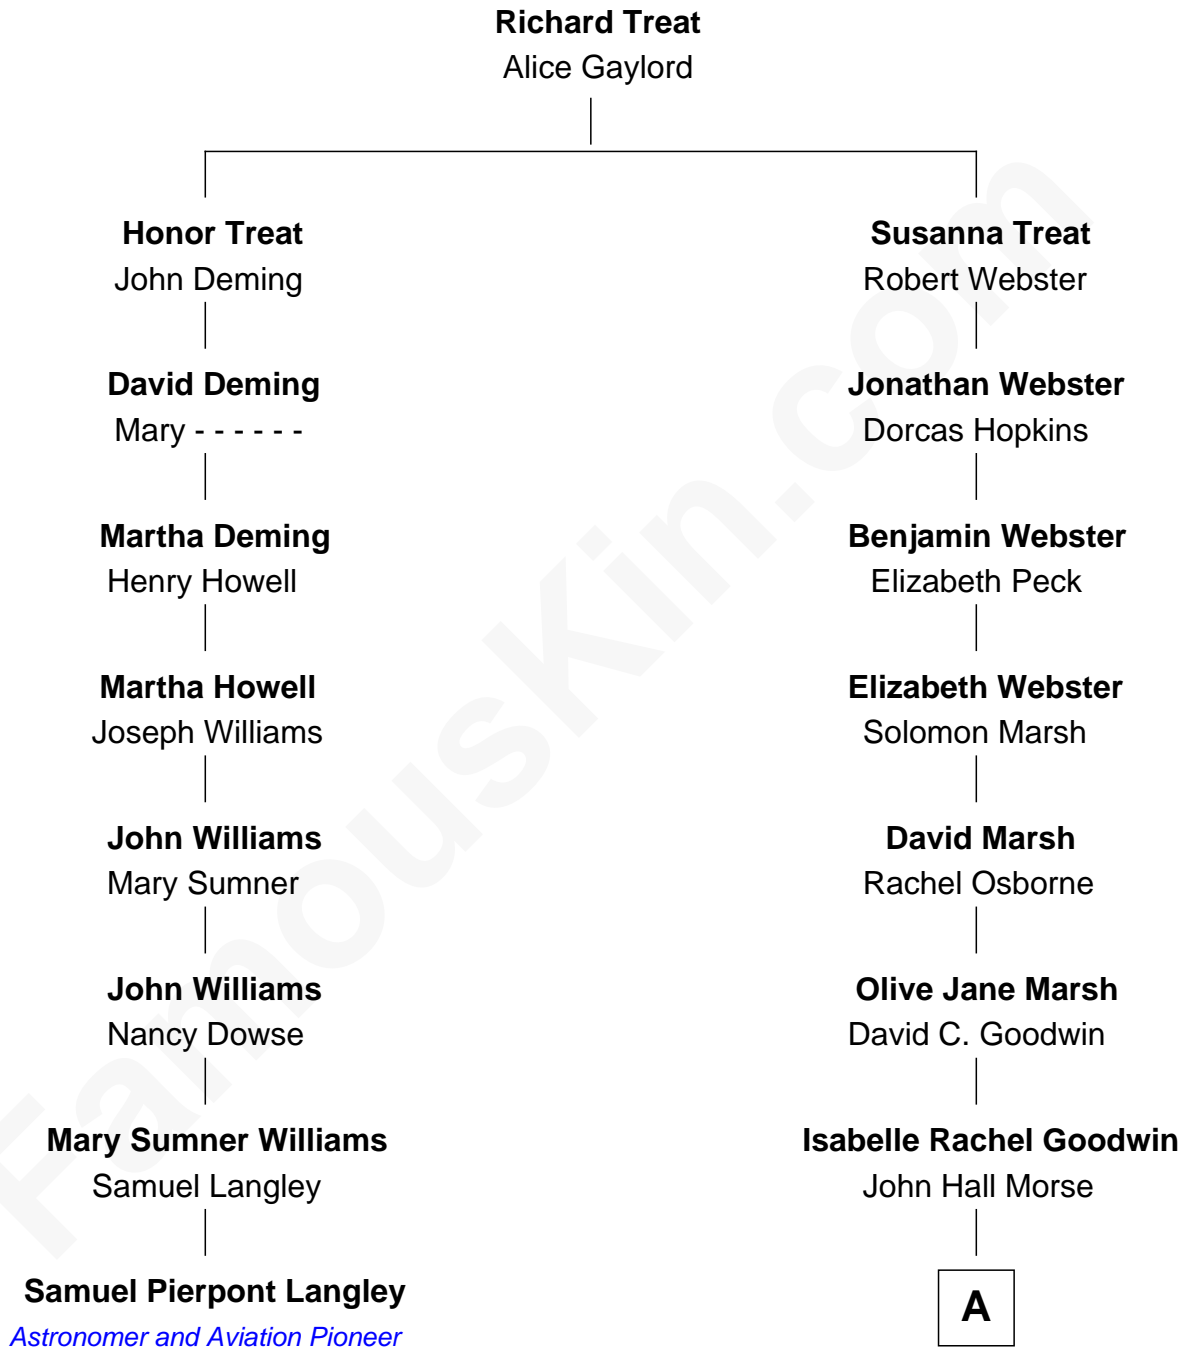

FamousKin.com

Relationship Chart of

Samuel Pierpont Langley

Astronomer and Aviation Pioneer

7th cousin 4 times removed of

Joe Keery
TV and Movie Actor

A

Anna Lucretia Morse

Paul Haney

John Thomas Haney

Virginia Mae Holmes

Susan Rae Haney

Robert McClellan Barger

Nina Rae Barger

David Grover Keery

Joe Keery