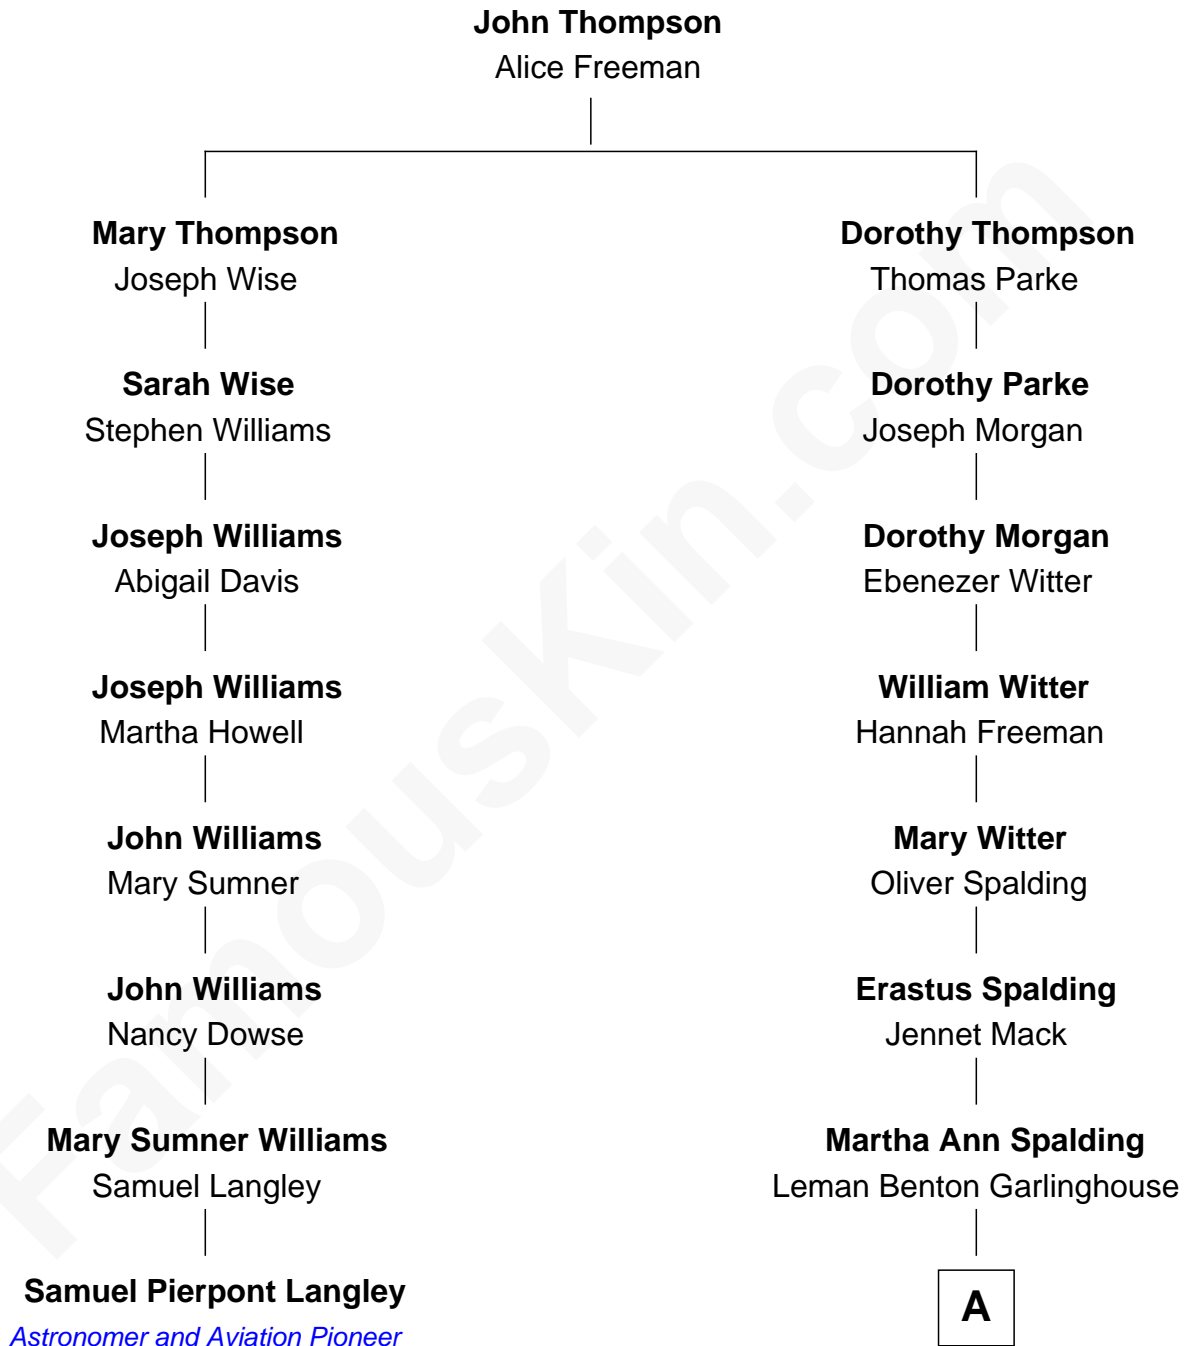

FamousKin.com
Relationship Chart of
Samuel Pierpont Langley
Astronomer and Aviation Pioneer

7th cousin 2 times removed of

Katharine Hepburn
Movie Actress

A

—
Caroline Garlinghouse
Alfred Augustus Houghton

—
Katharine Martha Houghton
Thomas Norval Hepburn

—
Katharine Hepburn
Movie Actress

FamousKin.com