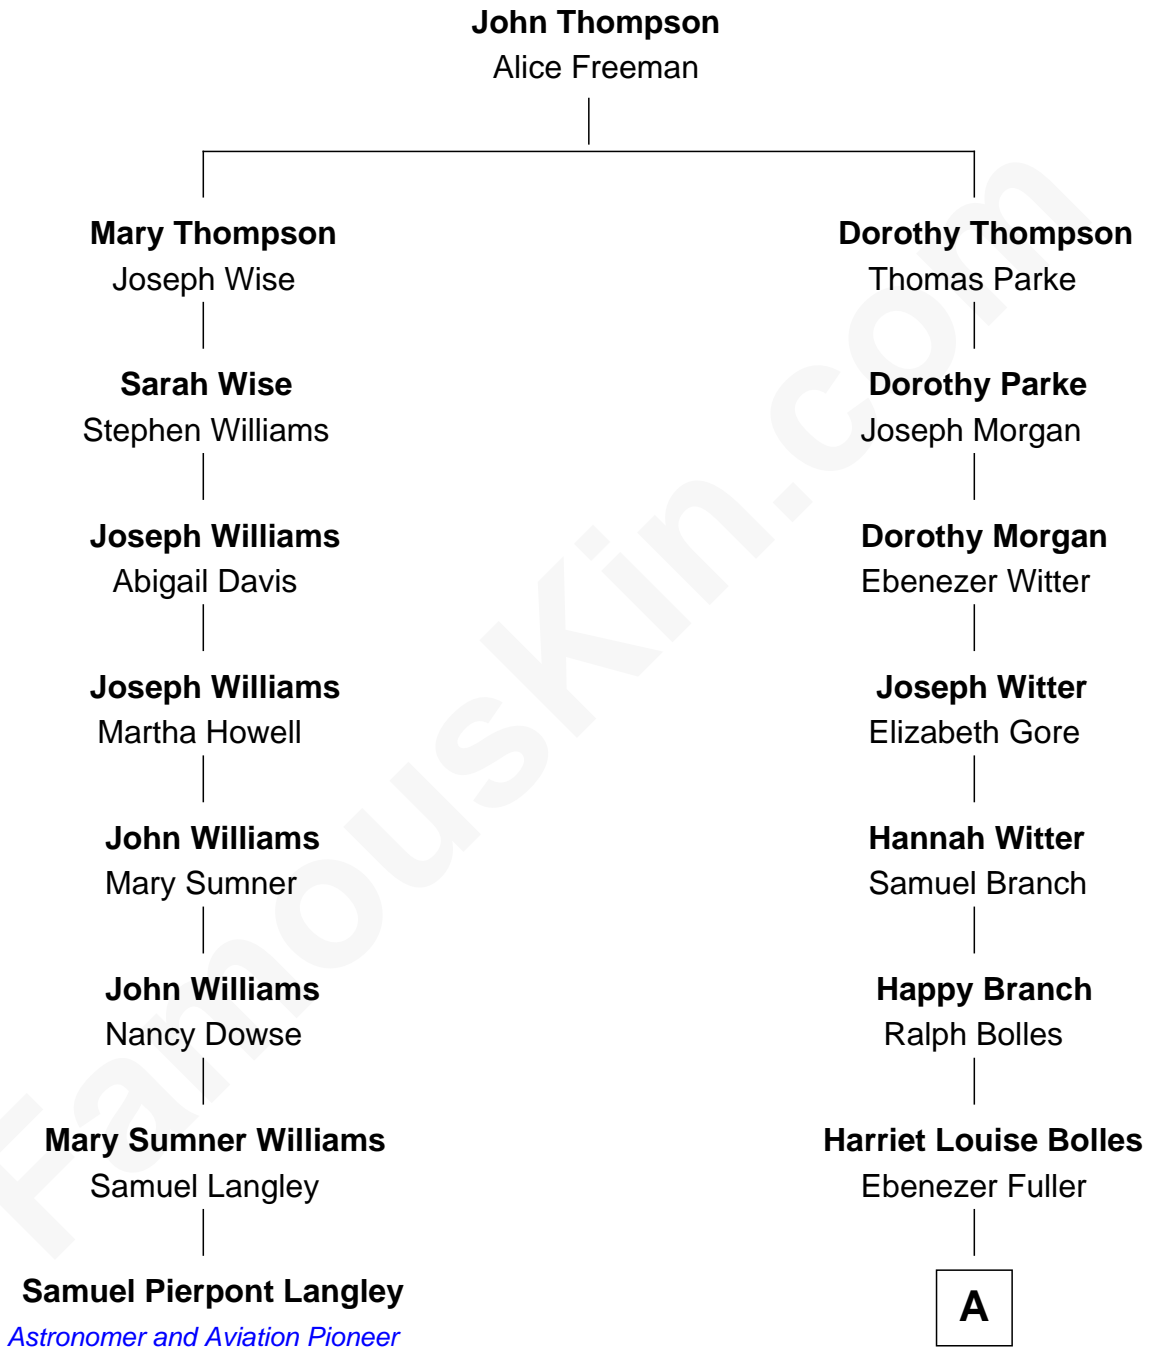

FamousKin.com
Relationship Chart of
Samuel Pierpont Langley
Astronomer and Aviation Pioneer

7th cousin 1 time removed of

Alvan T. Fuller
50th Governor of Massachusetts

A

Alvan Bond Fuller
Flora Arabella Tufts

Alvan T. Fuller
50th Governor of Massachusetts

FamousKin.com