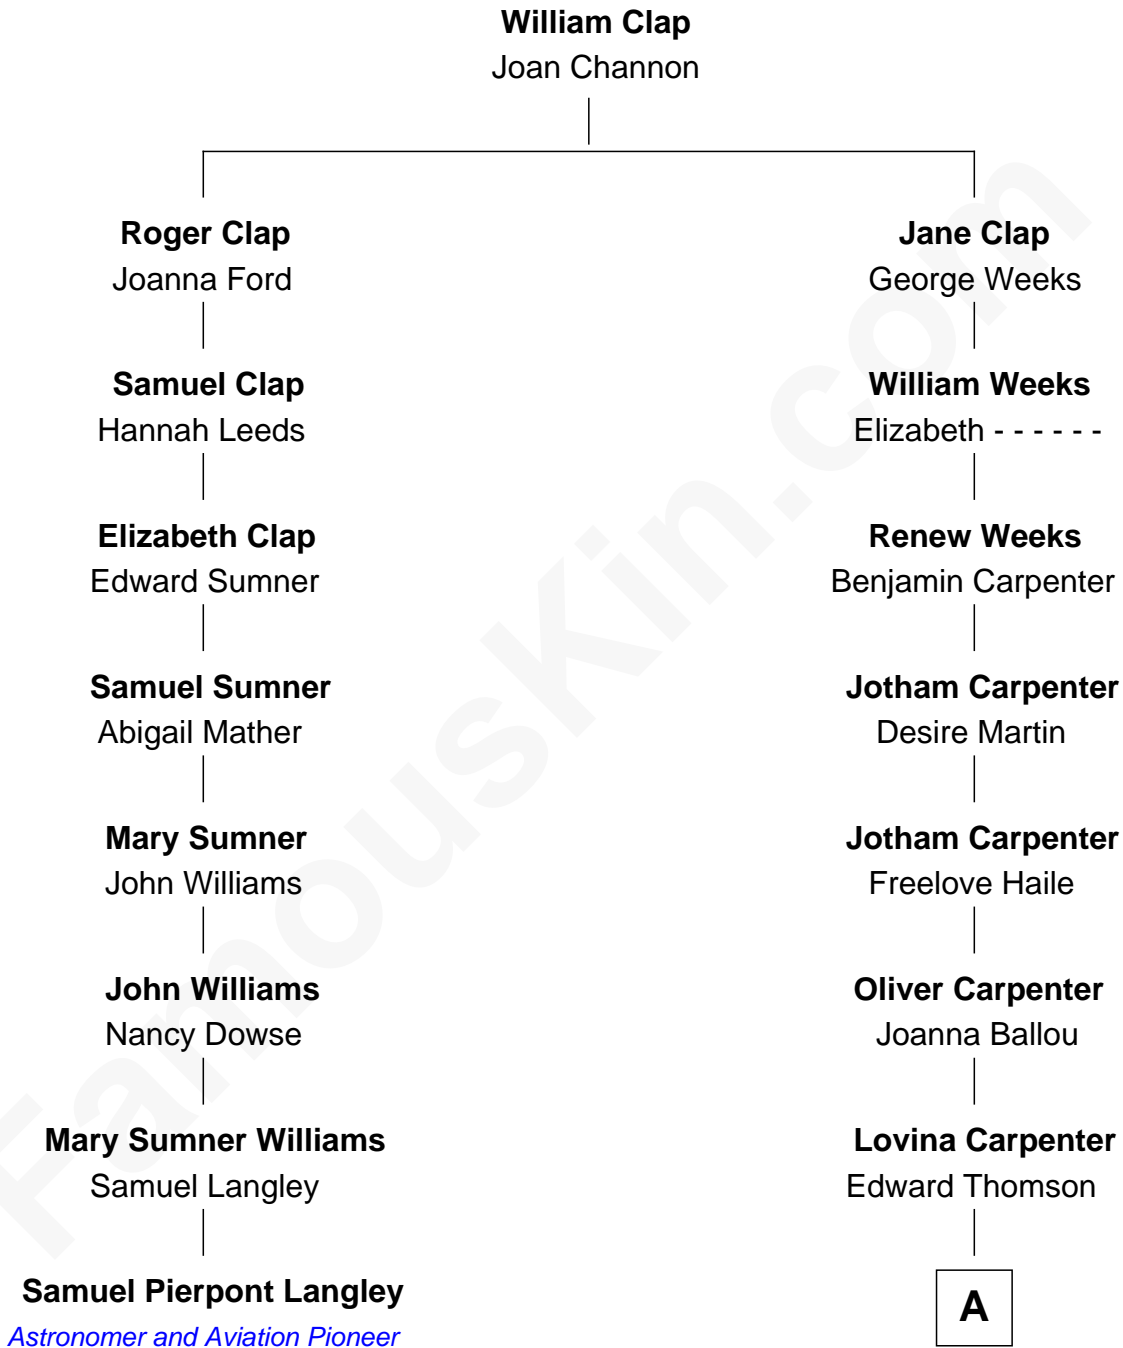

**FamousKin.com**  
**Relationship Chart of**  
**Samuel Pierpont Langley**  
*Astronomer and Aviation Pioneer*

7th cousin 7 times removed of

**Ava Michelle**  
*Model and Actress*

**A**

**Oliver Carpenter Thomson**

Jerusha H. Wheeler

**Lllis Thomson**

Francis P. Larkins

**Anna E. Larkins**

Charles S. Gray

**Charles Thompson Gray**

Flavilla May Hunt

**Ruth Marion Gray**

George William Cota

**Gregory Paul Cota**

Debra Lynn Zaratzian

**Rick Gregory Cota**

Jeanette Loretta Malinowski

**Ava Michelle**

*Model and Actress*