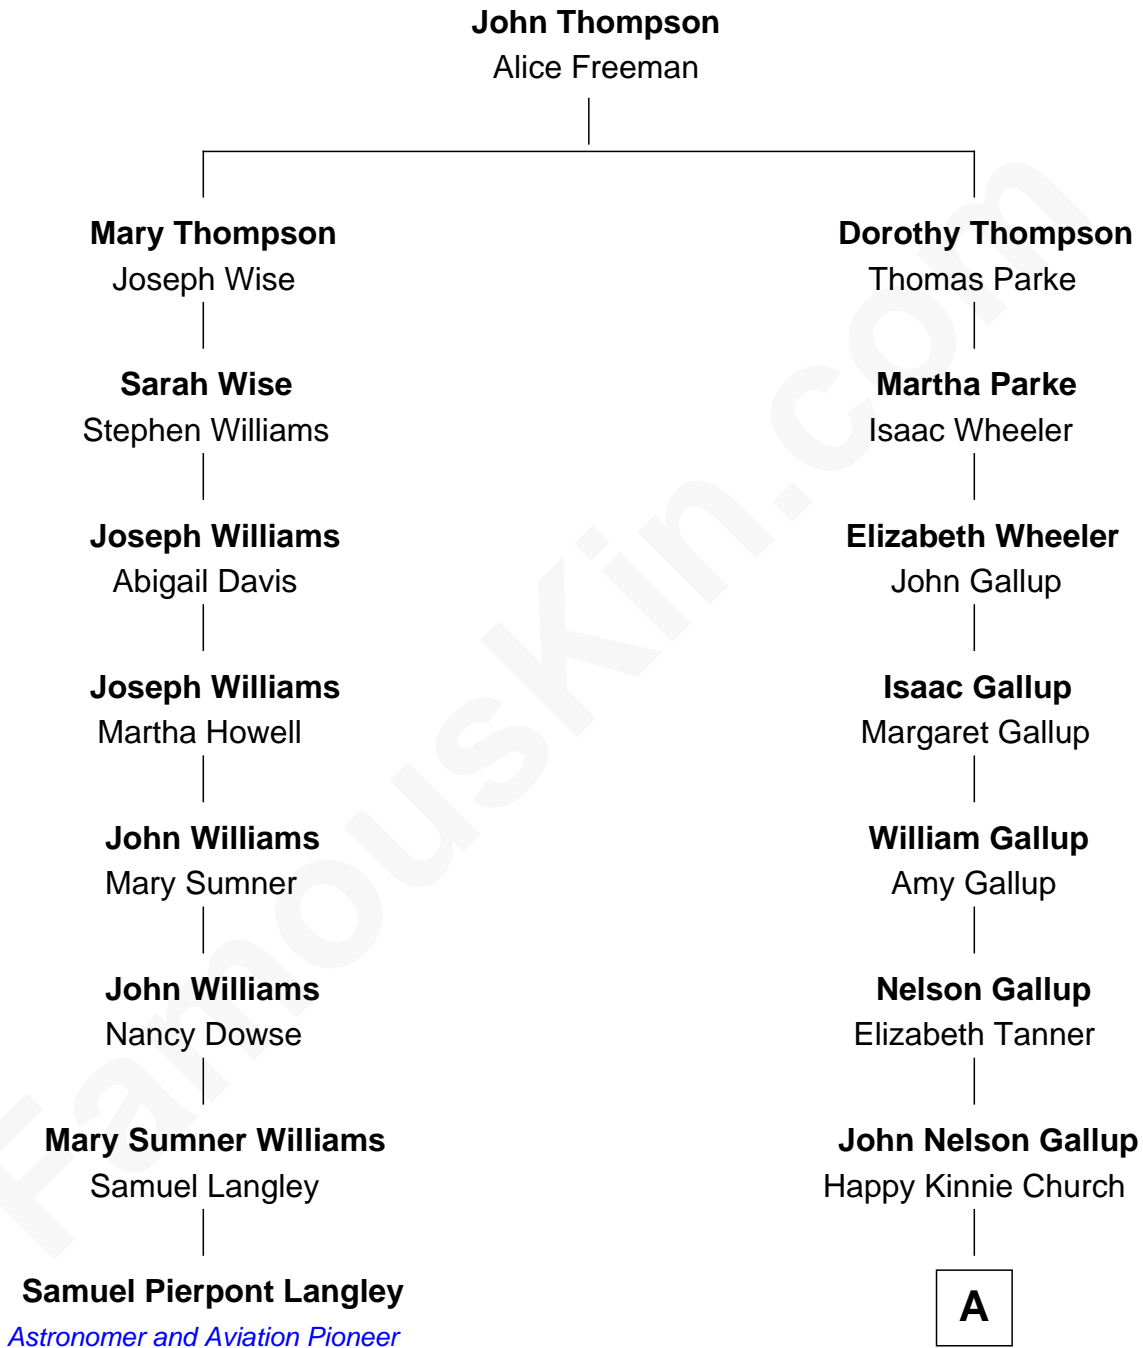

FamousKin.com
Relationship Chart of
Samuel Pierpont Langley
Astronomer and Aviation Pioneer

7th cousin 1 time removed of

George Gallup
Inventor of the Gallup Poll

A

George Henry Gallup
Nettie Davenport

George Gallup
Inventor of the Gallup Poll

FamousKin.com