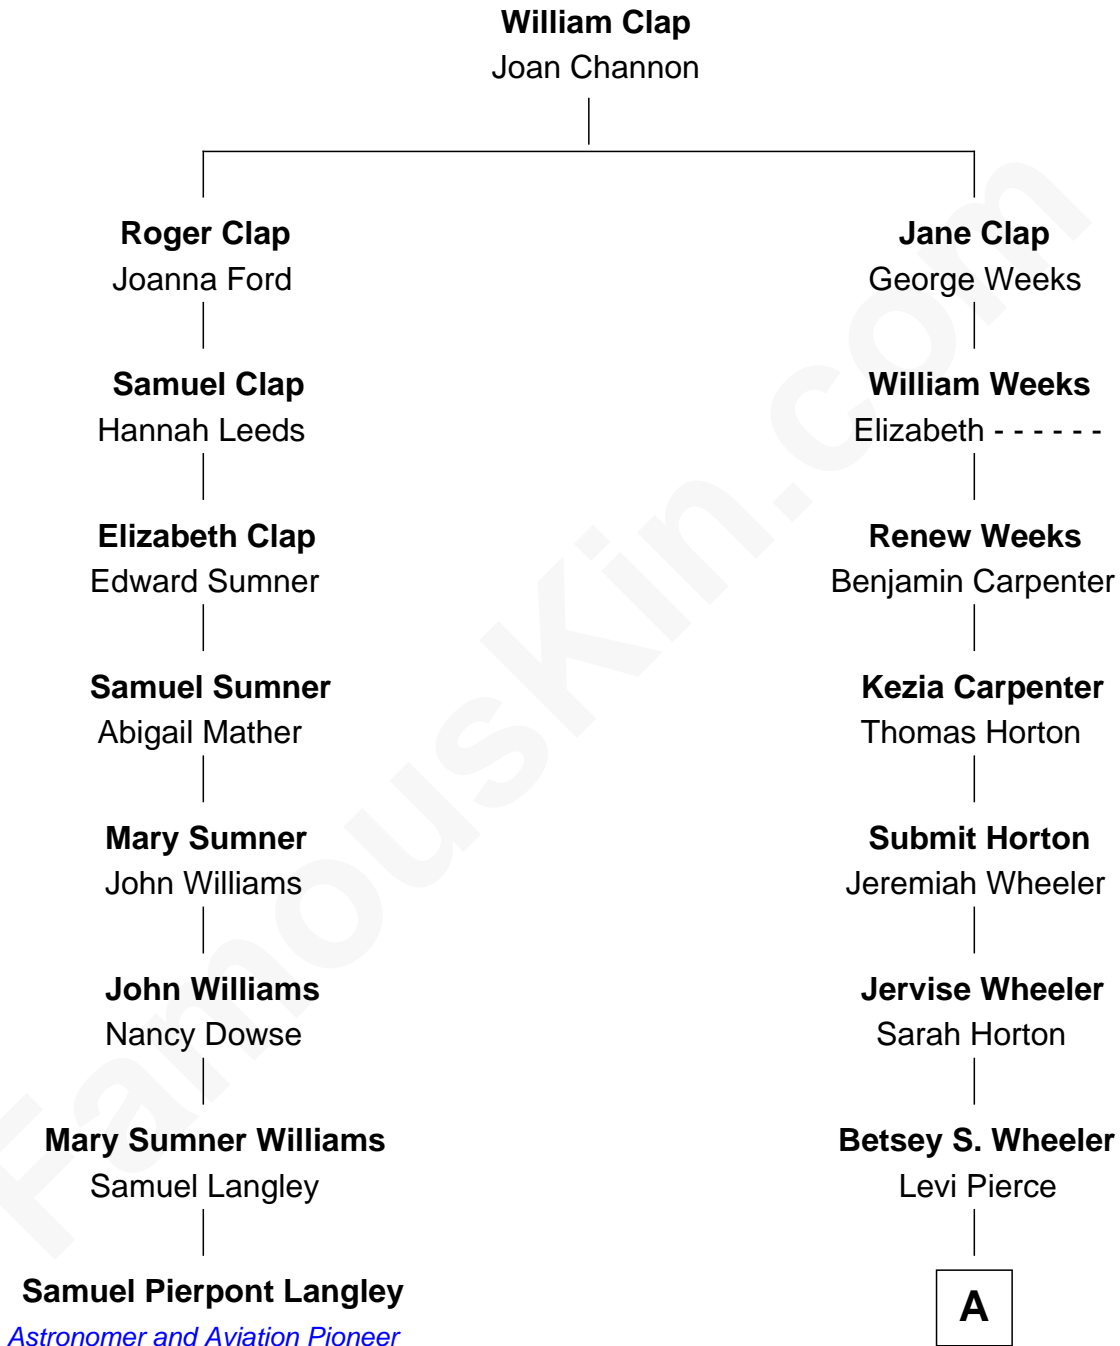

FamousKin.com

Relationship Chart of

Samuel Pierpont Langley

Astronomer and Aviation Pioneer

7th cousin 5 times removed of

Nat Faxon

Actor, Comedian, Director and Screenwriter

A