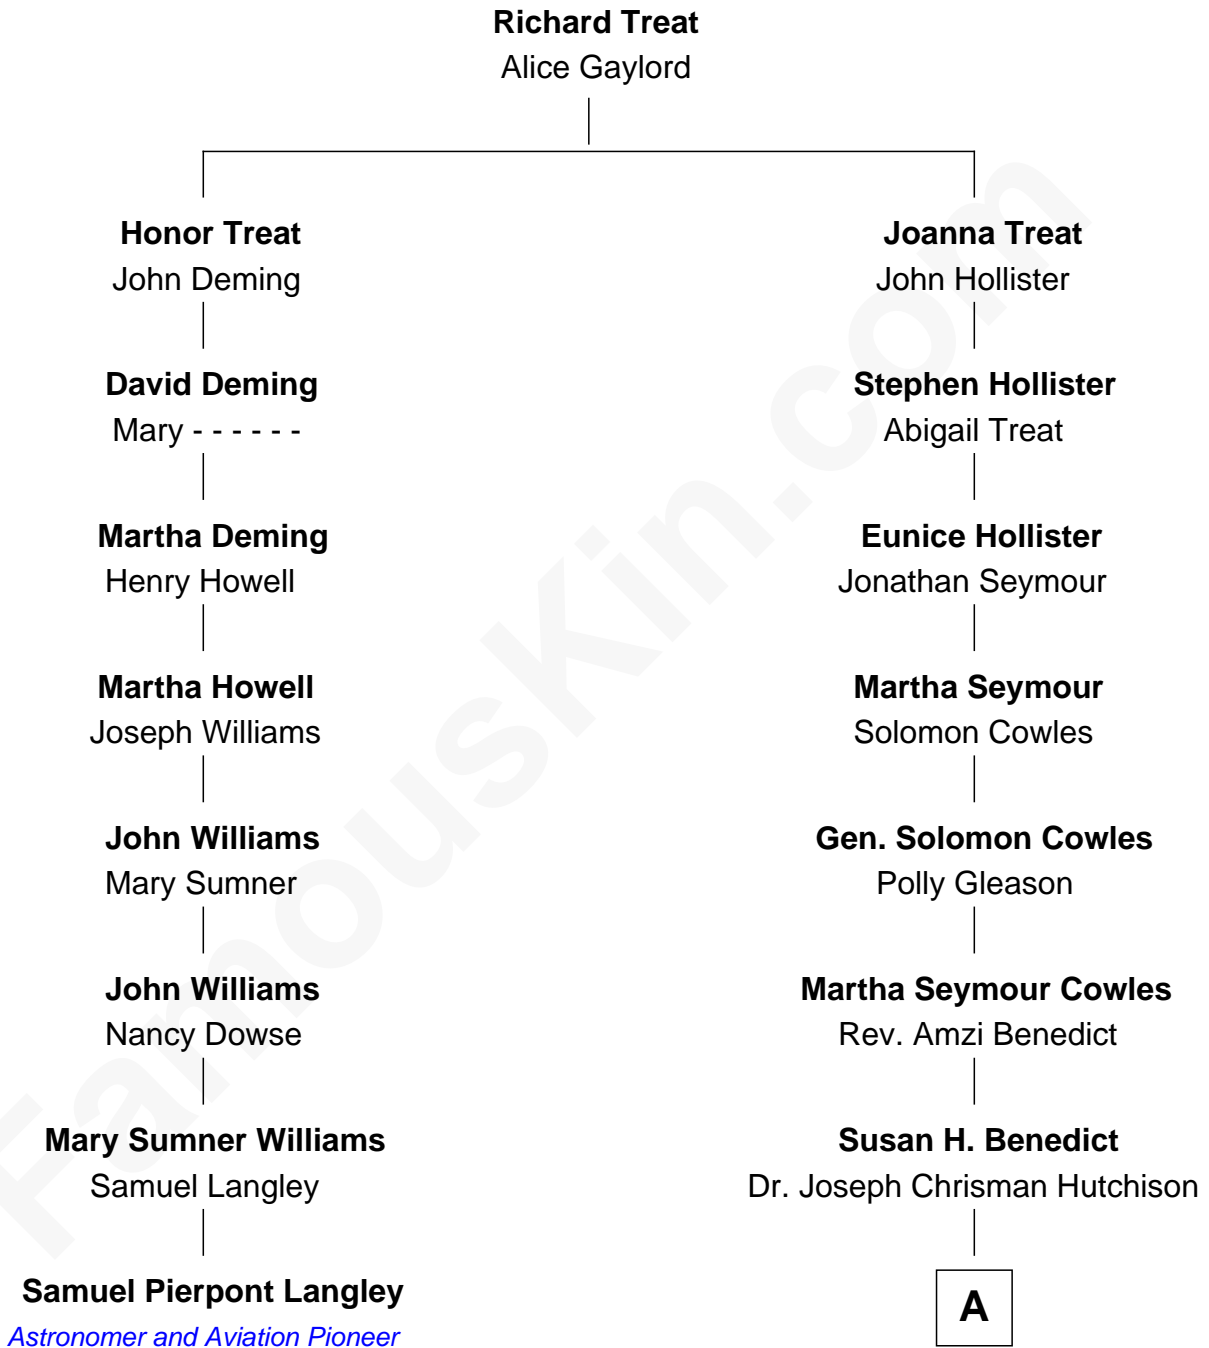

**FamousKin.com**  
**Relationship Chart of**  
**Samuel Pierpont Langley**  
*Astronomer and Aviation Pioneer*

7th cousin 3 times removed of

**Parker Stevenson**  
*TV and Movie Actor*

**A**

—  
**Mattie C. Hutchison**  
Richard Wilson Stevenson

—  
**Marion Stevenson**  
Henry Seabury Parker

—  
**Richard Stevenson Parker**  
Sarah Meade Price

—  
**Parker Stevenson**  
*TV and Movie Actor*

FamousKin.com