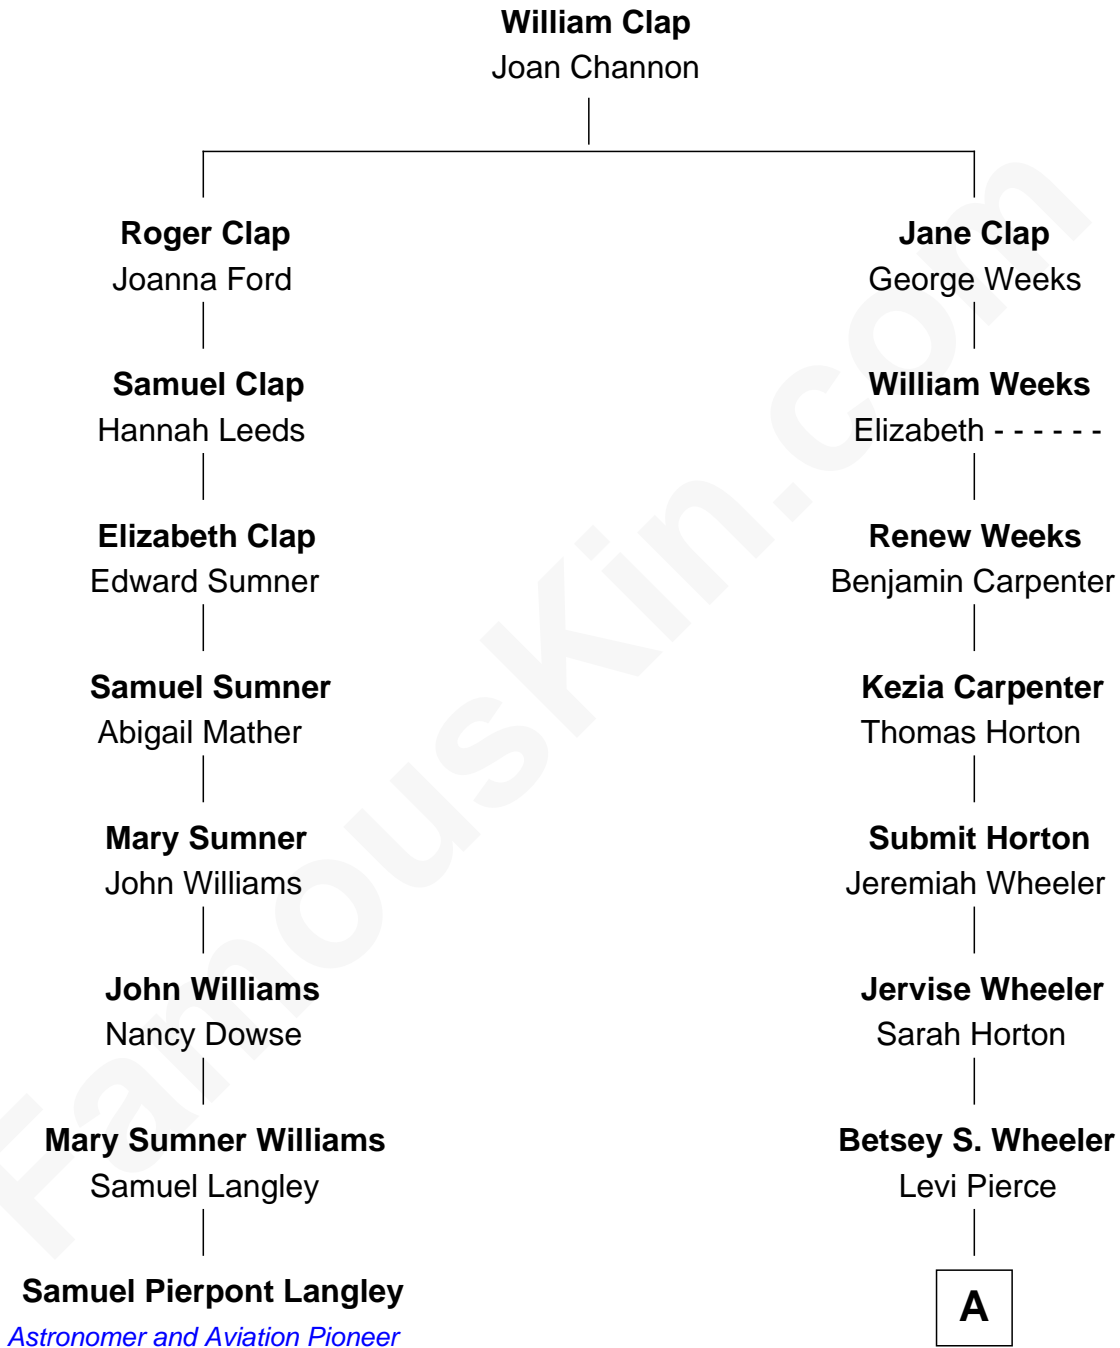

FamousKin.com
Relationship Chart of
Samuel Pierpont Langley
Astronomer and Aviation Pioneer

7th cousin 4 times removed of
George H. W. Bush
41st U.S. President

A

Elizabeth Slade Pierce
Cortland Philip Livingston Butler

Mary Elizabeth Butler
Robert Emmet Sheldon

Flora Sheldon
Samuel Prescott Bush

Prescott Sheldon Bush
Dorothy Wear Walker

George H. W. Bush
41st U.S. President