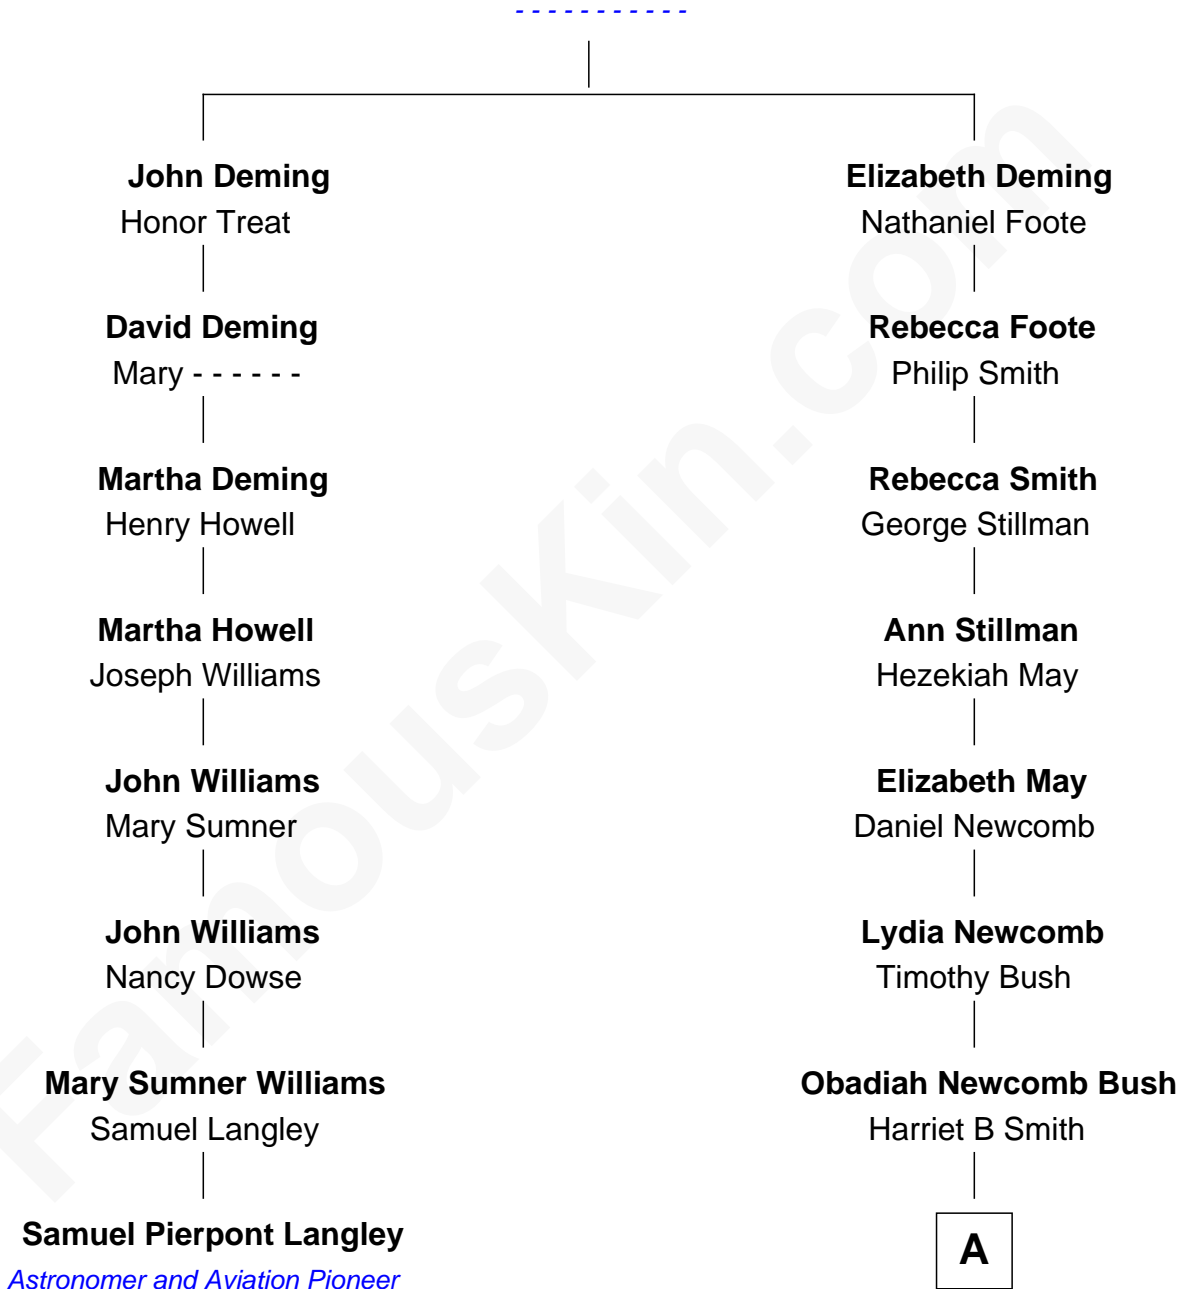

FamousKin.com
Relationship Chart of
Samuel Pierpont Langley
Astronomer and Aviation Pioneer

7th cousin 4 times removed of

George W. Bush
43rd U.S. President

----- Deming

A

Rev. James Smith Bush

Harriet Eleanor Fay

Samuel Prescott Bush

Flora Sheldon

Prescott Sheldon Bush

Dorothy Wear Walker

George Herbert Walker Bush

Barbara Pierce

George W. Bush

43rd U.S. President