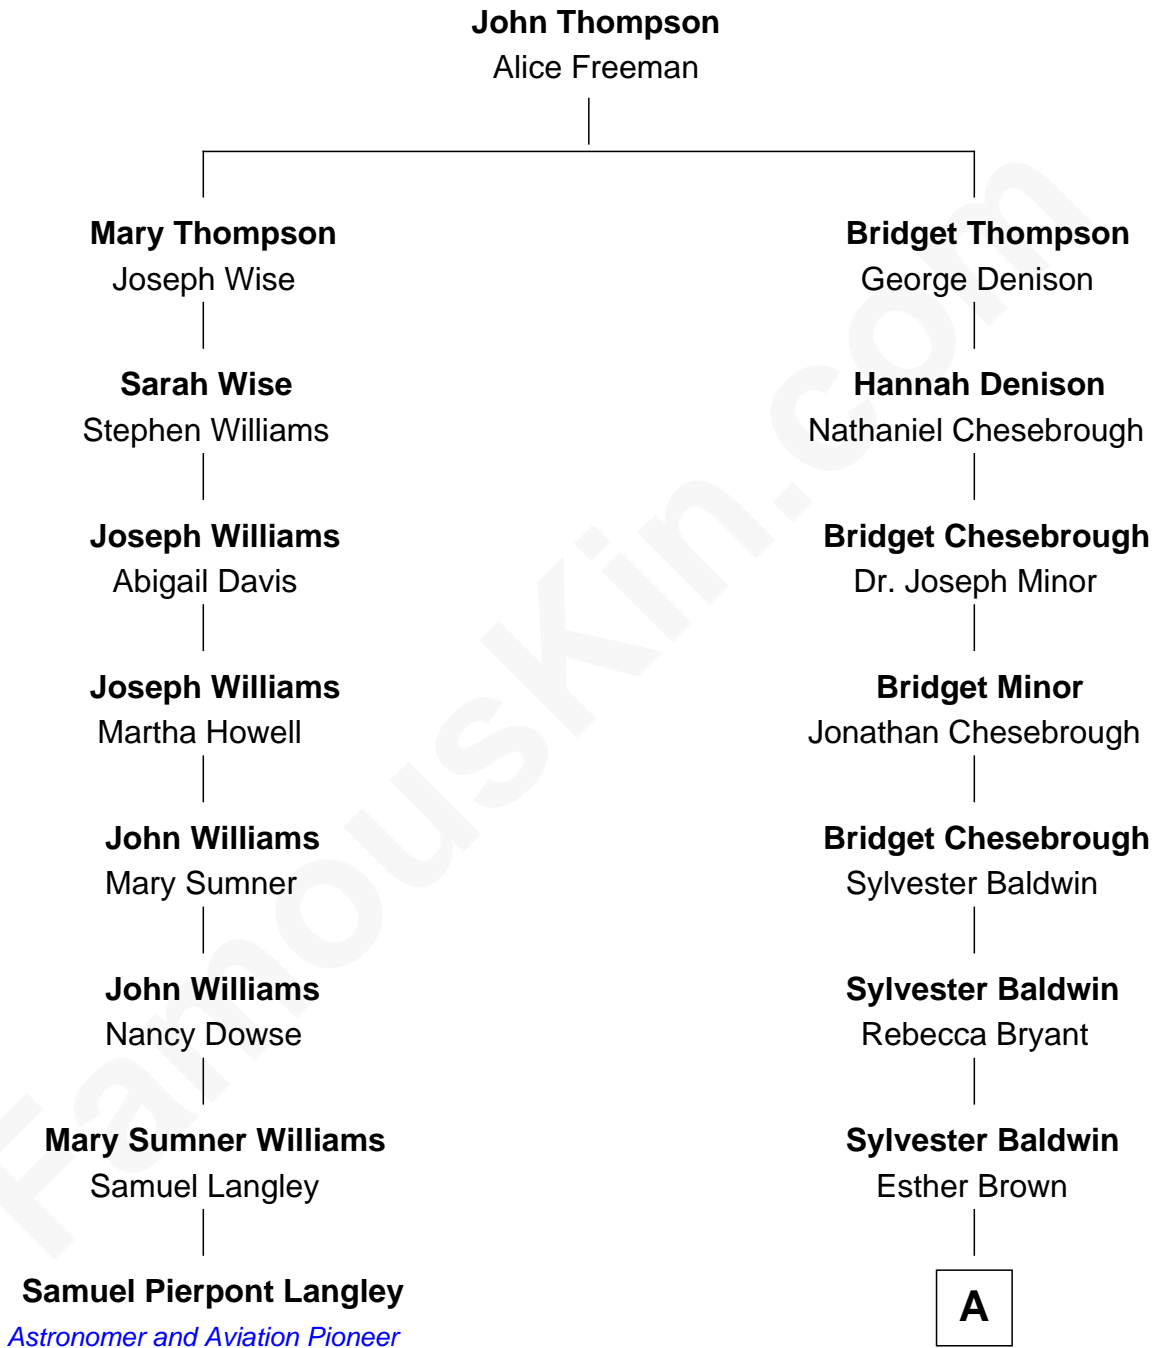

FamousKin.com
Relationship Chart of
Samuel Pierpont Langley
Astronomer and Aviation Pioneer

7th cousin 4 times removed of

Alec Baldwin
Television and Movie Actor

A

Roswell B. Baldwin

Hannah Miles

Sylvester Davis Baldwin

Helen Irene McNamara

Alexander Rae Baldwin

Ruth Mary Noble

Alexander Rae Baldwin

Carol Newcomb Martineau

Alec Baldwin

Television and Movie Actor