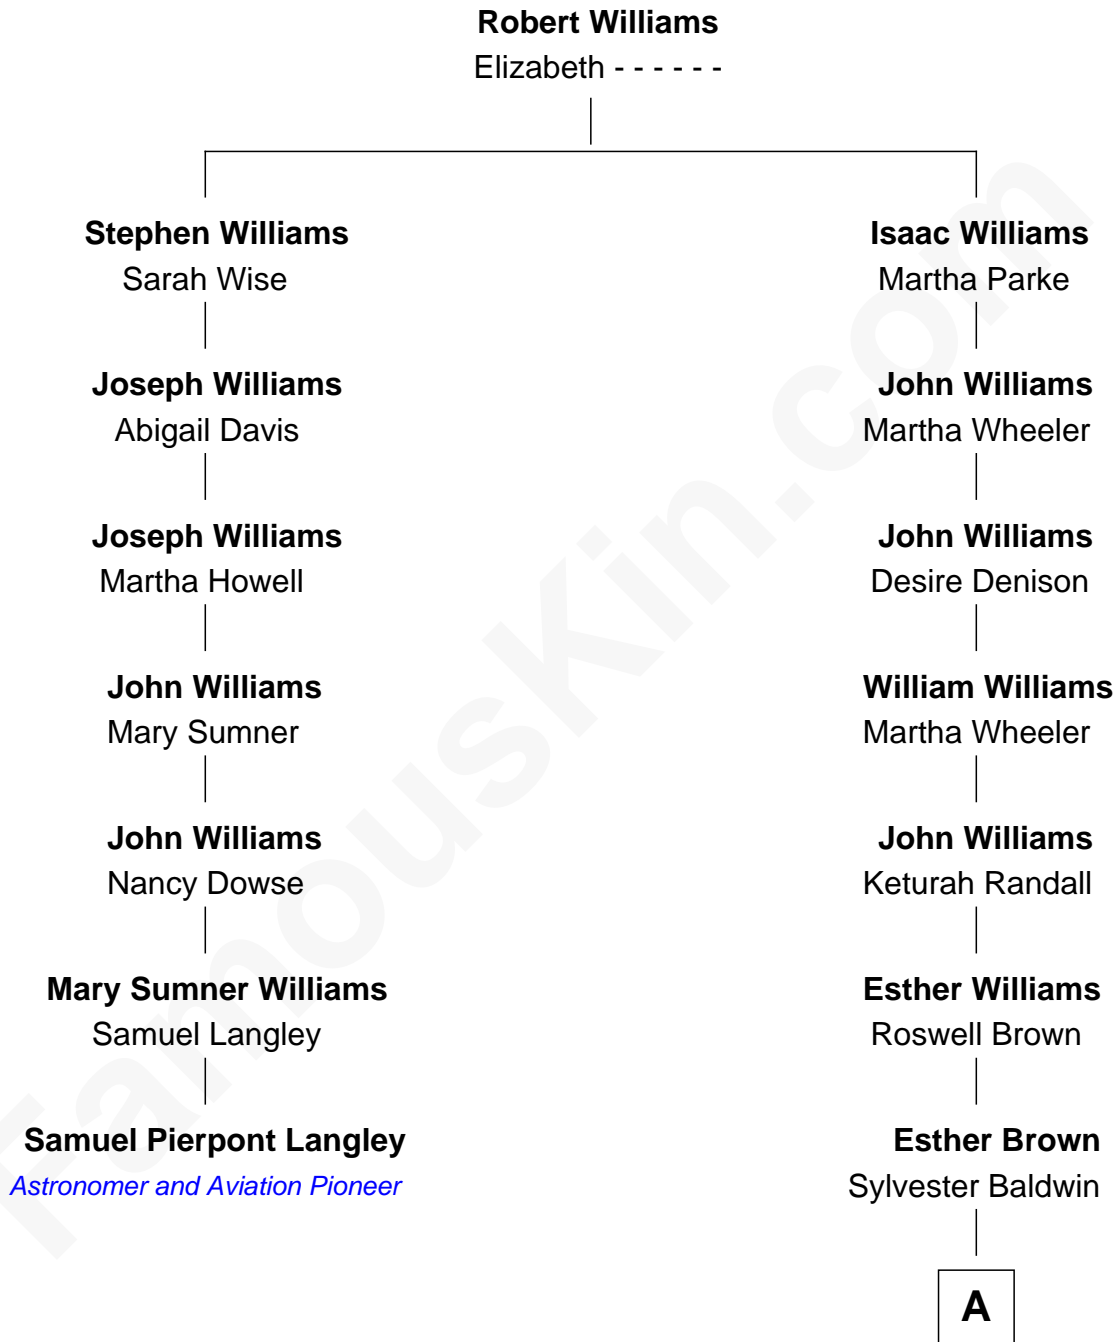

FamousKin.com
Relationship Chart of
Samuel Pierpont Langley
Astronomer and Aviation Pioneer

6th cousin 5 times removed of

Alec Baldwin
Television and Movie Actor

A

Roswell B. Baldwin

Hannah Miles

Sylvester Davis Baldwin

Helen Irene McNamara

Alexander Rae Baldwin

Ruth Mary Noble

Alexander Rae Baldwin

Carol Newcomb Martineau

Alec Baldwin

Television and Movie Actor