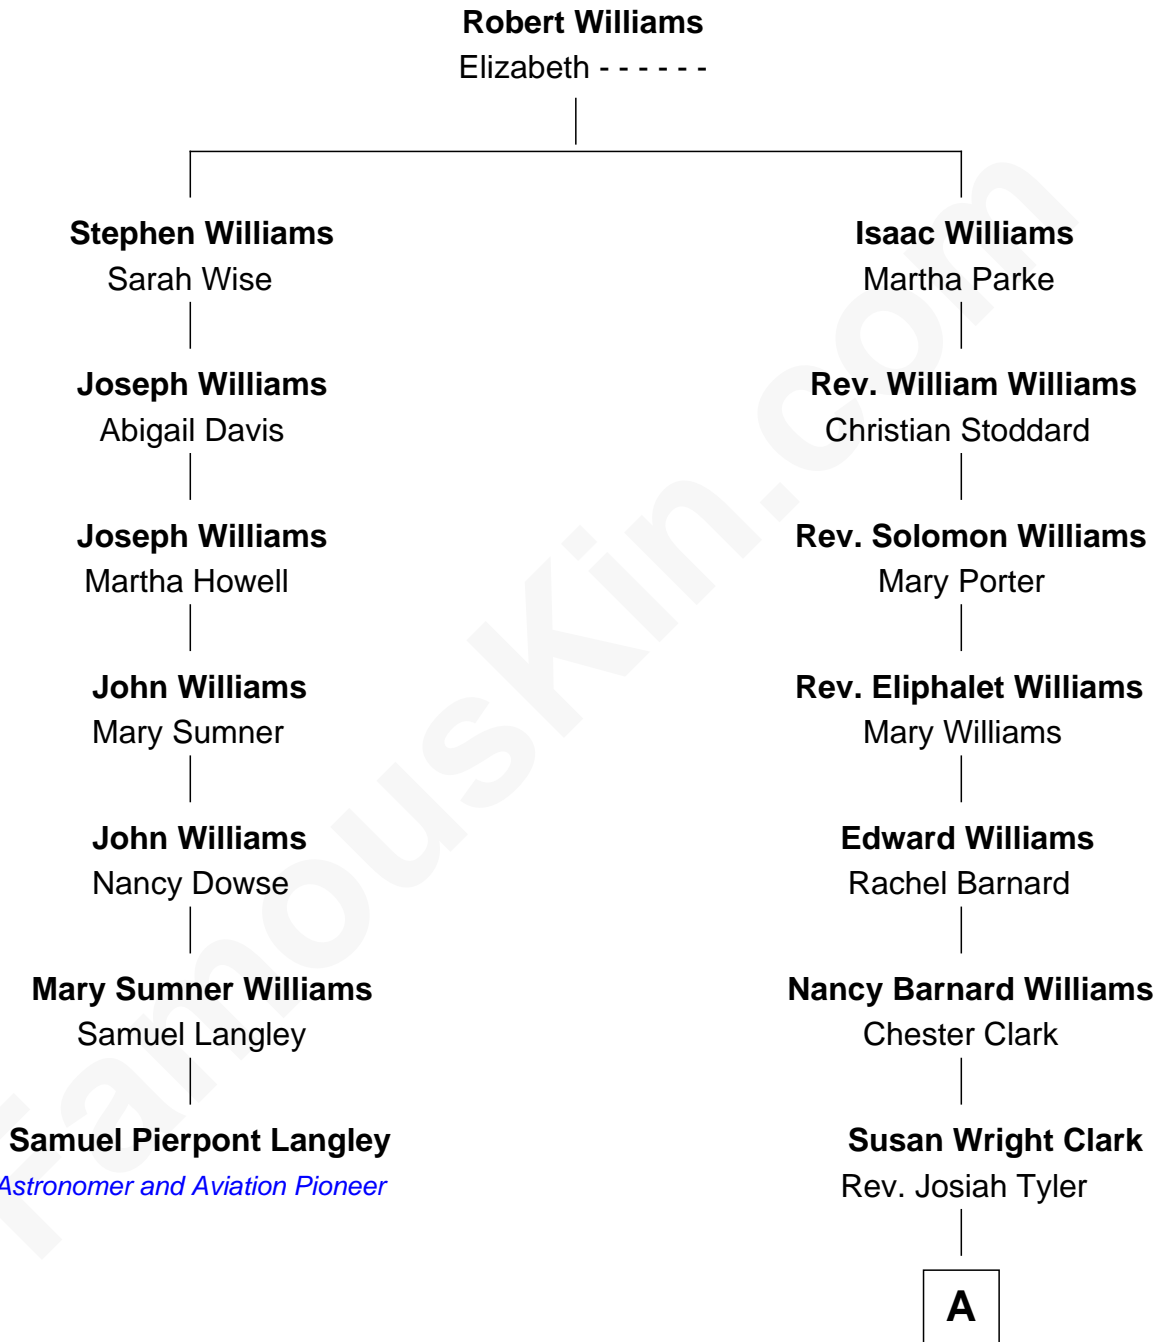

FamousKin.com

Relationship Chart of

Samuel Pierpont Langley

Astronomer and Aviation Pioneer

6th cousin 5 times removed of

Kate Upton

Sports Illustrated Swimsuit Cover Model

A

William Chester Tyler

Laura Leland Brooks

Margaret Hastings Tyler

Charles Henry Vial

Elizabeth Brooks Vial

Stephen Edward Upton

Jefferson Matthew Upton

Shelley Fawn Davis