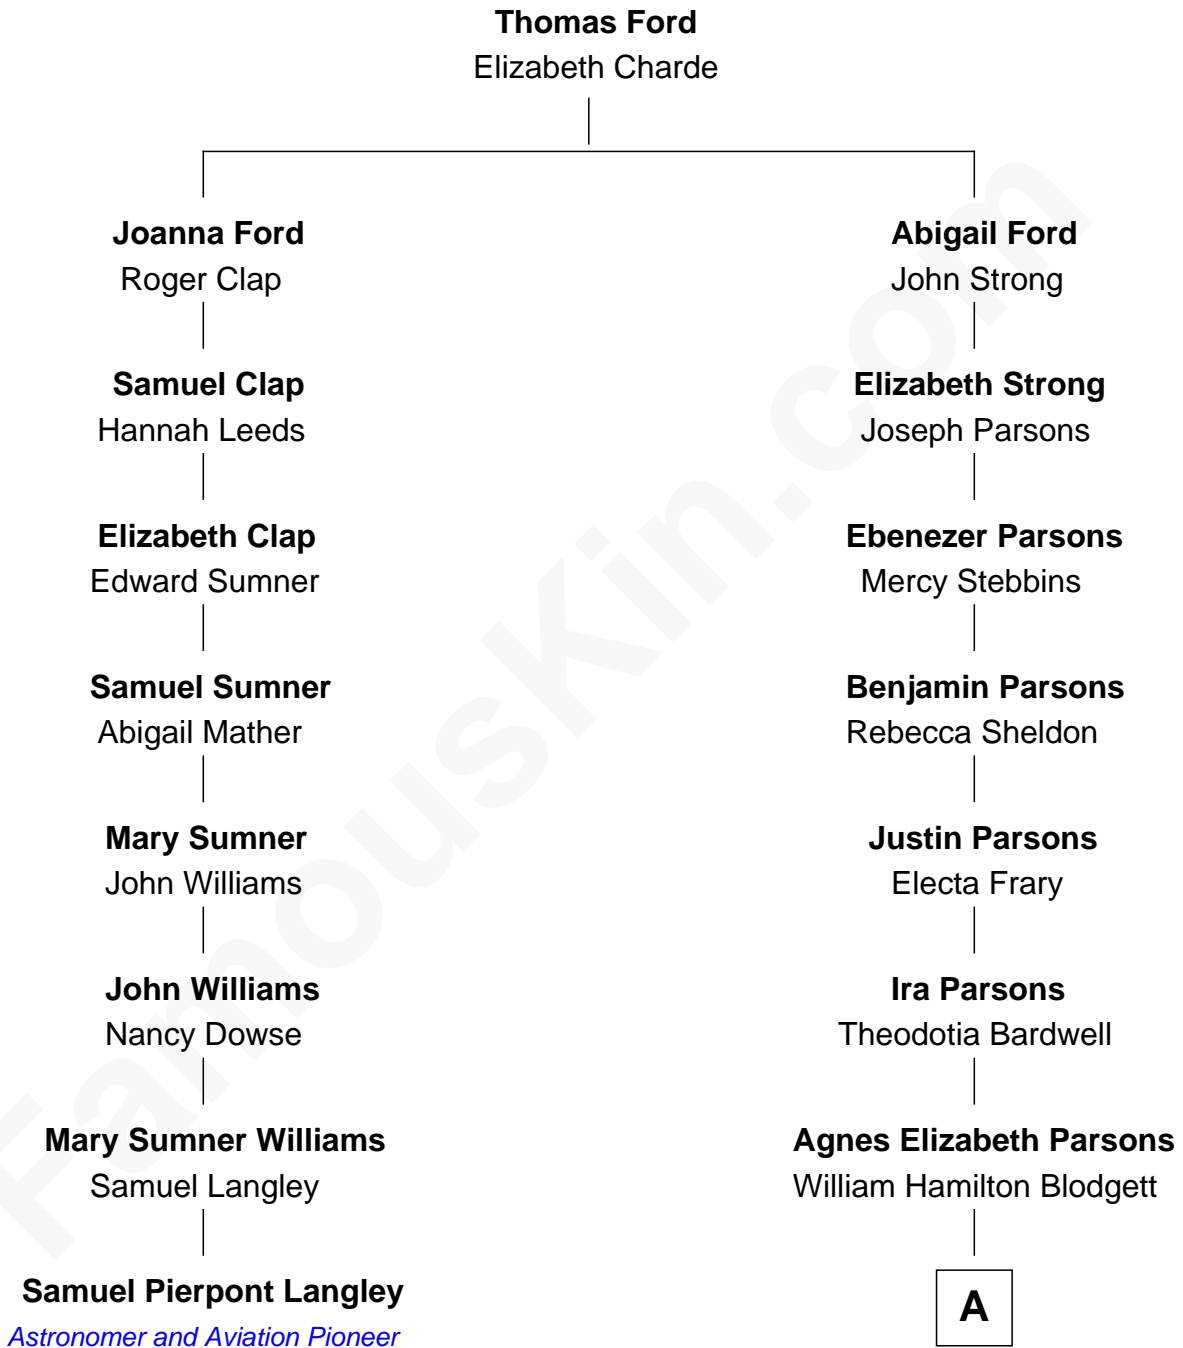

FamousKin.com
Relationship Chart of
Samuel Pierpont Langley
Astronomer and Aviation Pioneer

7th cousin 1 time removed of
Frederick Upton
Co-Founder of Whirlpool Corporation

A

Carrie A. Blodgett
Cassius Marcellus Upton