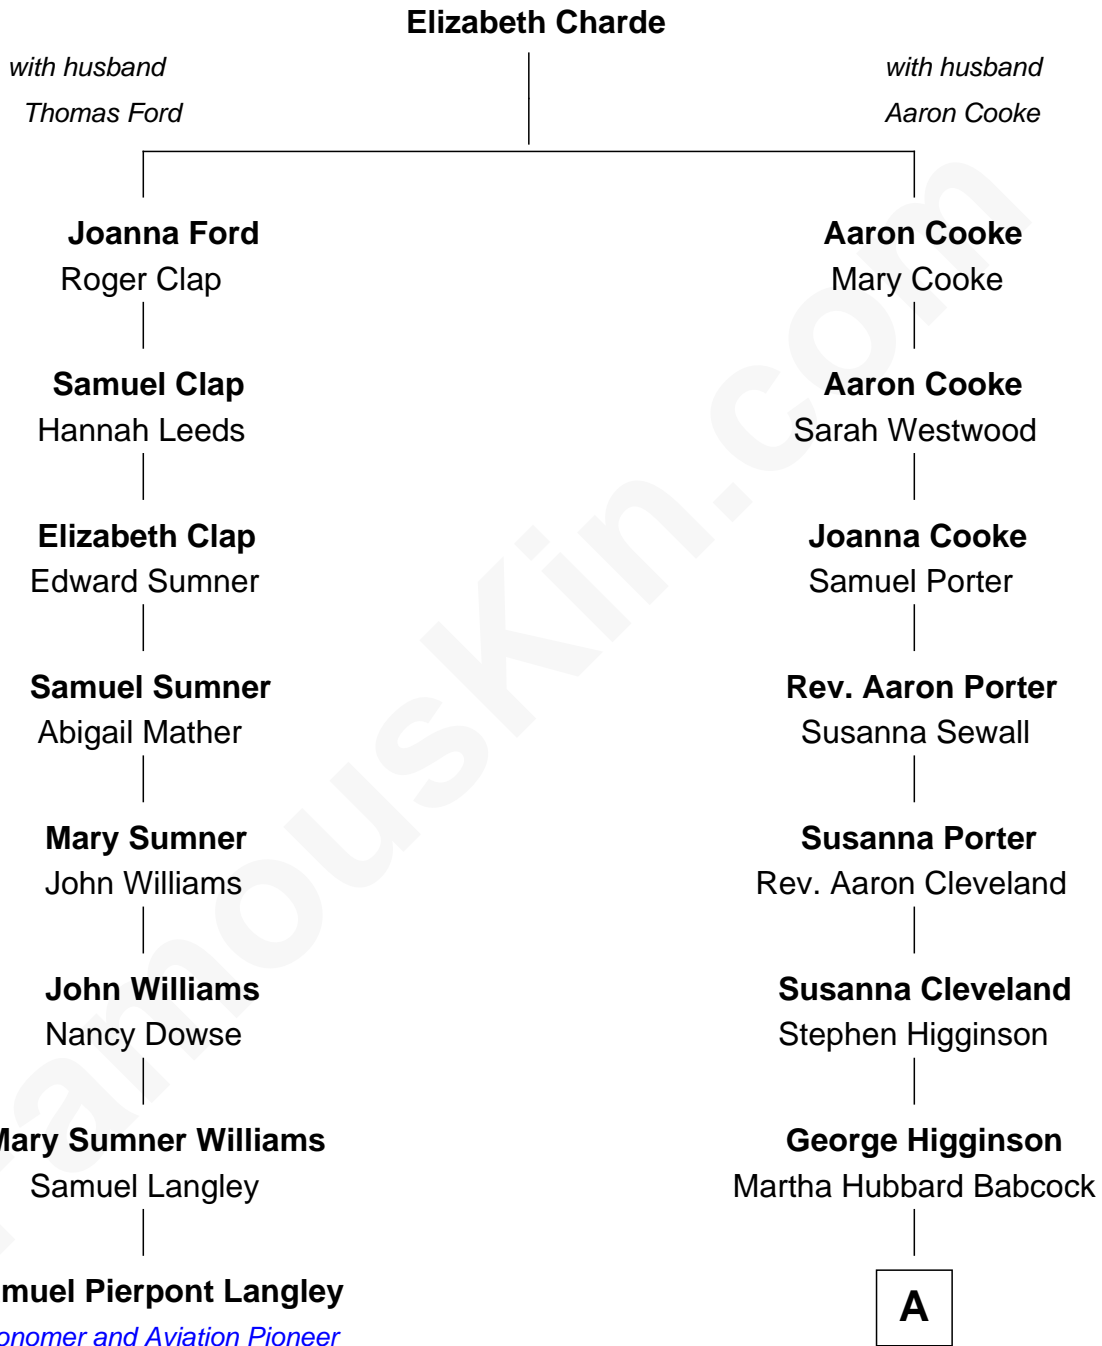

**FamousKin.com**  
**Relationship Chart of**  
**Samuel Pierpont Langley**  
*Astronomer and Aviation Pioneer*

**7th cousin 1 time removed of**  
**Henry Lee Higginson**  
*Founder of the Boston Symphony Orchestra*