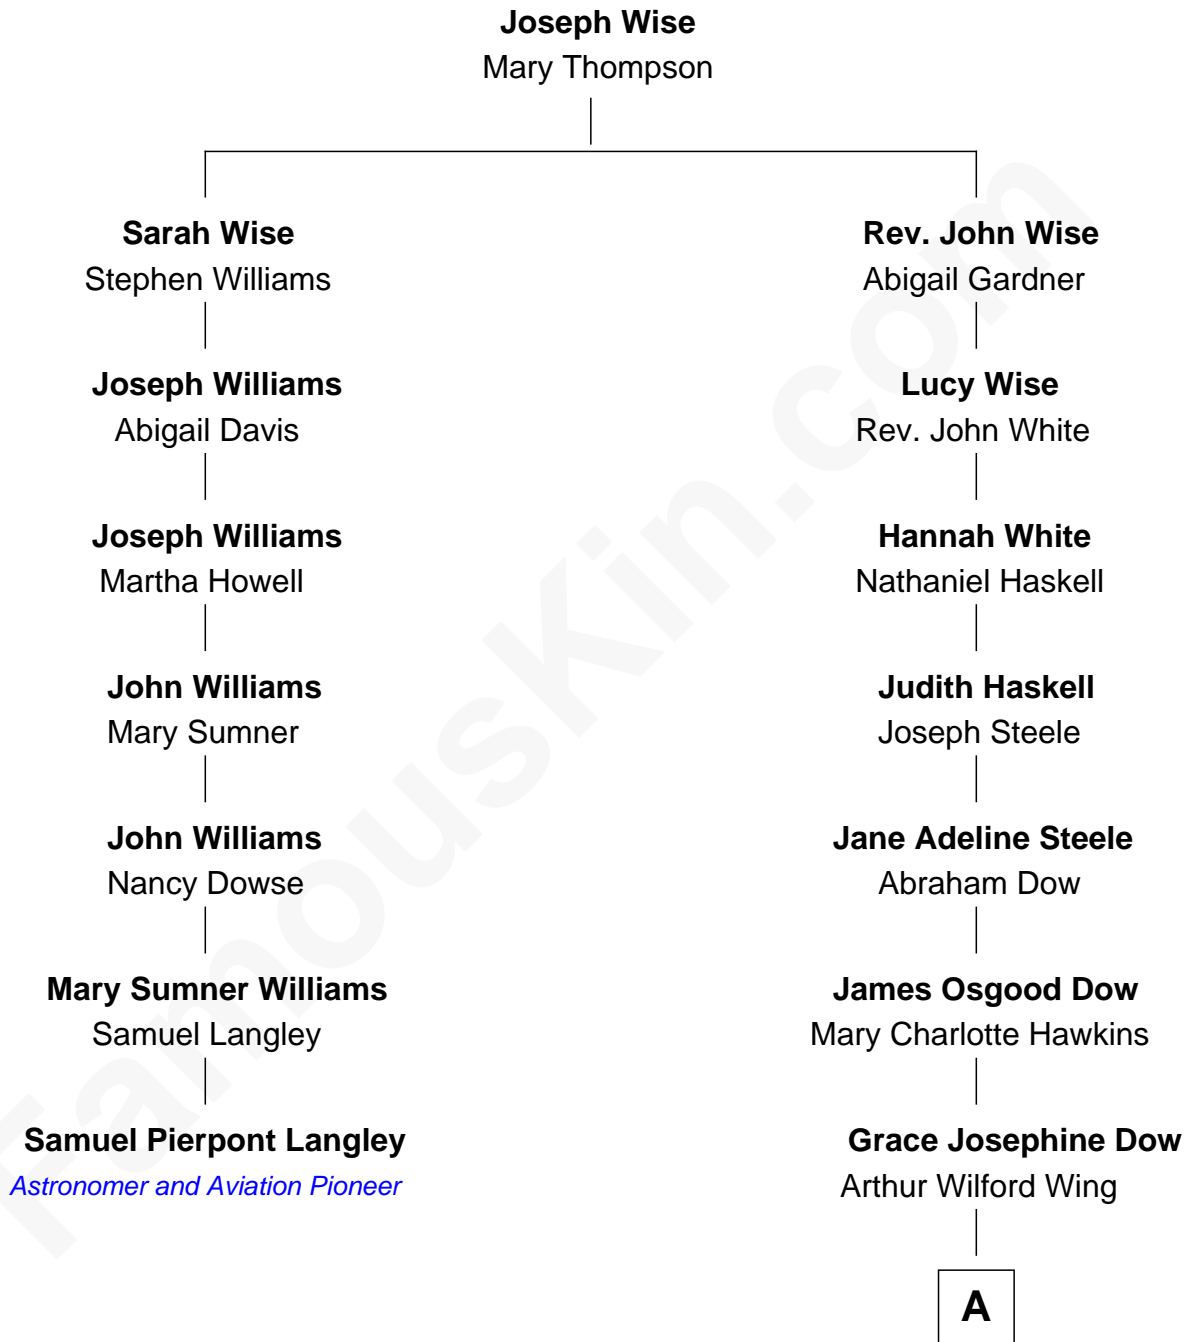

**FamousKin.com**  
**Relationship Chart of**  
**Samuel Pierpont Langley**  
*Astronomer and Aviation Pioneer*

6th cousin 2 times removed of

**Grace Slick**

*Singer, Songwriter - Jefferson Airplane*

**A**

|  
**Ivan Wilford Wing**

Virginia Barnett

|  
**Grace Slick**

*Singer, Songwriter - Jefferson Airplane*

FamousKin.com