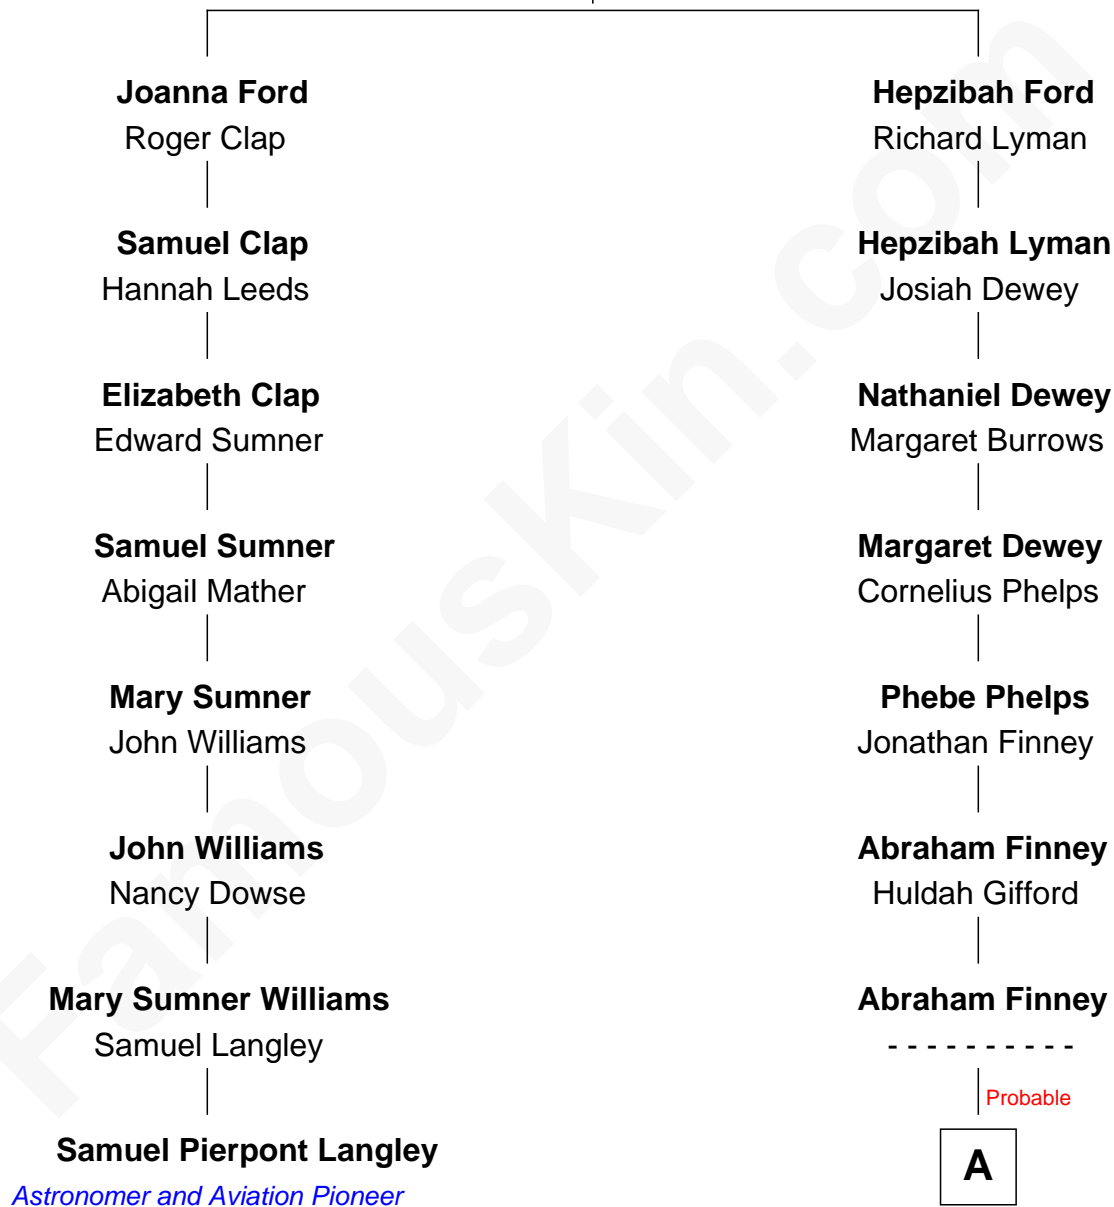

FamousKin.com
Relationship Chart of
Samuel Pierpont Langley
Astronomer and Aviation Pioneer

7th cousin 4 times removed of
Dennis Wilson
Co-Founder of The Beach Boys

Thomas Ford
 Elizabeth Charde

A

Eli Barnum Finney
Ellen Celia Coughlin

Albert H. Finney
Elnora Brass

Ruth Edna Finney
Carl Arie Korthof

Audree Neva Korthof
Murray Gage Wilson

Dennis Wilson

Co-Founder of The Beach Boys

FamousKin.com