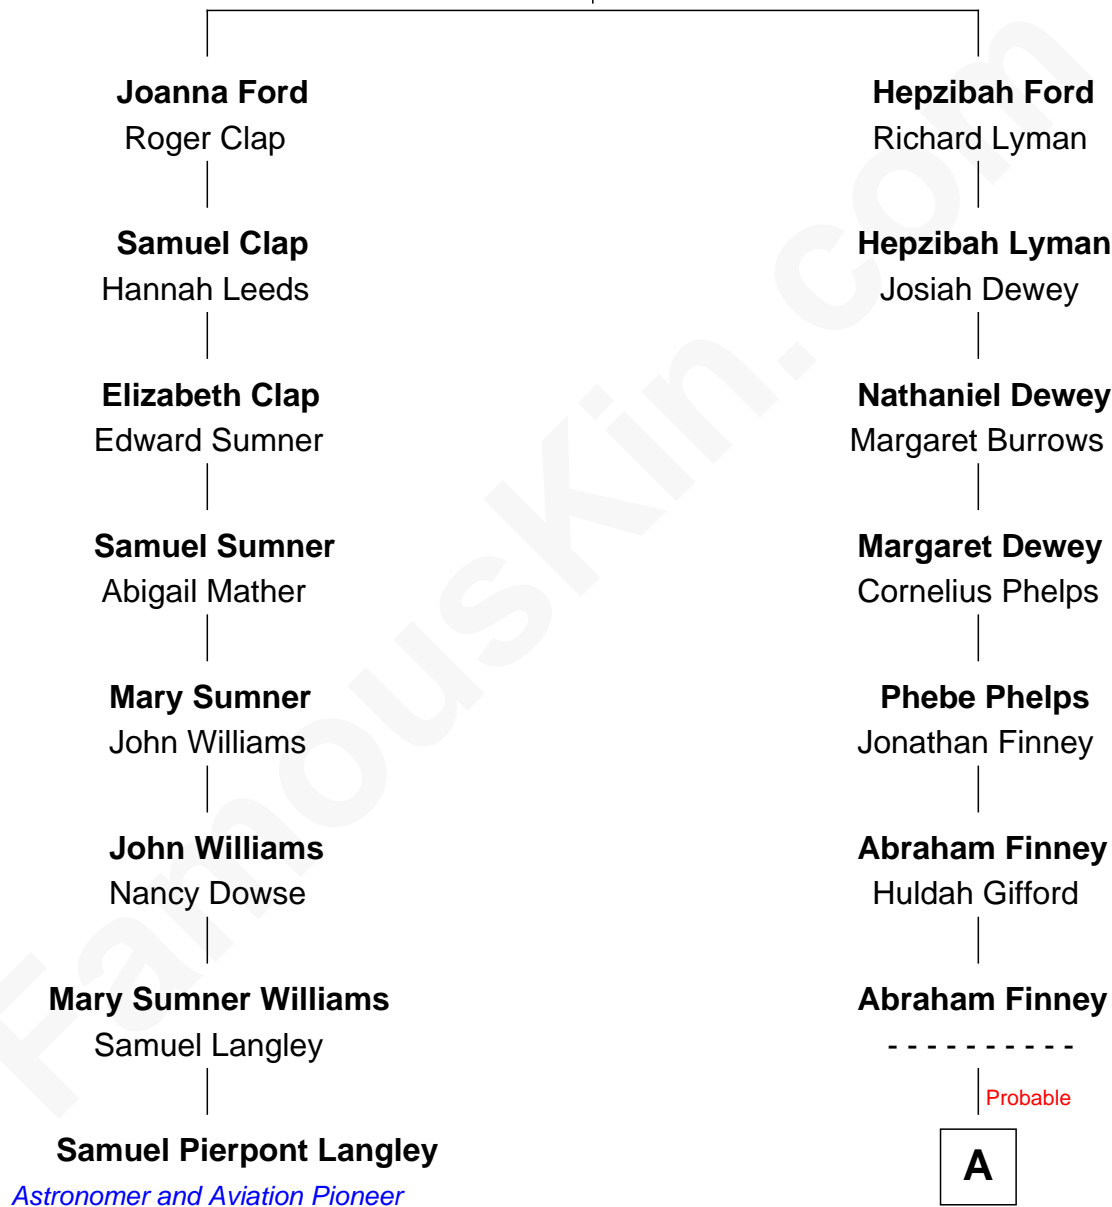

FamousKin.com
Relationship Chart of
Samuel Pierpont Langley
Astronomer and Aviation Pioneer

7th cousin 4 times removed of
Carl Wilson
Co-Founder of The Beach Boys

Thomas Ford
 Elizabeth Charde

A

Eli Barnum Finney
Ellen Celia Coughlin

Albert H. Finney
Elnora Brass

Ruth Edna Finney
Carl Arie Korthof

Audree Neva Korthof
Murray Gage Wilson

Carl Wilson

Co-Founder of The Beach Boys

FamousKin.com