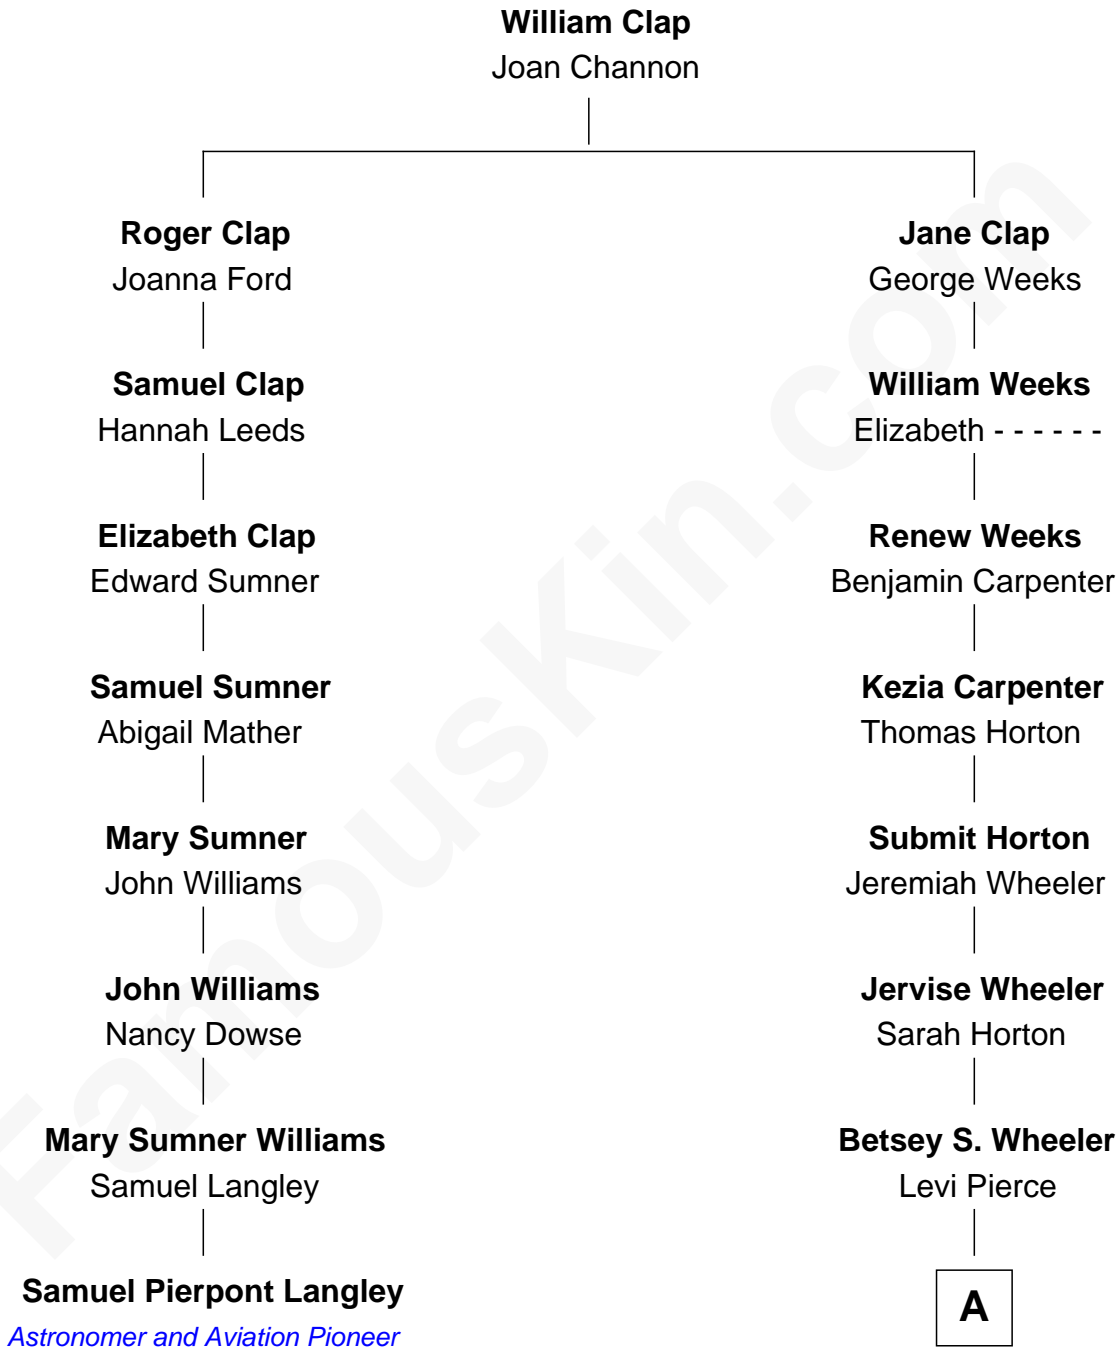

FamousKin.com
Relationship Chart of
Samuel Pierpont Langley
Astronomer and Aviation Pioneer

7th cousin 5 times removed of

Jeb Bush

43rd Governor of Florida

A

Elizabeth Slade Pierce
Cortland Philip Livingston Butler

Mary Elizabeth Butler
Robert Emmet Sheldon

Flora Sheldon
Samuel Prescott Bush

Prescott Sheldon Bush
Dorothy Wear Walker

George Herbert Walker Bush
Barbara Pierce

Jeb Bush
43rd Governor of Florida