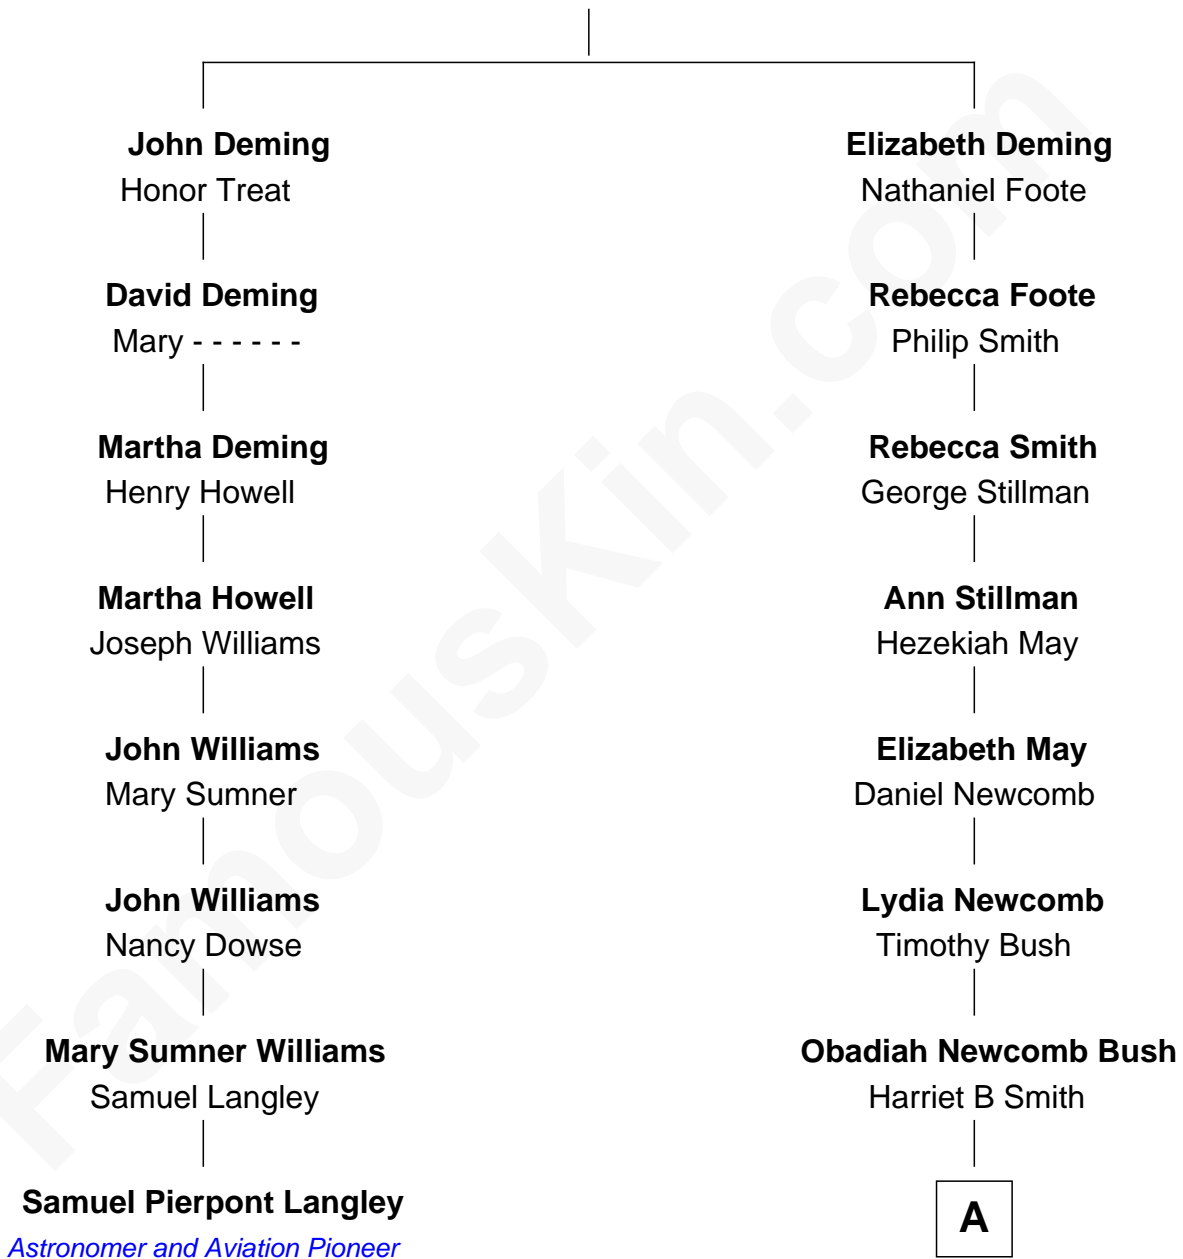

FamousKin.com
Relationship Chart of
Samuel Pierpont Langley
Astronomer and Aviation Pioneer

7th cousin 4 times removed of

Jeb Bush

43rd Governor of Florida

----- Deming

A

Rev. James Smith Bush

Harriet Eleanor Fay

Samuel Prescott Bush

Flora Sheldon

Prescott Sheldon Bush

Dorothy Wear Walker

George Herbert Walker Bush

Barbara Pierce

Jeb Bush

43rd Governor of Florida