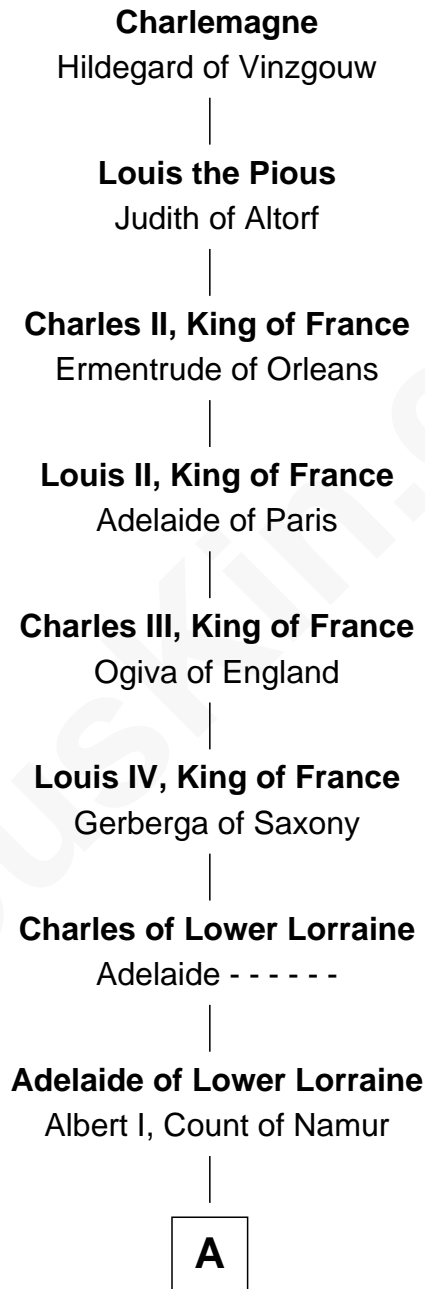

FamousKin.com
Relationship Chart of
Samuel Pierpont Langley
Astronomer and Aviation Pioneer

35th Great-grandson of

Charlemagne
King of the Franks

A

Albert II, Count of Namur
Regelinde of Lower Lorraine

Albert III, Count of Namur
Ida of Saxony

Thomas de Camville
Agnes - - - - -

Felicia de Camville
Philip Durvassal

Thomas Durvassal
Margery - - - - -

B

B

Margery Durvassal

William de la Spine

William de la Spine