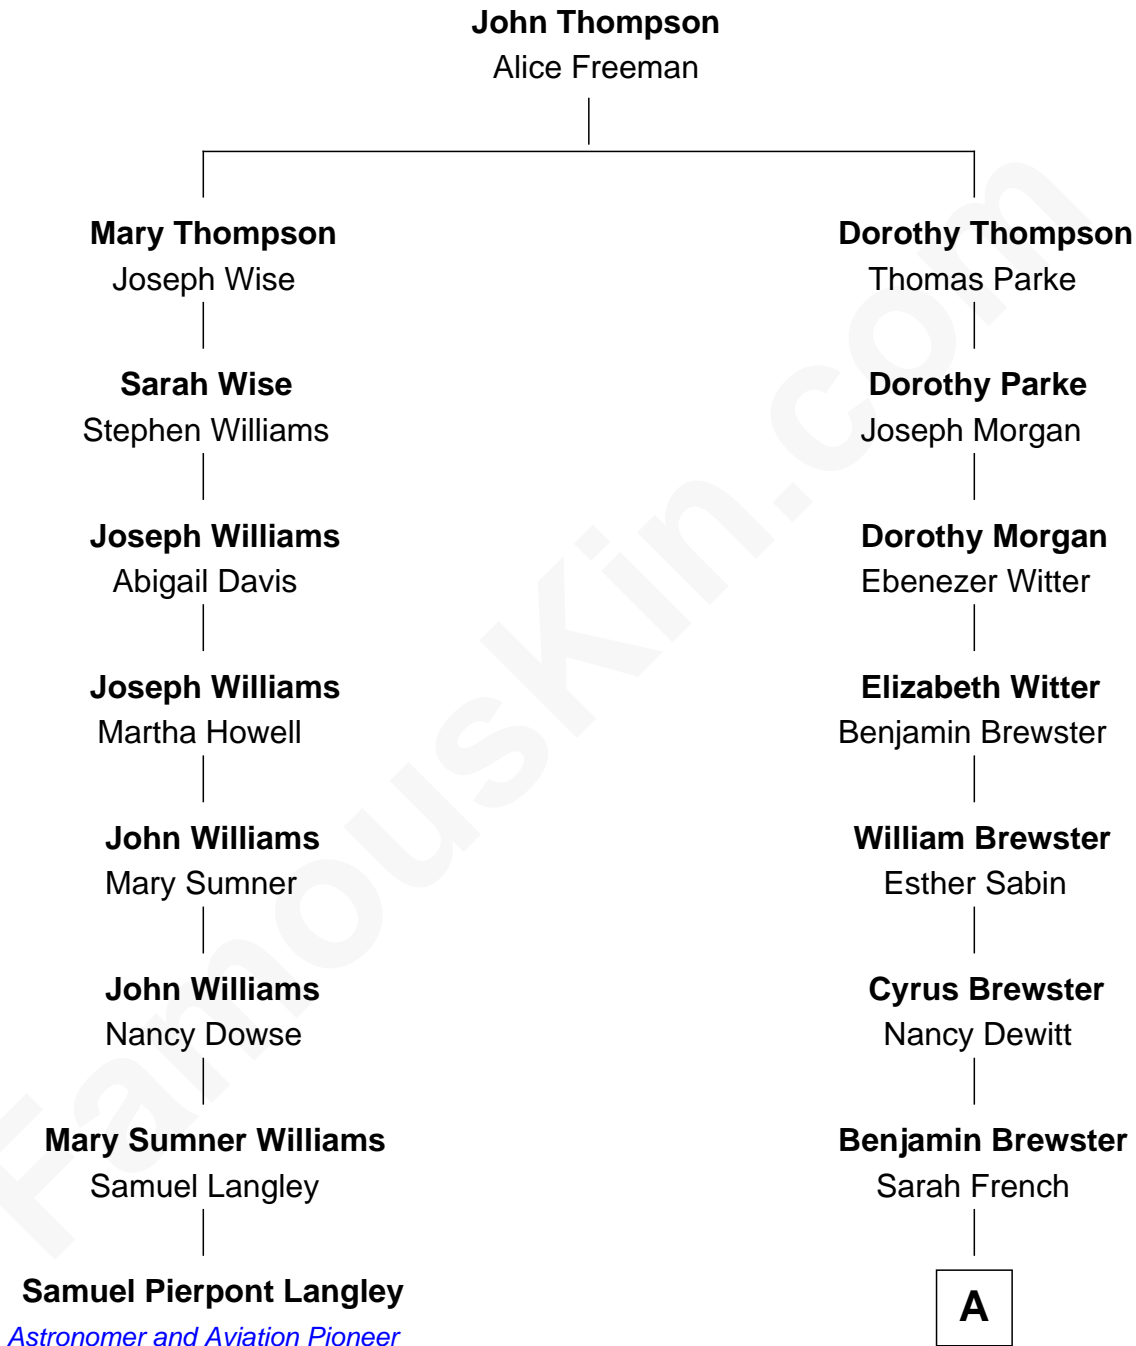

FamousKin.com
Relationship Chart of
Samuel Pierpont Langley
Astronomer and Aviation Pioneer

7th cousin 4 times removed of

Paget Brewster
TV Actress

A

Benjamin Brewster

Ann Wales Emmons

Dr. George Washington Wales Brewster

Ellen Mackenzie Hodge

George Washington Wales Brewster

Joan Ryerson

Galen Brewster

Hathaway Tew

Paget Brewster

TV Actress