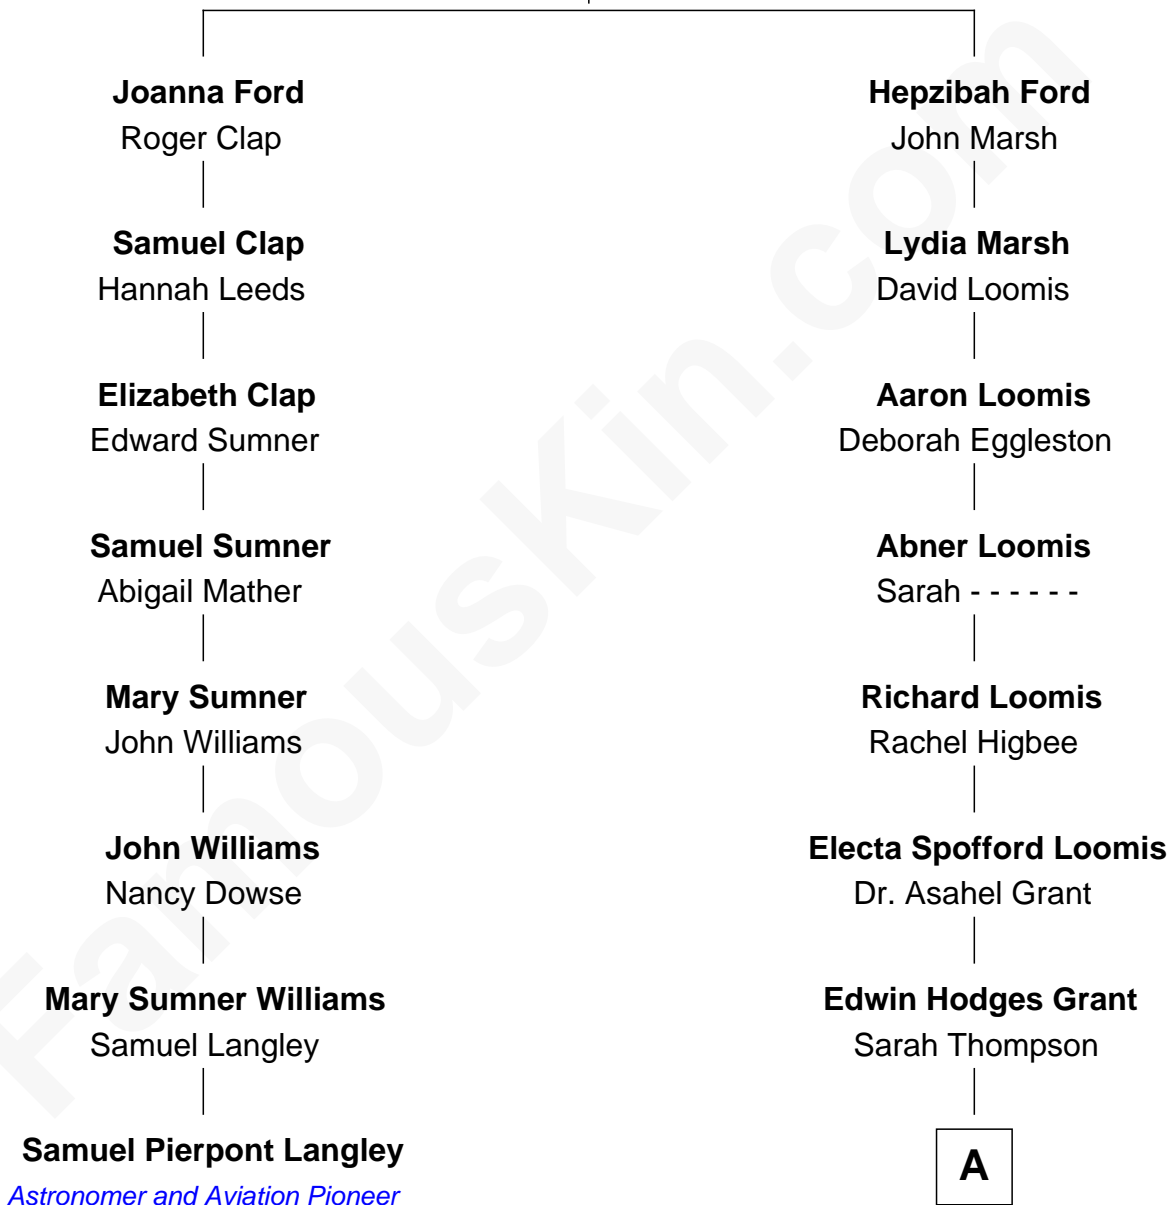

FamousKin.com
Relationship Chart of
Samuel Pierpont Langley
Astronomer and Aviation Pioneer

7th cousin 3 times removed of
Amy Grant
Christian/Pop Singer and Songwriter

Thomas Ford
 Elizabeth Charde

A

|
Henry Hastings Grant

Isabel Paine

|
Otis Paine Grant

Mizella Burton

|
Dr. Burton Paine Grant

Gloria Dean Napier

|
Amy Grant

Christian/Pop Singer and Songwriter