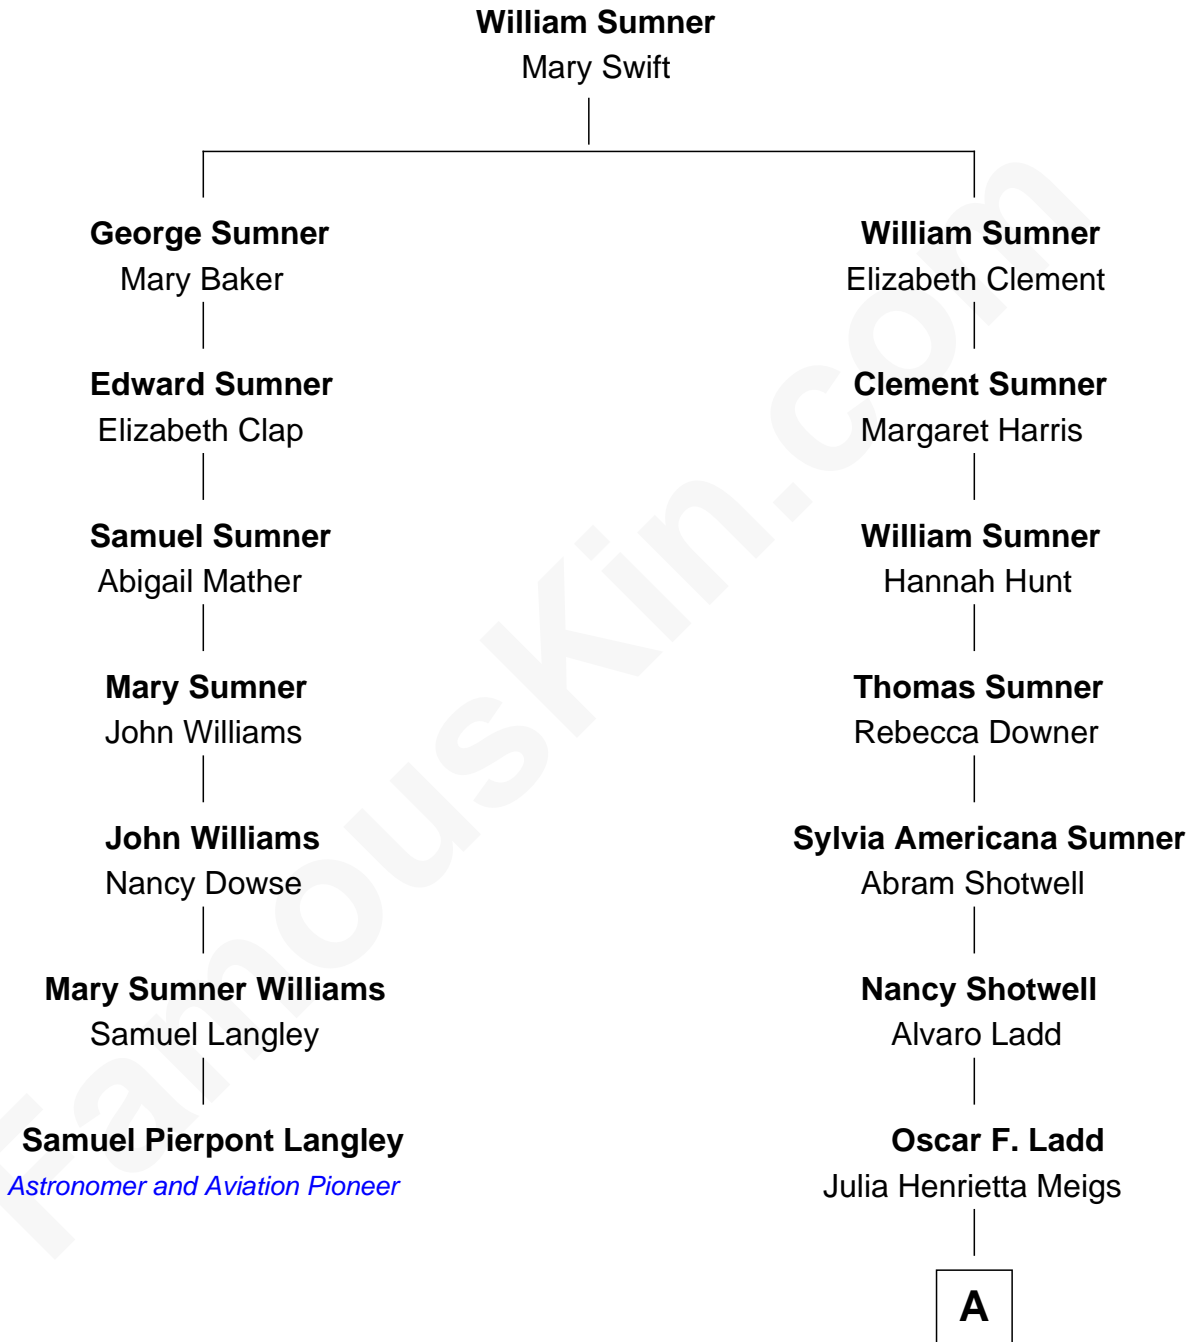

FamousKin.com
Relationship Chart of
Samuel Pierpont Langley
Astronomer and Aviation Pioneer

6th cousin 2 times removed of

Alan Ladd
Movie Actor

A

|
Alan Harwood Ladd

Selina Raleigh

|
Alan Ladd

Movie Actor

FamousKin.com