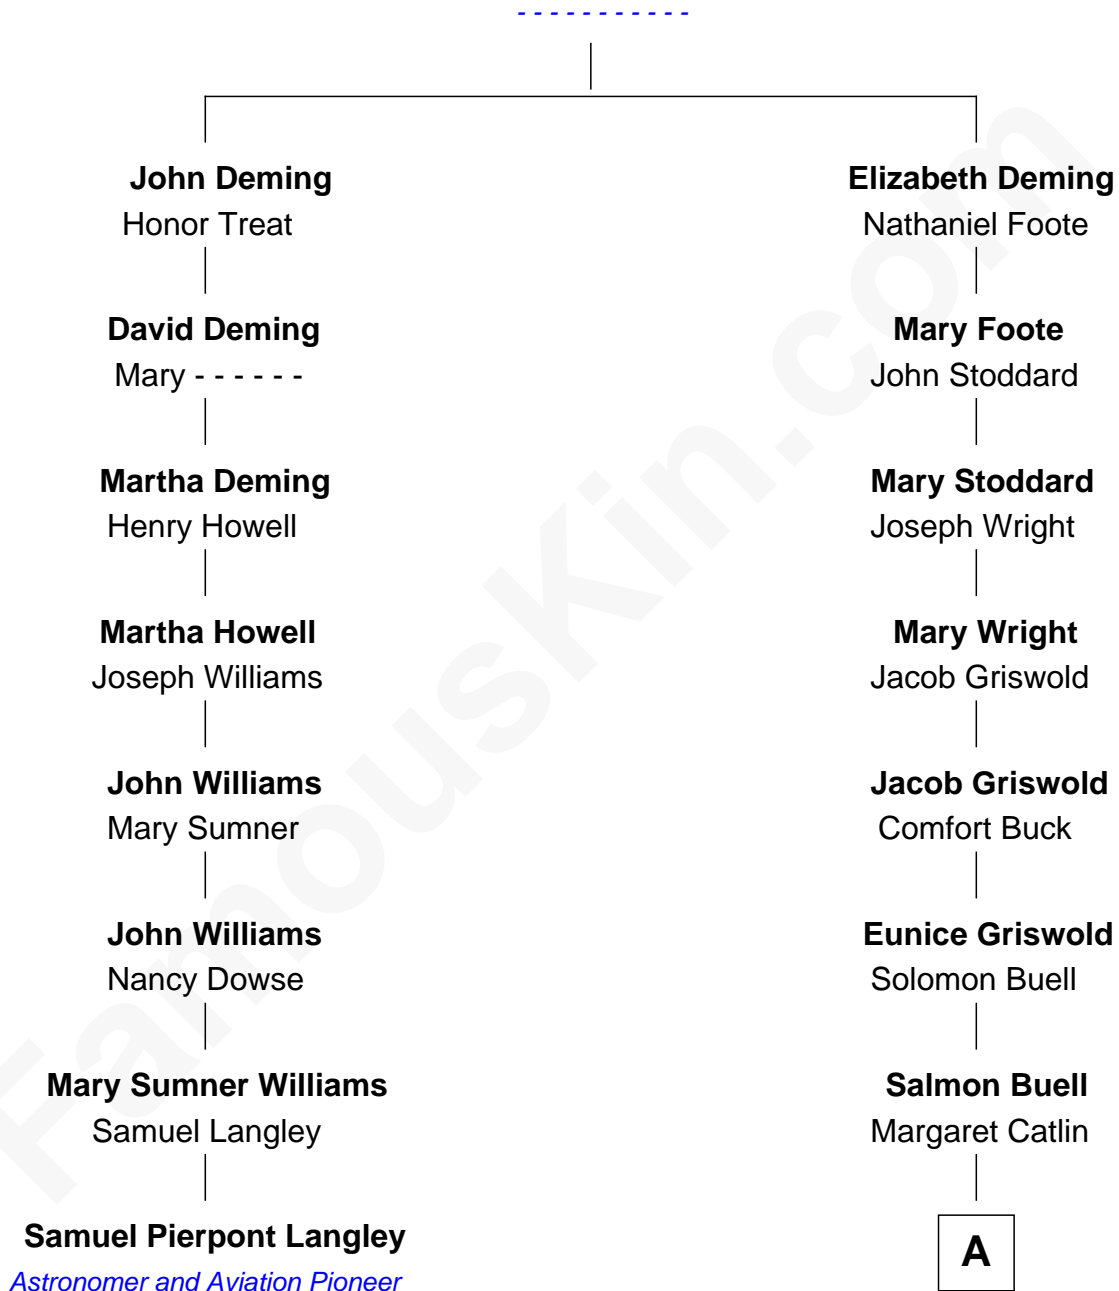

**FamousKin.com**  
**Relationship Chart of**  
**Samuel Pierpont Langley**  
*Astronomer and Aviation Pioneer*

7th cousin 6 times removed of

**James Spader**  
*TV and Movie Actor*

----- Deming

**A**

**Anne Buell**

Reuben Webster

**Belinda Webster**

Seth Preston Beers

**George Webster Beers**

Elizabeth Victoria Clerc

**Henry Augustin Beers**

Mary Heaton

**Mary Heaton Beers**

Vanderbilt Reginald Spader

**Stoddard Greenwood Spader**

Jean Fraser

**James Spader**

*TV and Movie Actor*