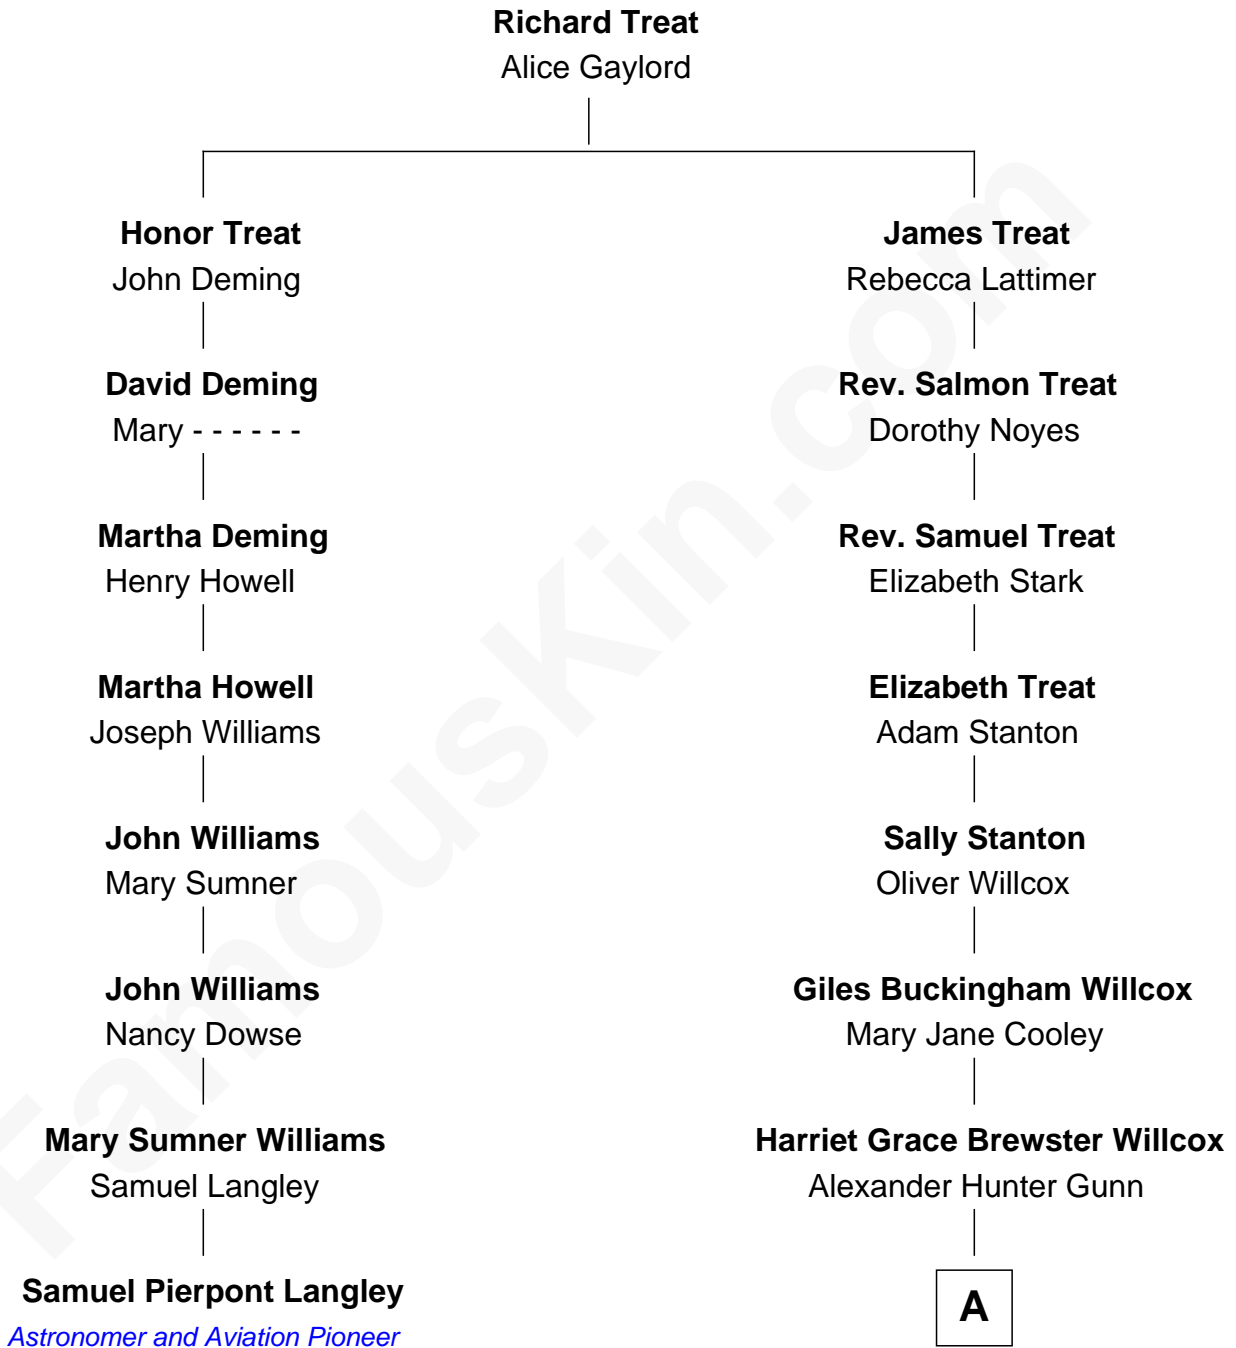

## Relationship Chart of

### Samuel Pierpont Langley

*Astronomer and Aviation Pioneer*

7th cousin 2 times removed of

**Elisabeth Shue**  
*TV and Movie Actress*

**A**

**Mary Brewster Gunn**  
Adoniram Judson Wells

**Anne Brewster Wells**  
James William Shue

**Elisabeth Shue**  
*TV and Movie Actress*