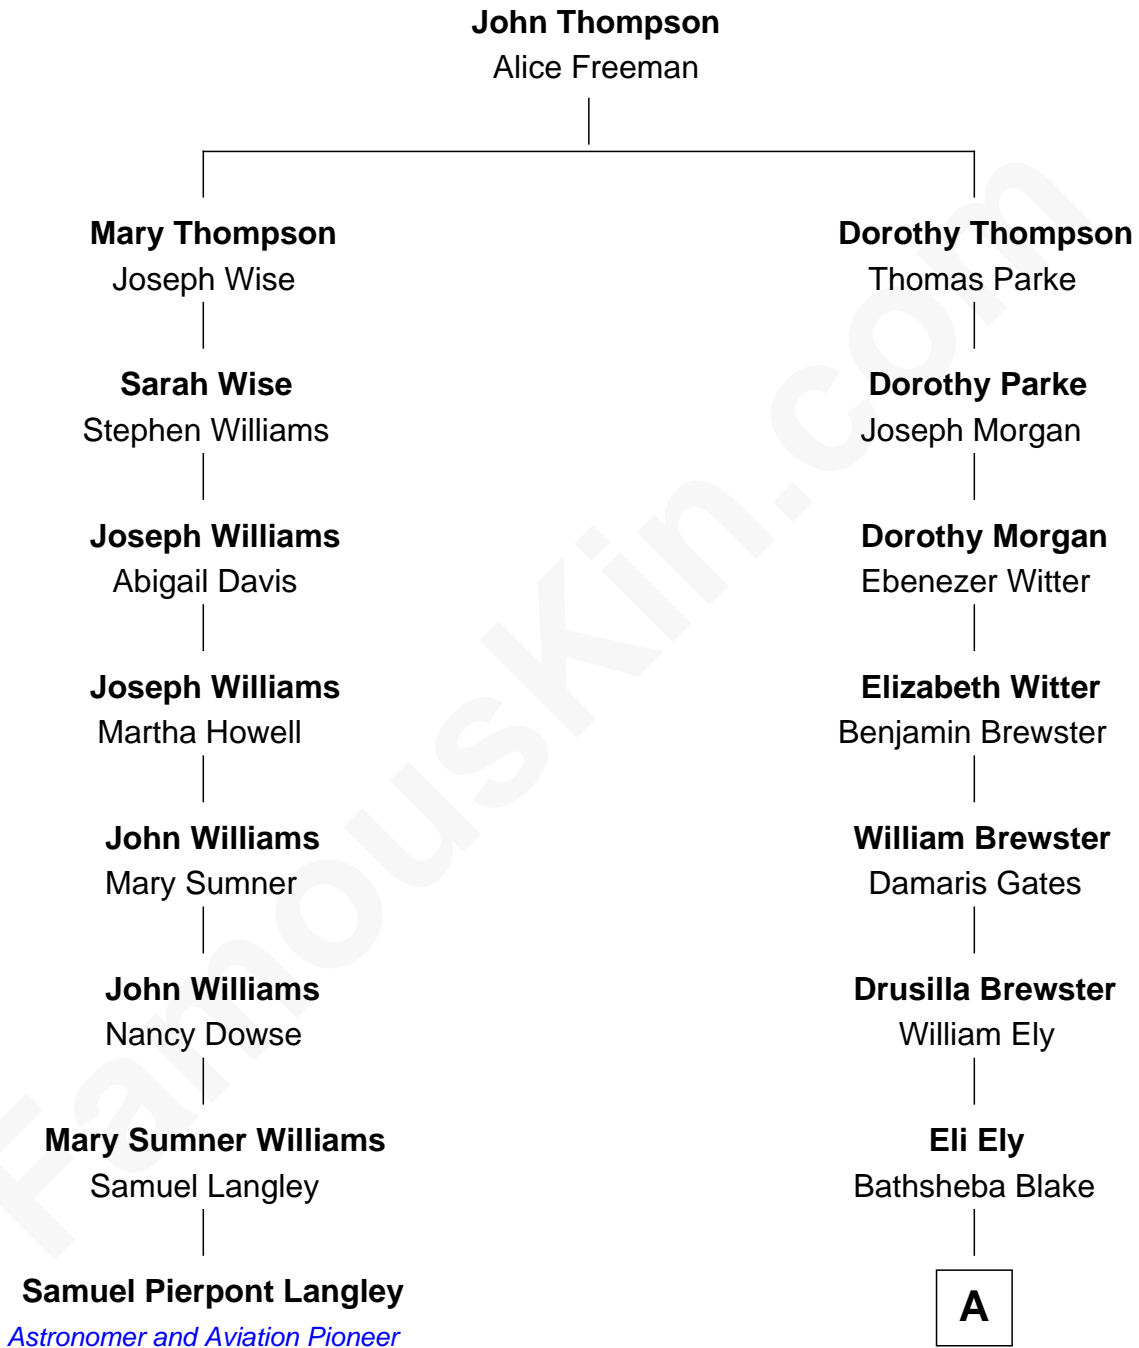

FamousKin.com
Relationship Chart of
Samuel Pierpont Langley
Astronomer and Aviation Pioneer

7th cousin 5 times removed of

Elisabeth Shue
TV and Movie Actress

A

Lucy Beckwith Ely
Charles Ingraham Cooley

Mary Jane Cooley
Giles Buckingham Willcox

Harriet Grace Brewster Willcox
Alexander Hunter Gunn

Mary Brewster Gunn
Adoniram Judson Wells

Anne Brewster Wells
James William Shue

Elisabeth Shue
TV and Movie Actress