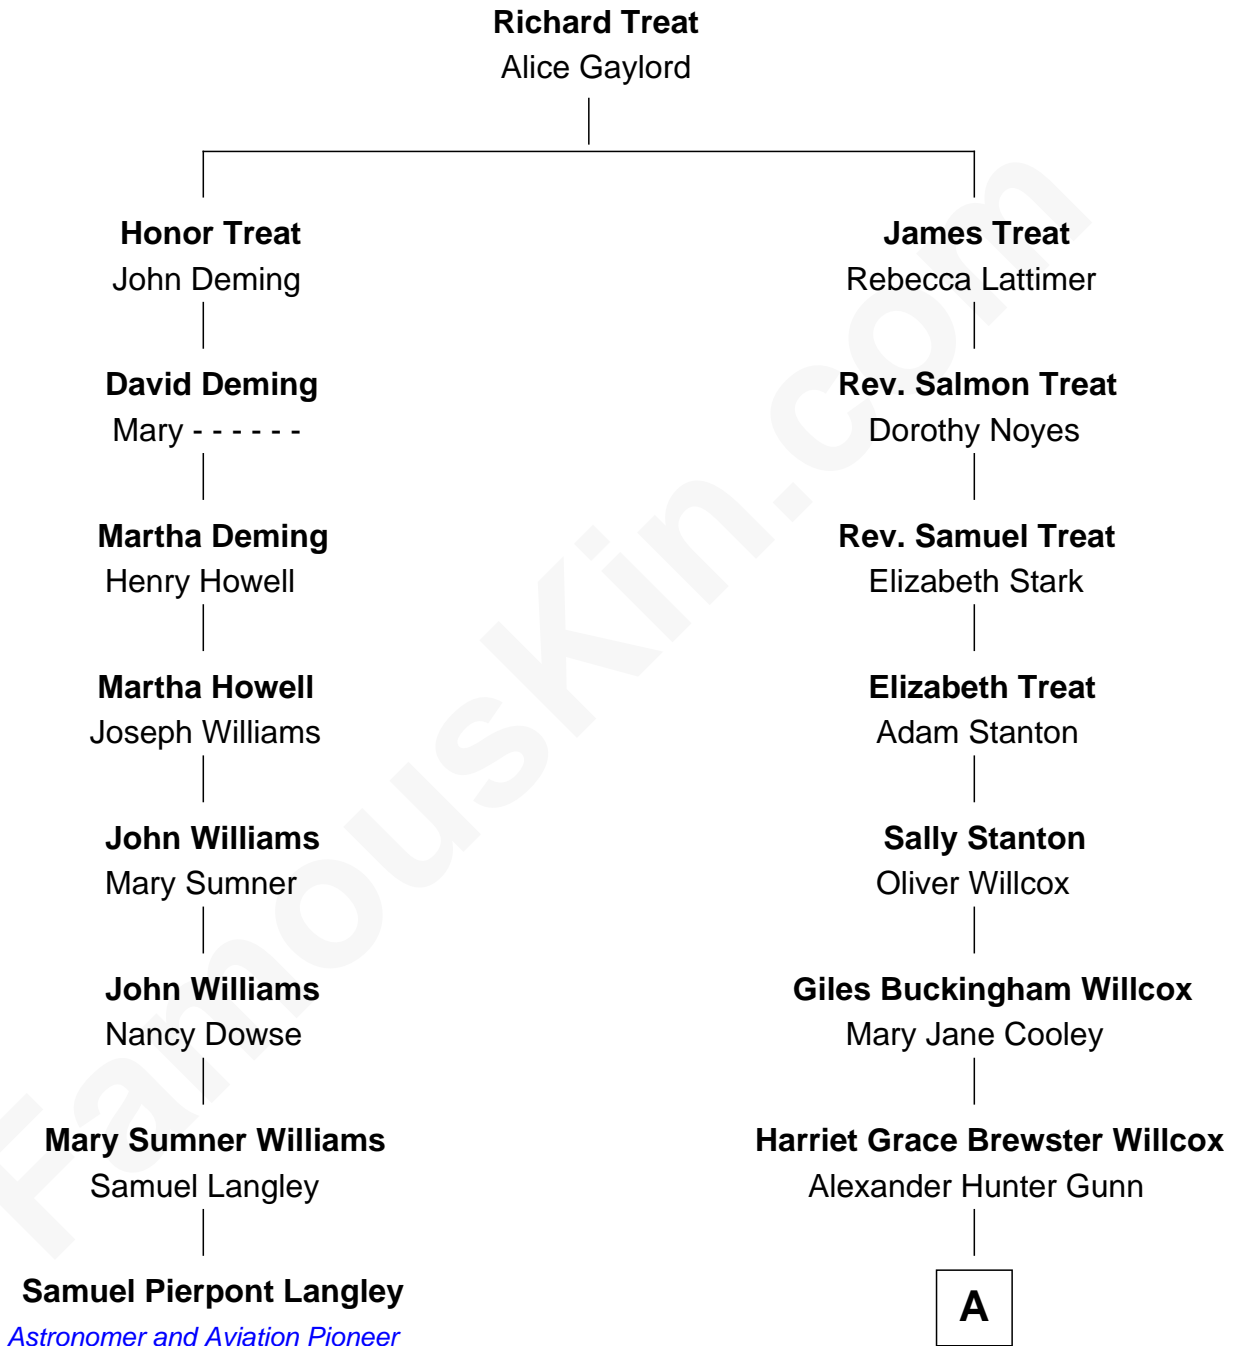

**FamousKin.com**  
**Relationship Chart of**  
**Samuel Pierpont Langley**  
*Astronomer and Aviation Pioneer*

7th cousin 2 times removed of

**Andrew Shue**  
*TV Actor*

A

**Mary Brewster Gunn**  
Adoniram Judson Wells

**Anne Brewster Wells**  
James William Shue

**Andrew Shue**  
*TV Actor*

FamousKin.com