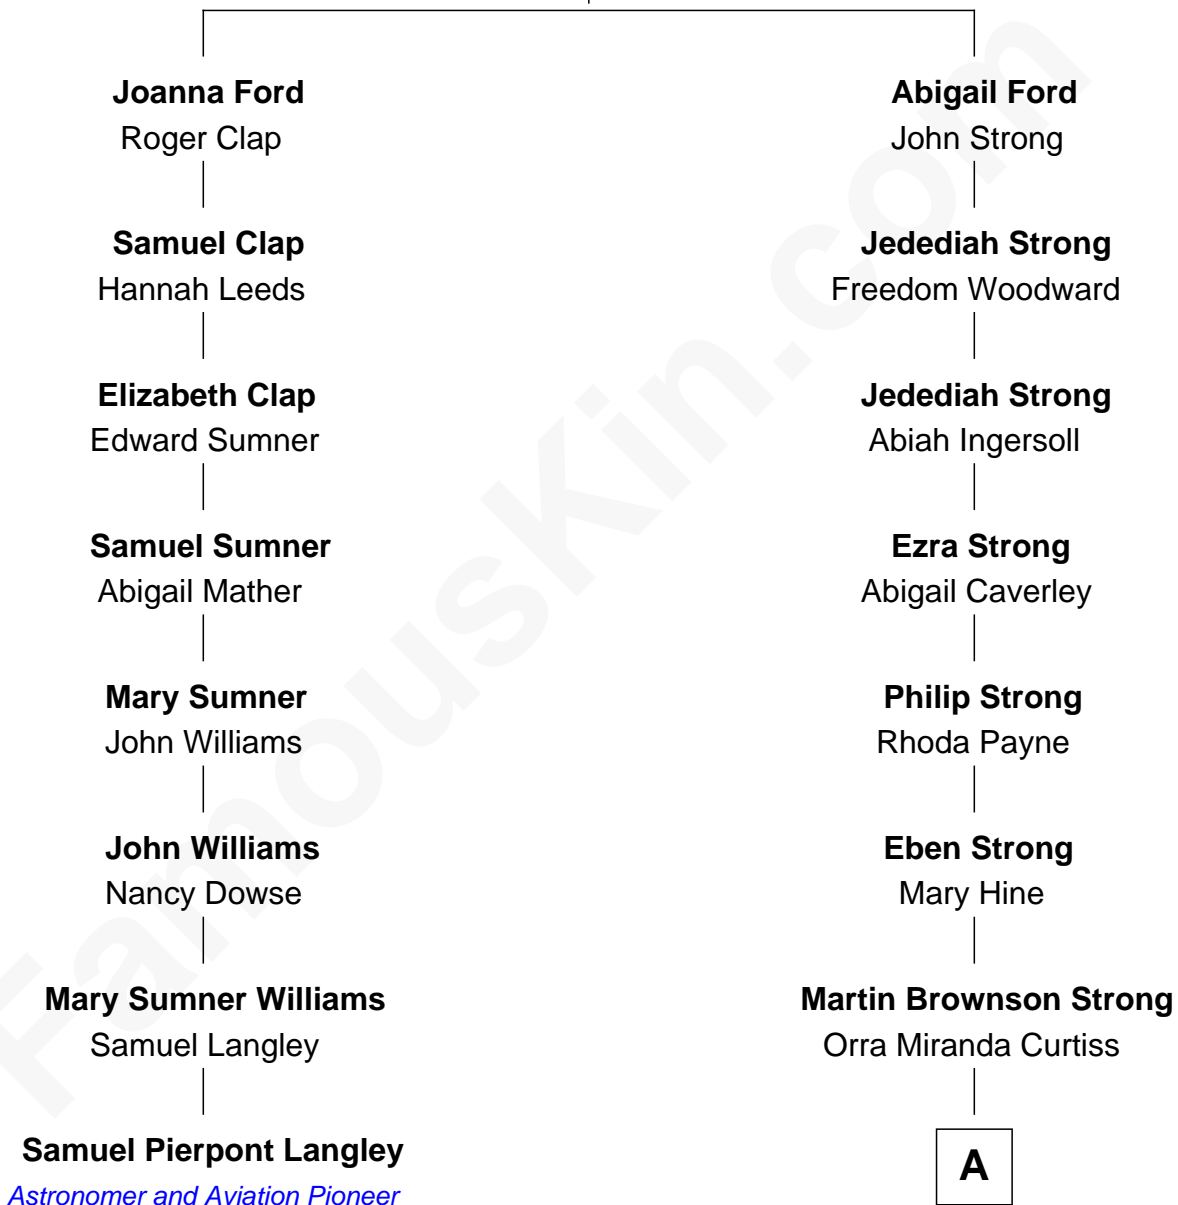

FamousKin.com
Relationship Chart of
Samuel Pierpont Langley
Astronomer and Aviation Pioneer

7th cousin 4 times removed of

Sarah Palin
9th Governor of Alaska

Thomas Ford
 Elizabeth Charde

A

Homer Curtiss Strong
Augusta Lodema Godfrey

Cora Godfrey Strong
James Carl Gower

Helen Louise Gower
Clement James Sheeran

Sarah Sheeran
Charles Richard Heath

Sarah Palin
9th Governor of Alaska

FamousKin.com