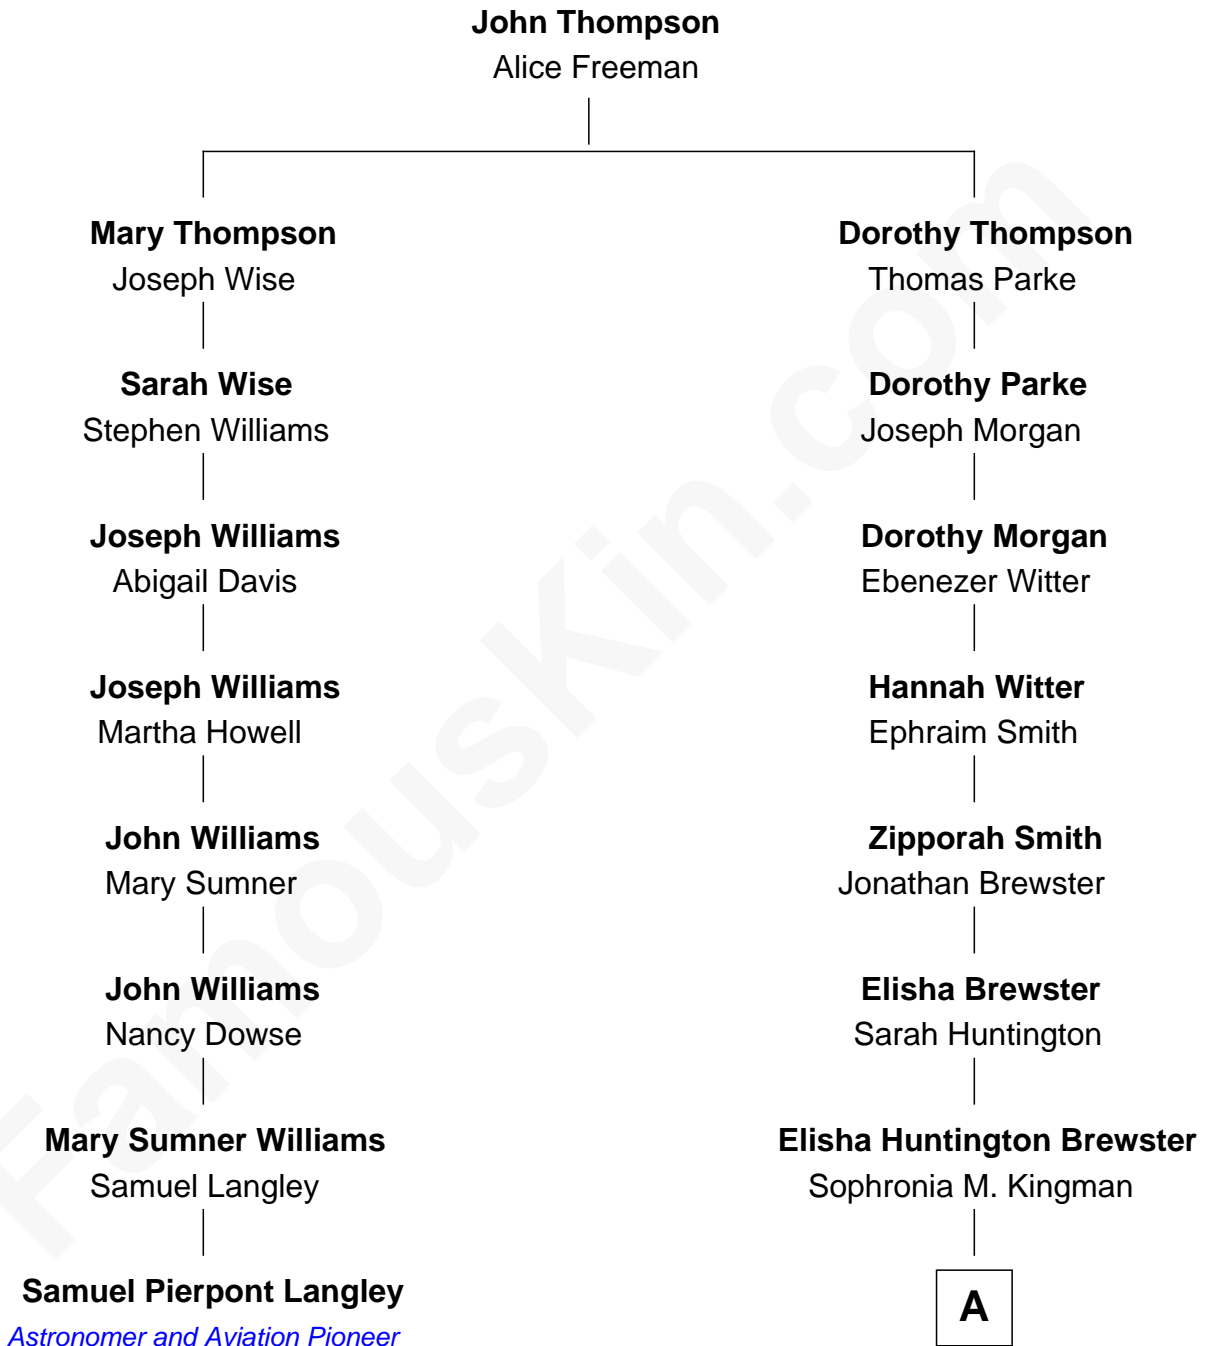

FamousKin.com
Relationship Chart of
Samuel Pierpont Langley
Astronomer and Aviation Pioneer

7th cousin 4 times removed of

Jordana Brewster
TV and Movie Actress

A

Charles Kingman Brewster

Celina Sophia Baldwin

Kingman Brewster

Florence Foster Besse

Kingman Brewster

Mary Louise Phillips

Alden Brewster

Maria João Leão de Sousa

Jordana Brewster

TV and Movie Actress