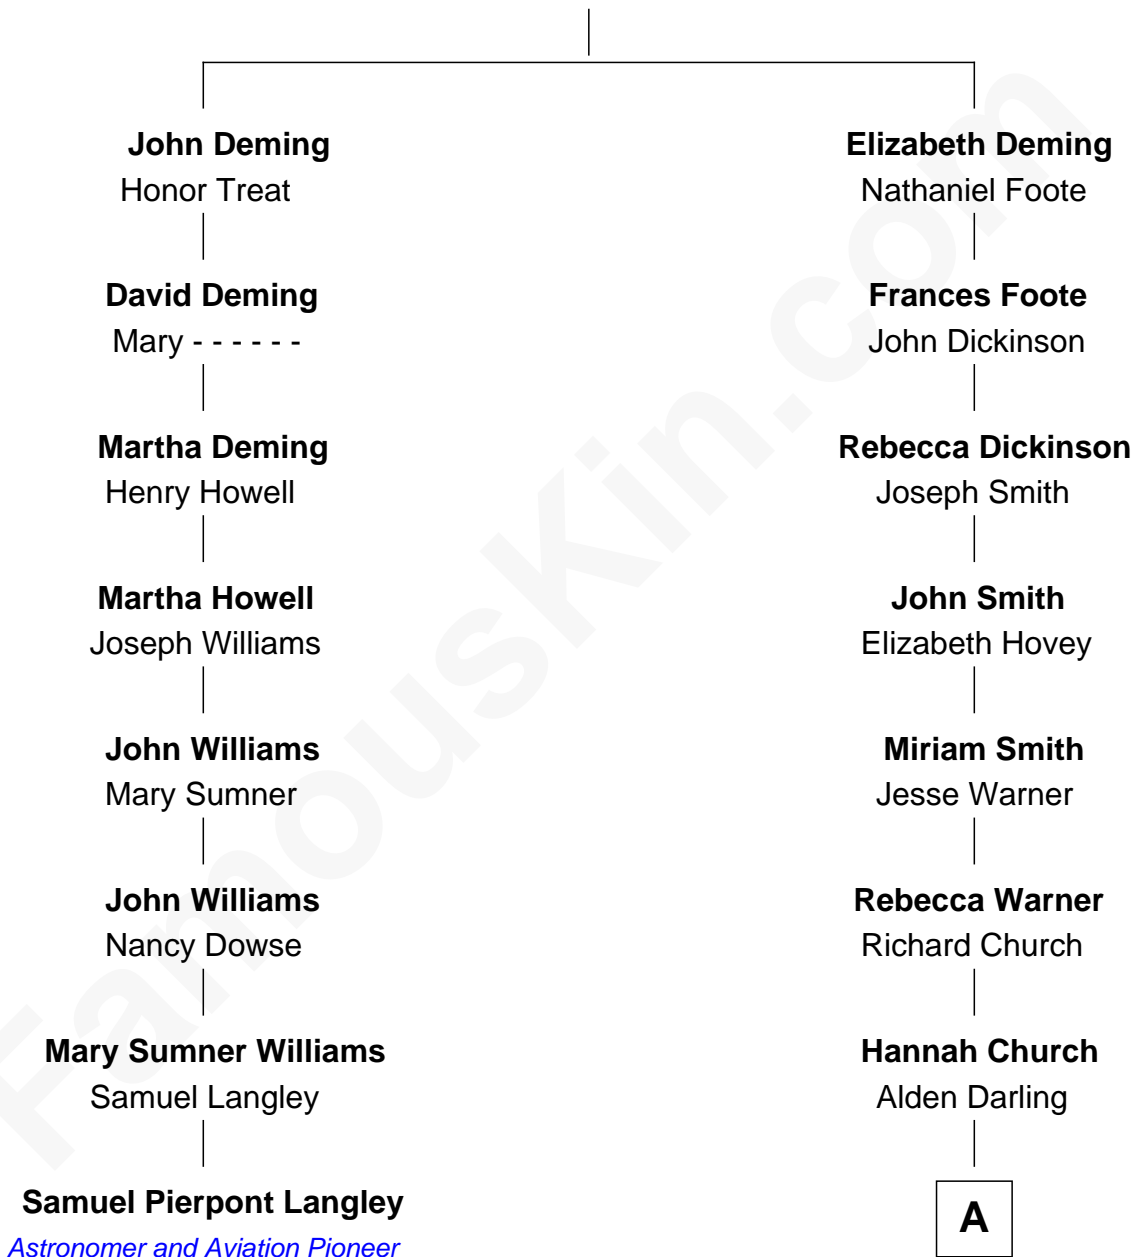

FamousKin.com
Relationship Chart of
Samuel Pierpont Langley
Astronomer and Aviation Pioneer

7th cousin 2 times removed of

Ding Darling

Cartoonist and Founder of National Wildlife Federation

----- Deming

A

Timothy Darling
Diantha M. Groves