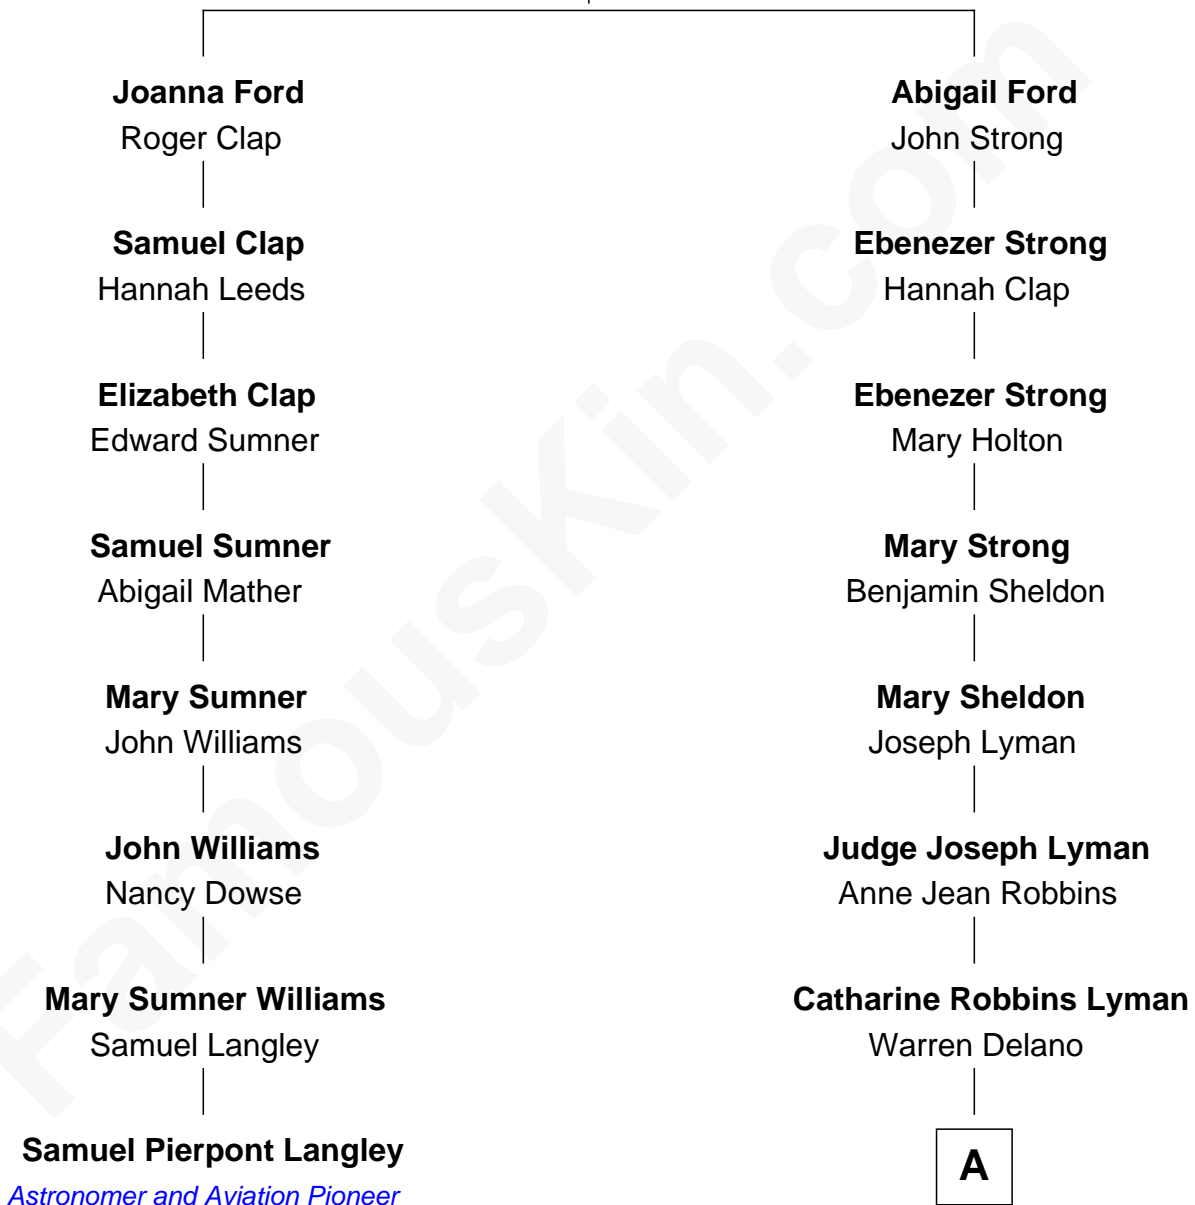

FamousKin.com
Relationship Chart of
Samuel Pierpont Langley
Astronomer and Aviation Pioneer

7th cousin 1 time removed of

Franklin D. Roosevelt
32nd U.S. President

Thomas Ford
 Elizabeth Charde

A

|
Sara Delano
James Roosevelt

|
Franklin D. Roosevelt
32nd U.S. President

FamousKin.com