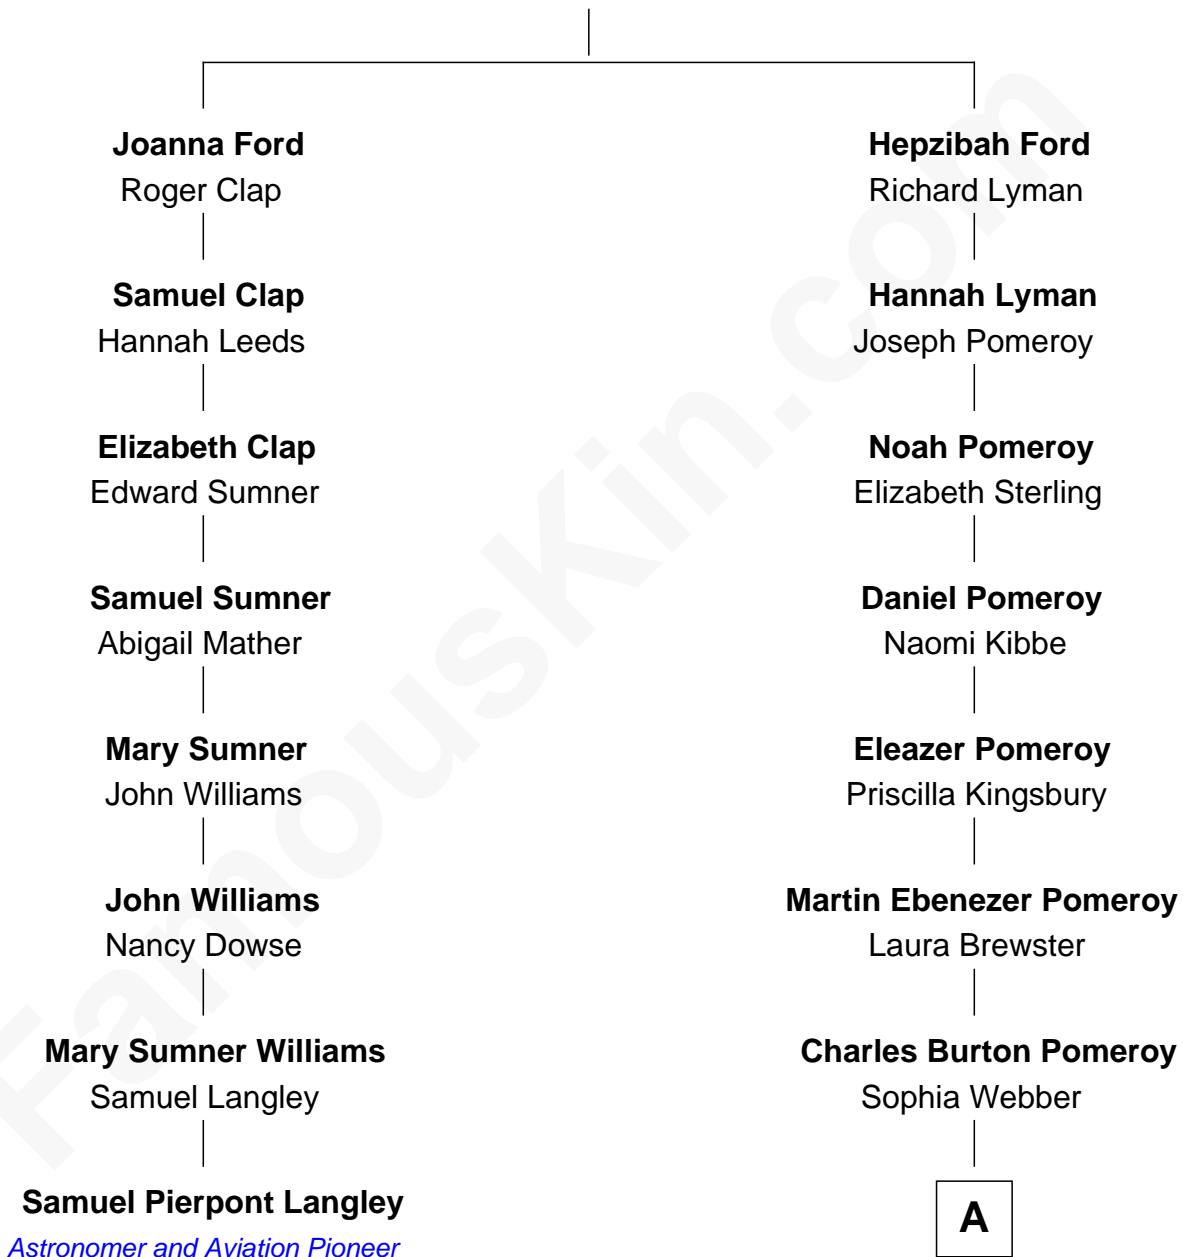

FamousKin.com
Relationship Chart of
Samuel Pierpont Langley
Astronomer and Aviation Pioneer

7th cousin 2 times removed of

Brewster H. Shaw
NASA Astronaut

Thomas Ford
 Elizabeth Charde

A

Adelle Pomeroy
John Thomas Shaw

Brewster Hopkinson Shaw
Leone Marguerite Lee

Brewster H. Shaw
NASA Astronaut

FamousKin.com