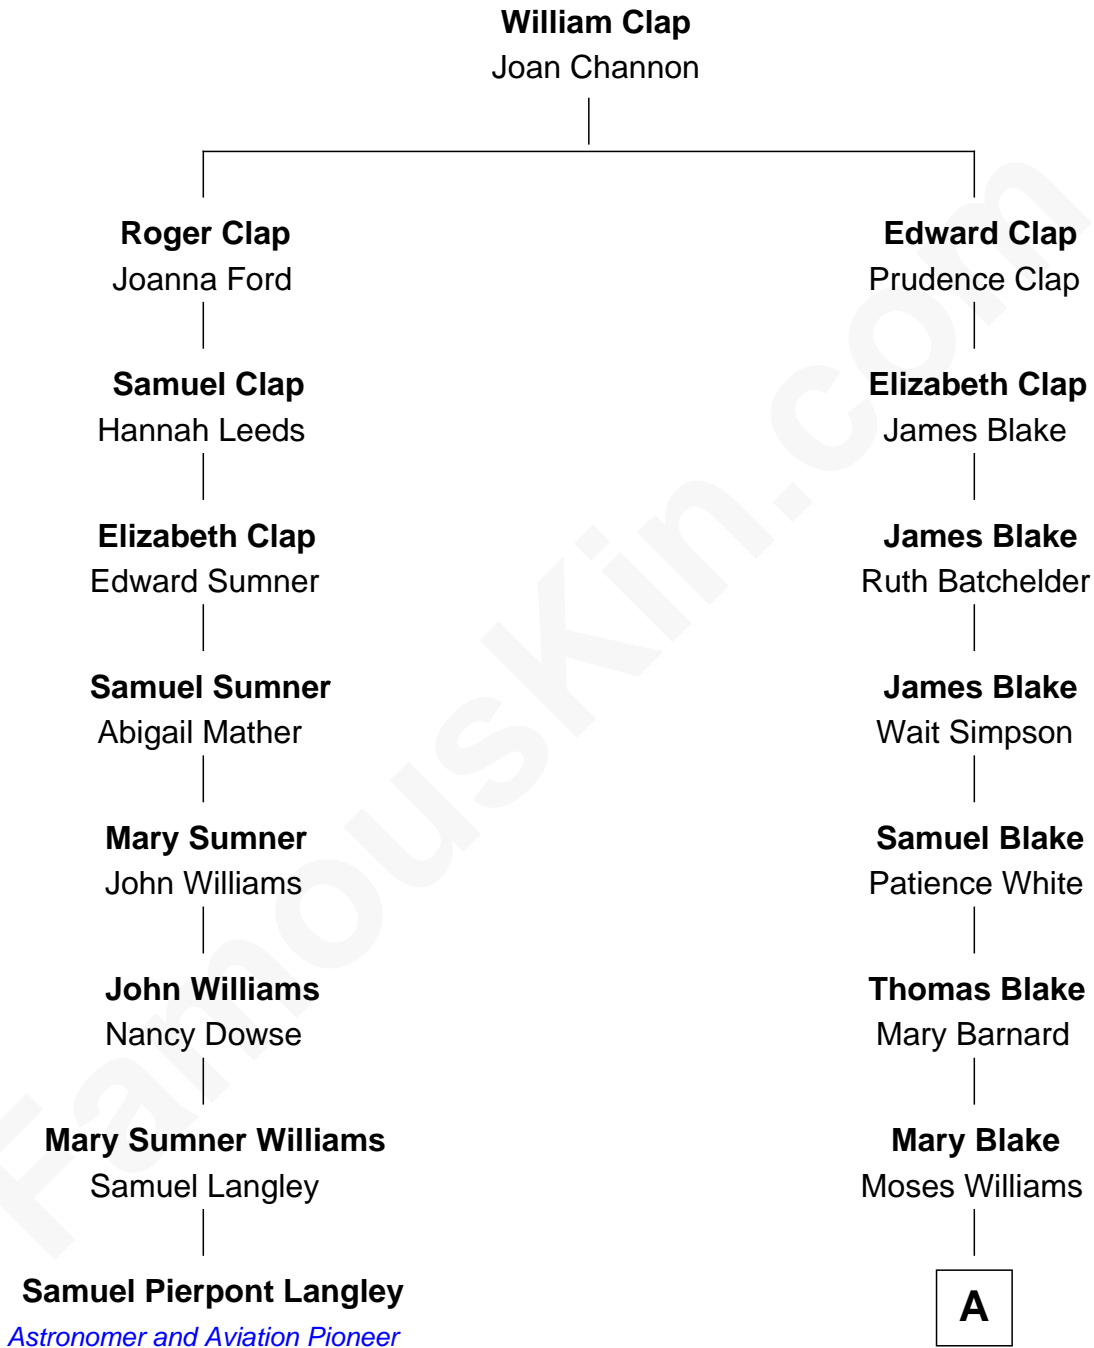

**FamousKin.com**  
**Relationship Chart of**  
**Samuel Pierpont Langley**  
*Astronomer and Aviation Pioneer*

**7th cousin 4 times removed of**  
**Bill Weld**  
*68th Governor of Massachusetts*

A

**Sarah Elizabeth Williams**

William Henry Slocum

**Mary Blake Slocum**

John White Treadwell Nichols

**John Treadwell Nichols**

Cornelia DuBois Floyd

**Mary Blake Nichols**

David Weld

**Bill Weld**

*68th Governor of Massachusetts*