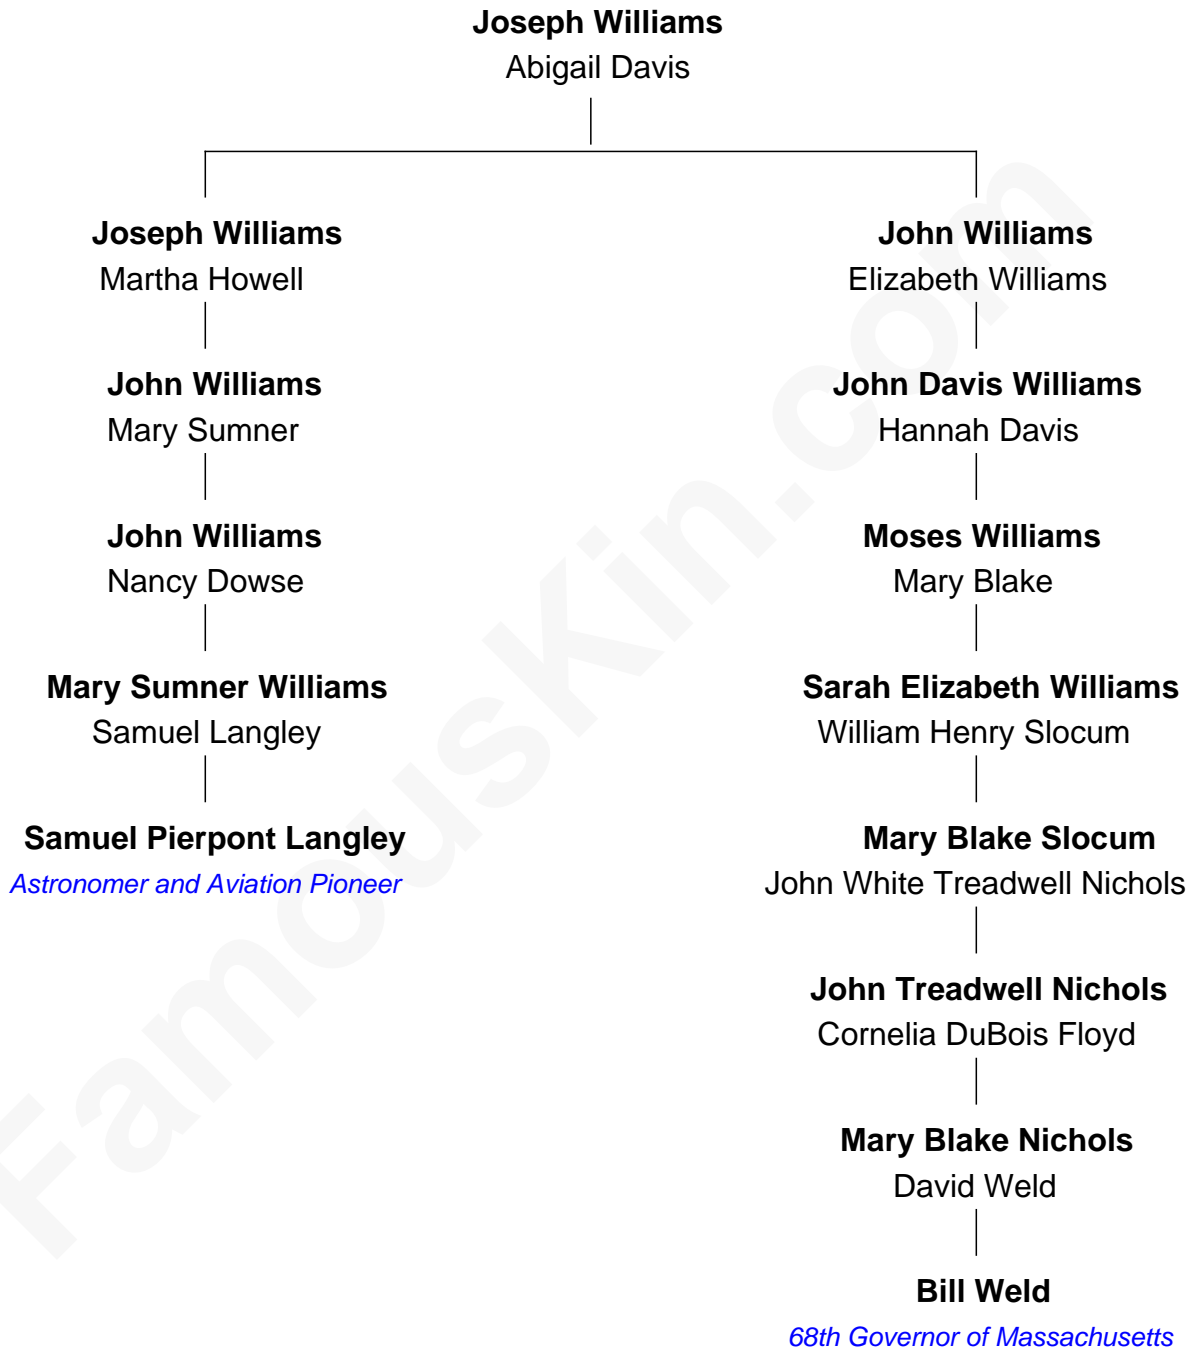

FamousKin.com Relationship Chart of

Samuel Pierpont Langley
Astronomer and Aviation Pioneer

4th cousin 3 times removed of

Bill Weld

68th Governor of Massachusetts

Bill Weld photo by [Marc Nozell](#) (CC BY-SA 2.0)