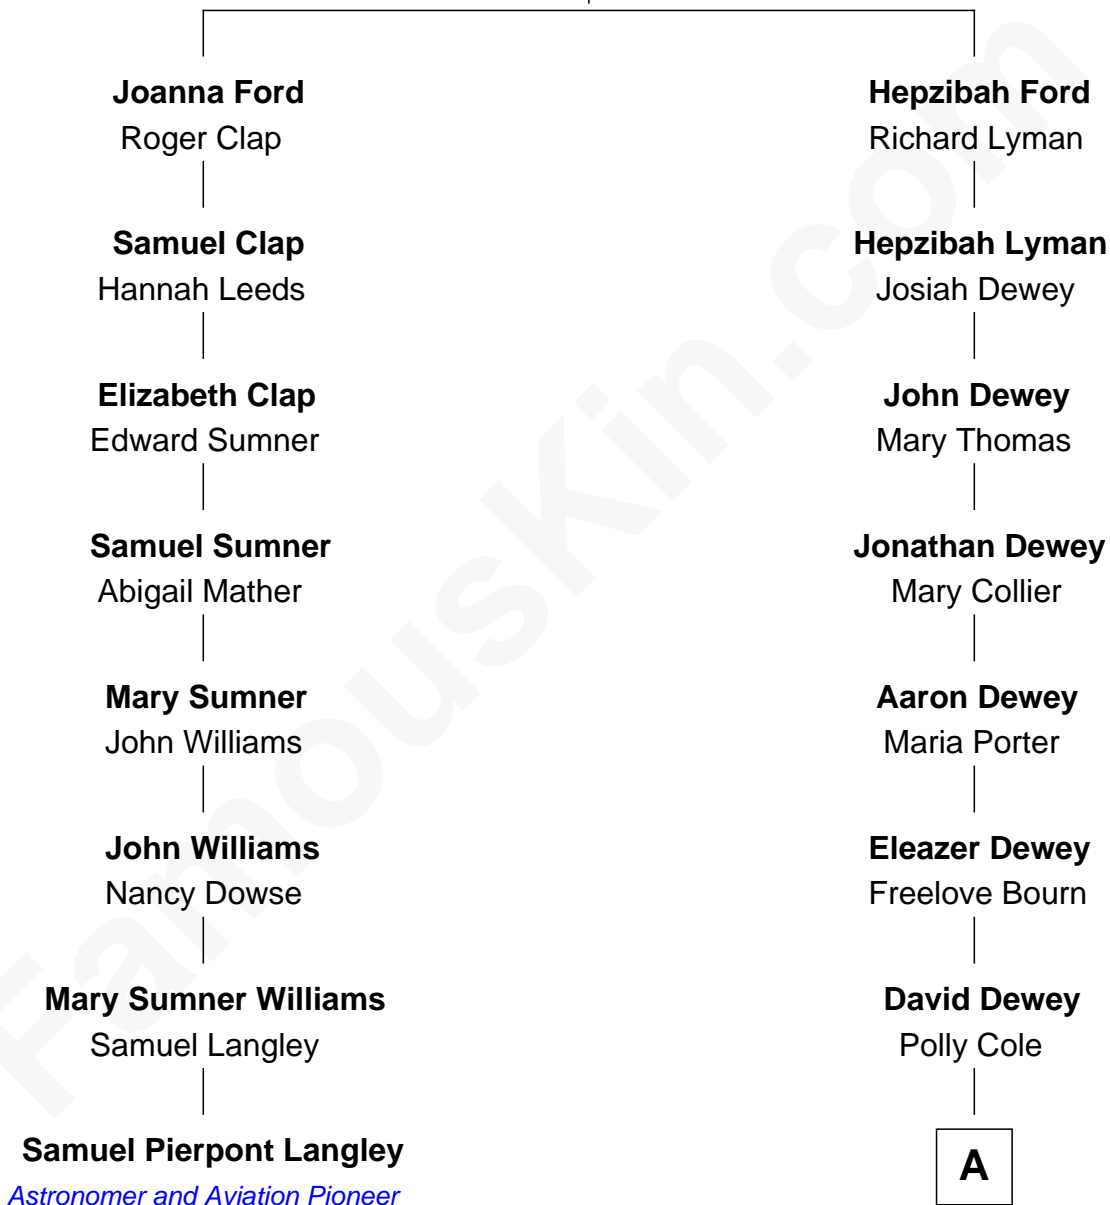

FamousKin.com
Relationship Chart of
Samuel Pierpont Langley
Astronomer and Aviation Pioneer

7th cousin 1 time removed of
Melvil Dewey
Inventor of the Dewey Decimal System

Thomas Ford
 Elizabeth Charde

A

Joel Dewey

Eliza Green

Melvil Dewey

Dewey Decimal System

FamousKin.com