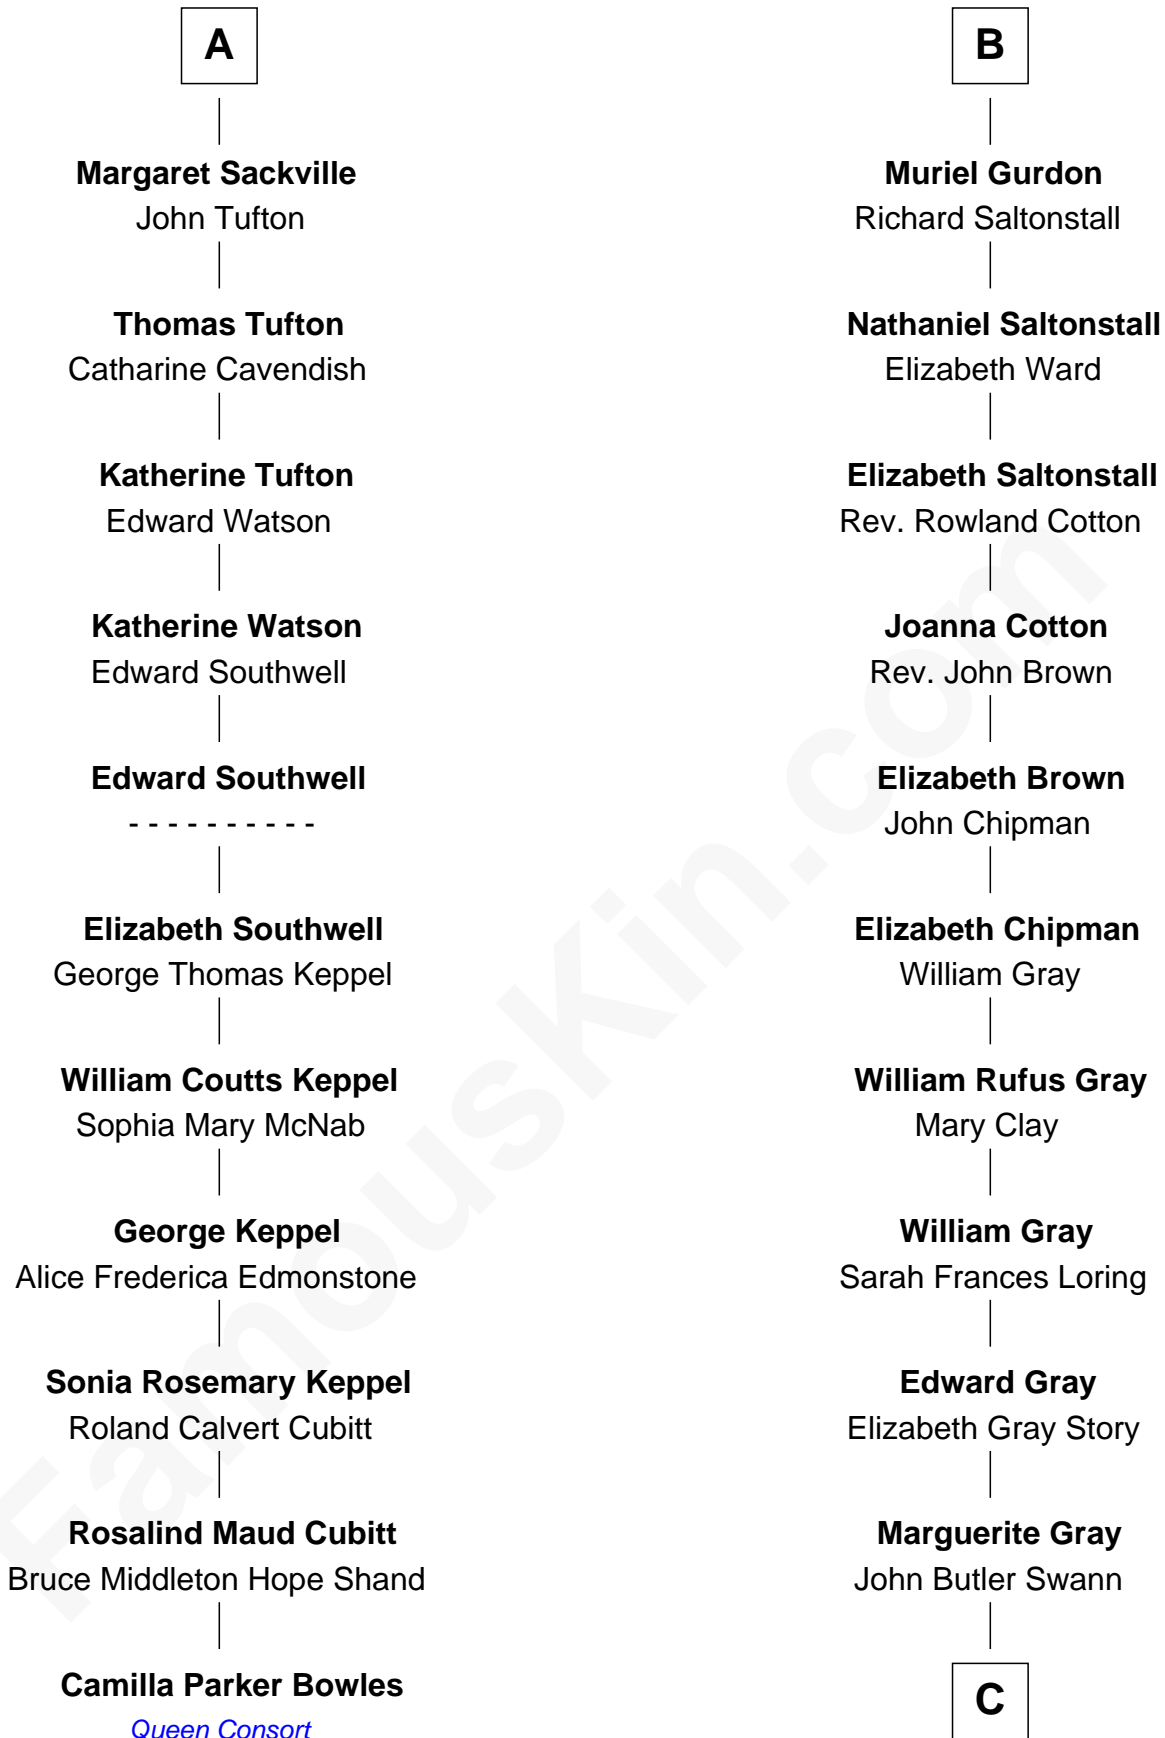

FamousKin.com

Relationship Chart of

Camilla Parker Bowles

Queen Consort of the United Kingdom

17th cousin 1 time removed of

Story Musgrave
NASA Astronaut

Sir John Howard
Alice Tendring

C

Marguerite Swann

Percy Musgrave

Story Musgrave

NASA Astronaut

FamousKin.com