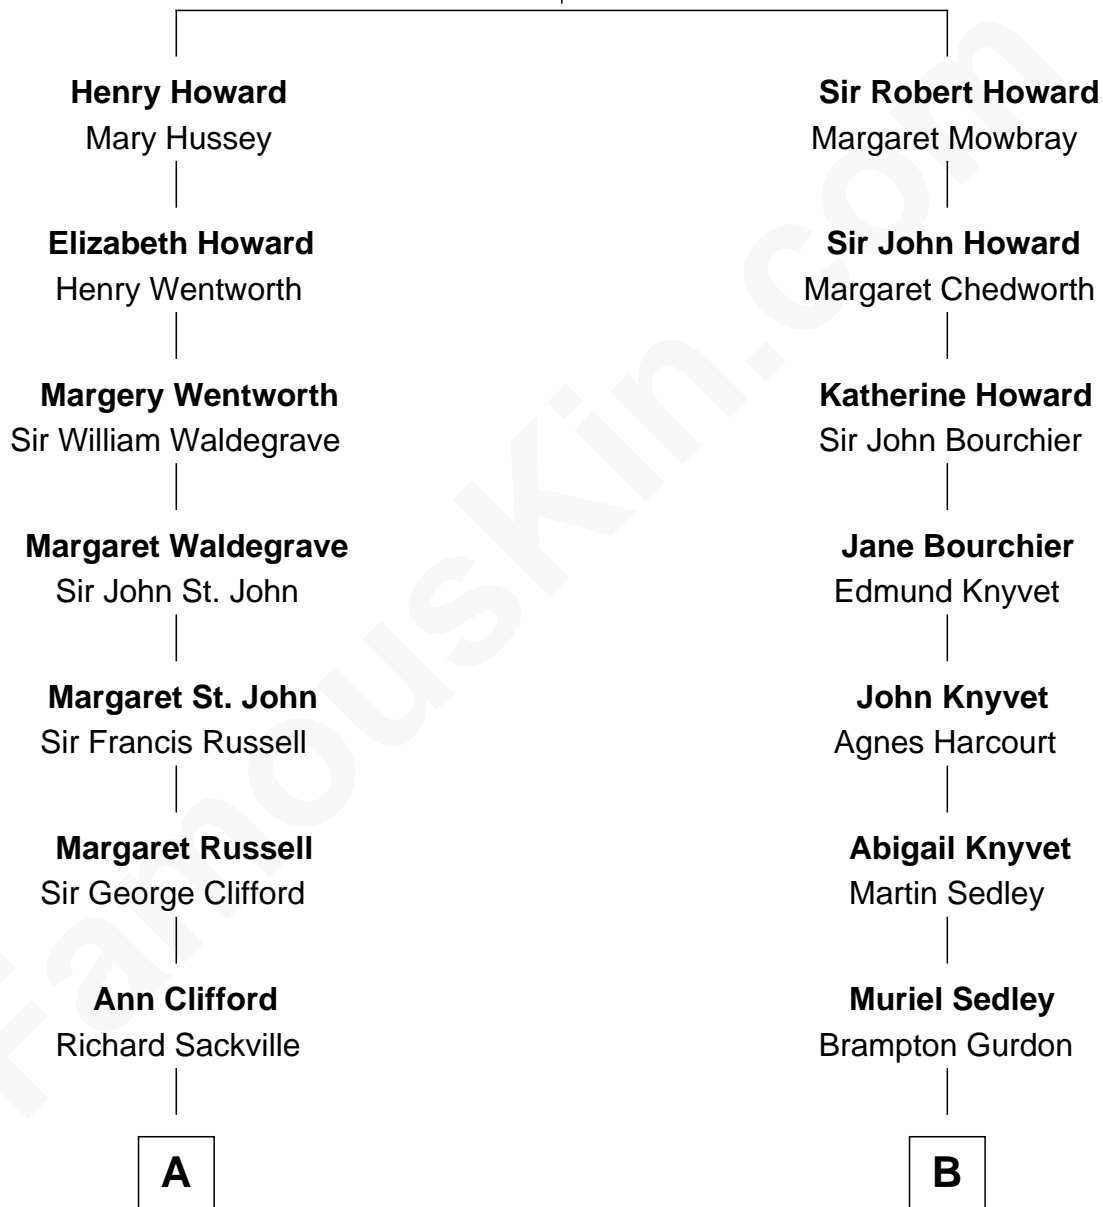

FamousKin.com

Relationship Chart of

Camilla Parker Bowles

Queen Consort of the United Kingdom

17th cousin 1 time removed of

Story Musgrave
NASA Astronaut

Sir John Howard
Alice Tendring

C

Marguerite Swann

Percy Musgrave

Story Musgrave

NASA Astronaut

FamousKin.com