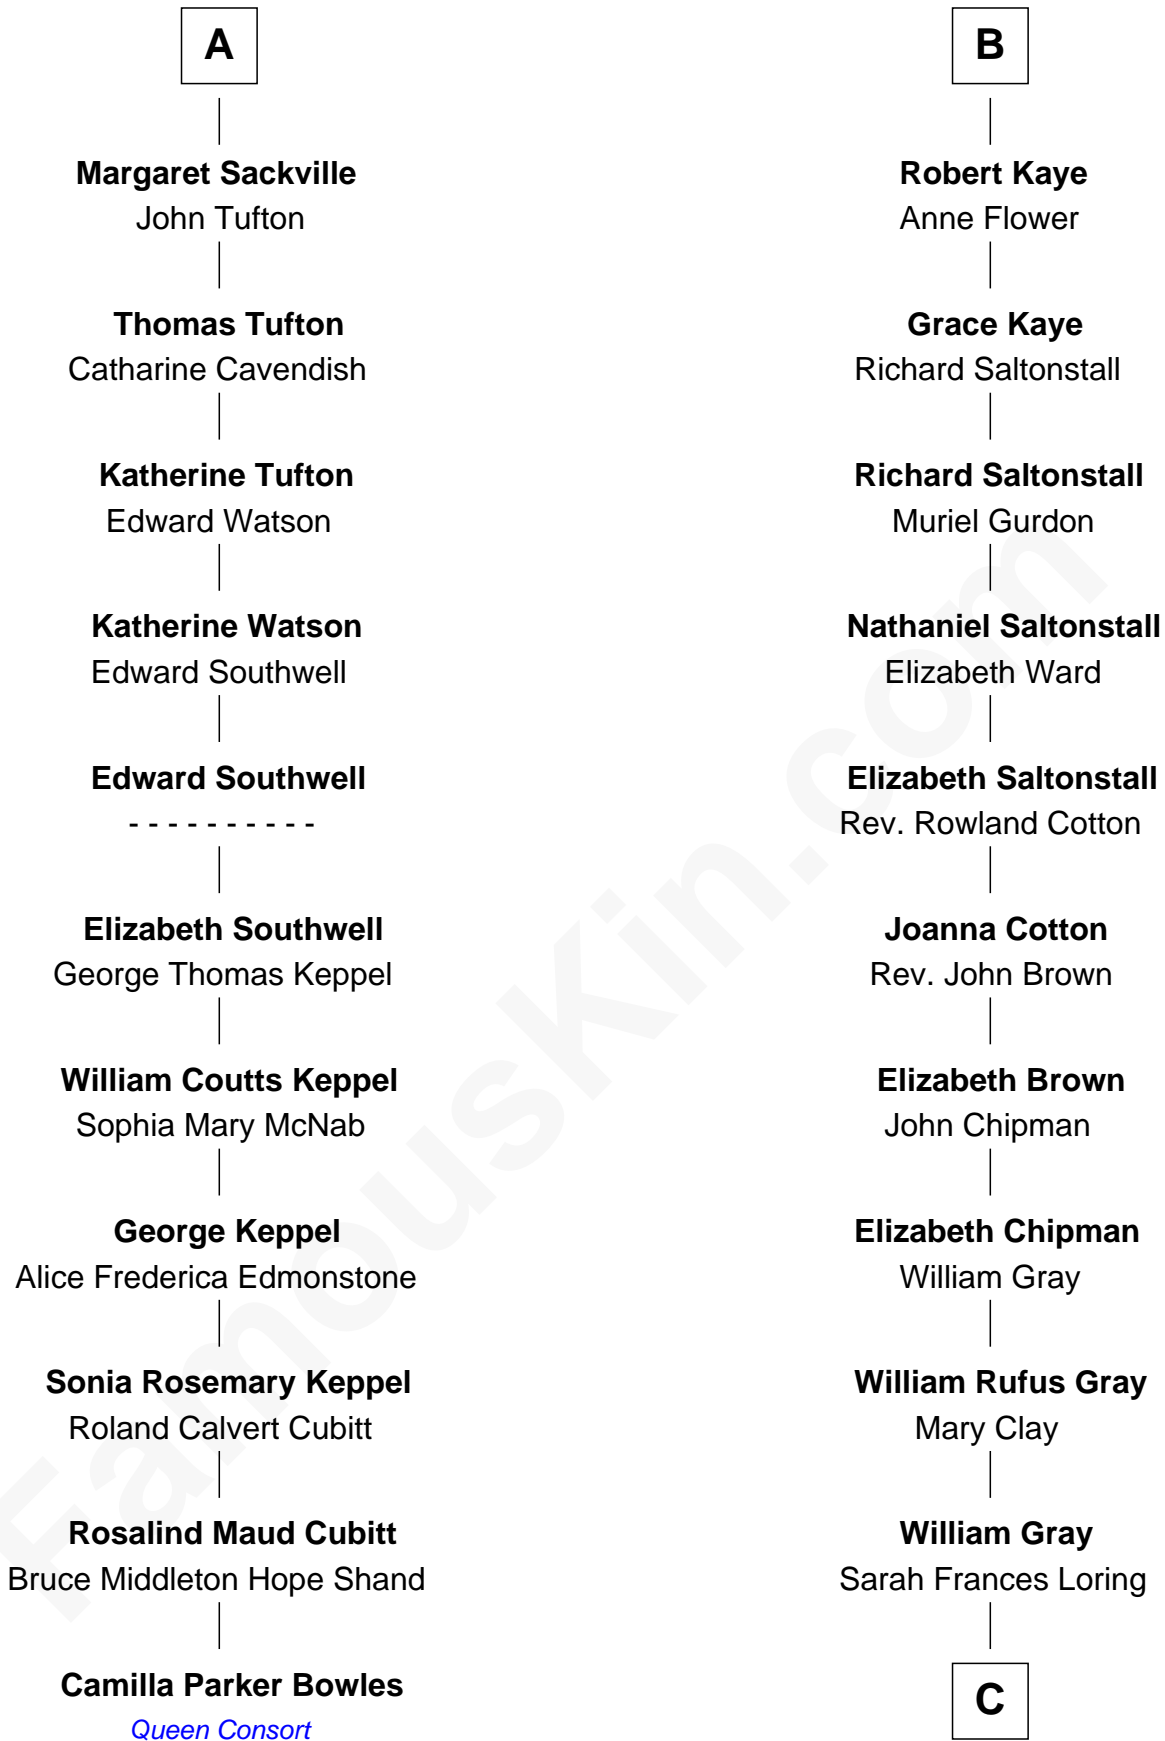

FamousKin.com

Relationship Chart of

Camilla Parker Bowles

Queen Consort of the United Kingdom

17th cousin 3 times removed of

Story Musgrave
NASA Astronaut

Margaret de Stafford
Sir Ralph Neville

C

Edward Gray
Elizabeth Gray Story

Marguerite Gray
John Butler Swann

Marguerite Swann
Percy Musgrave

Story Musgrave
NASA Astronaut