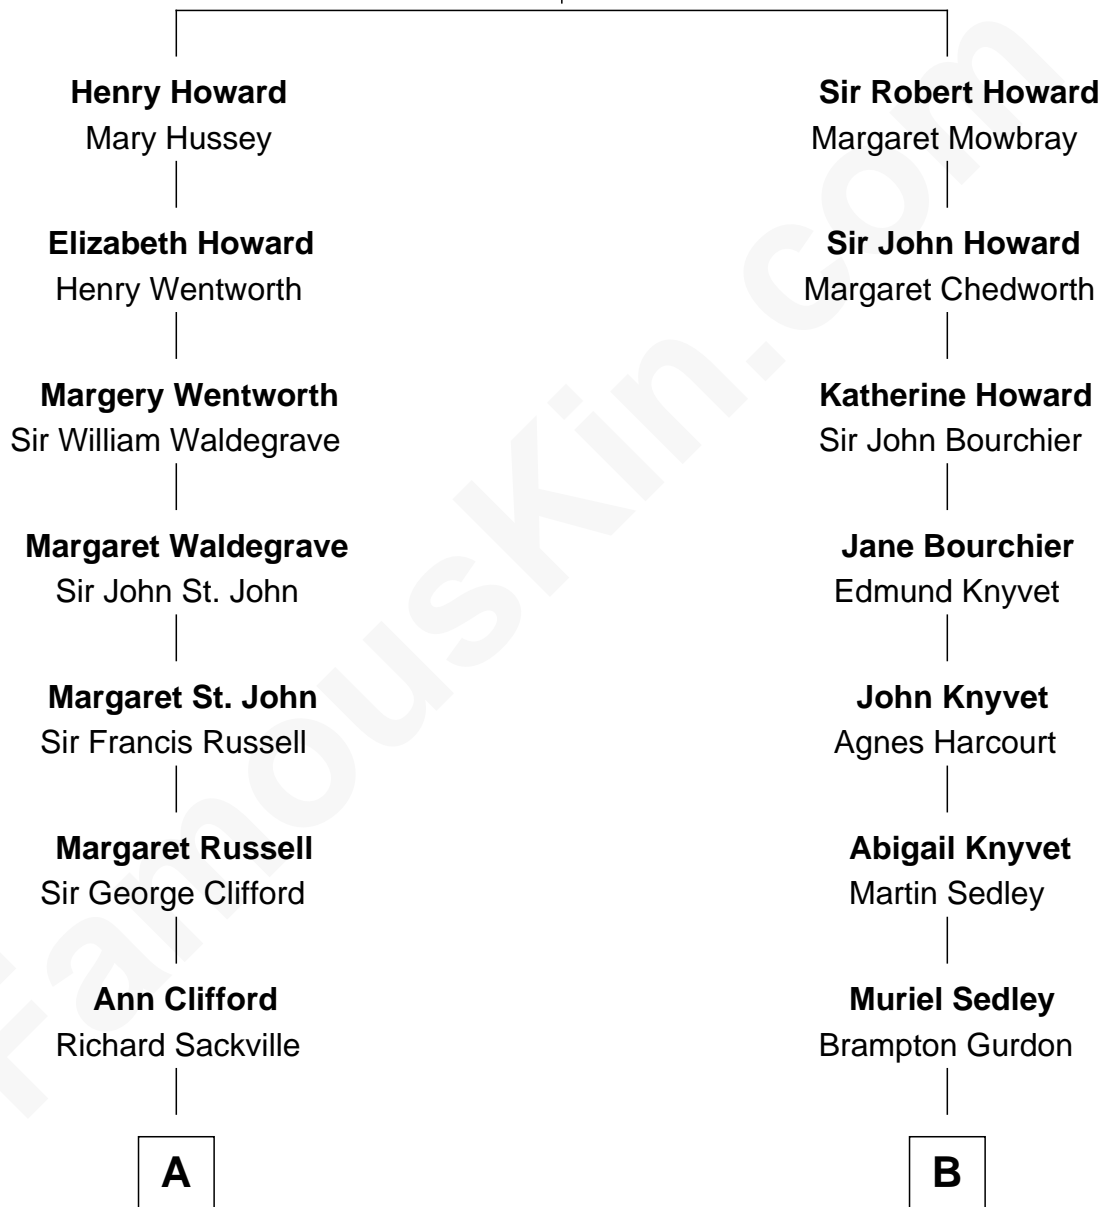

## Relationship Chart of

### Camilla Parker Bowles

Queen Consort of the United Kingdom

14th cousin 3 times removed of

**Horace Gray**

U.S. Supreme Court Justice

**Sir John Howard**

Alice Tendring

Camilla Parker Bowles photo by [Agência Brasil](#) [\(CC BY 3.0 BRAZIL\)](#)