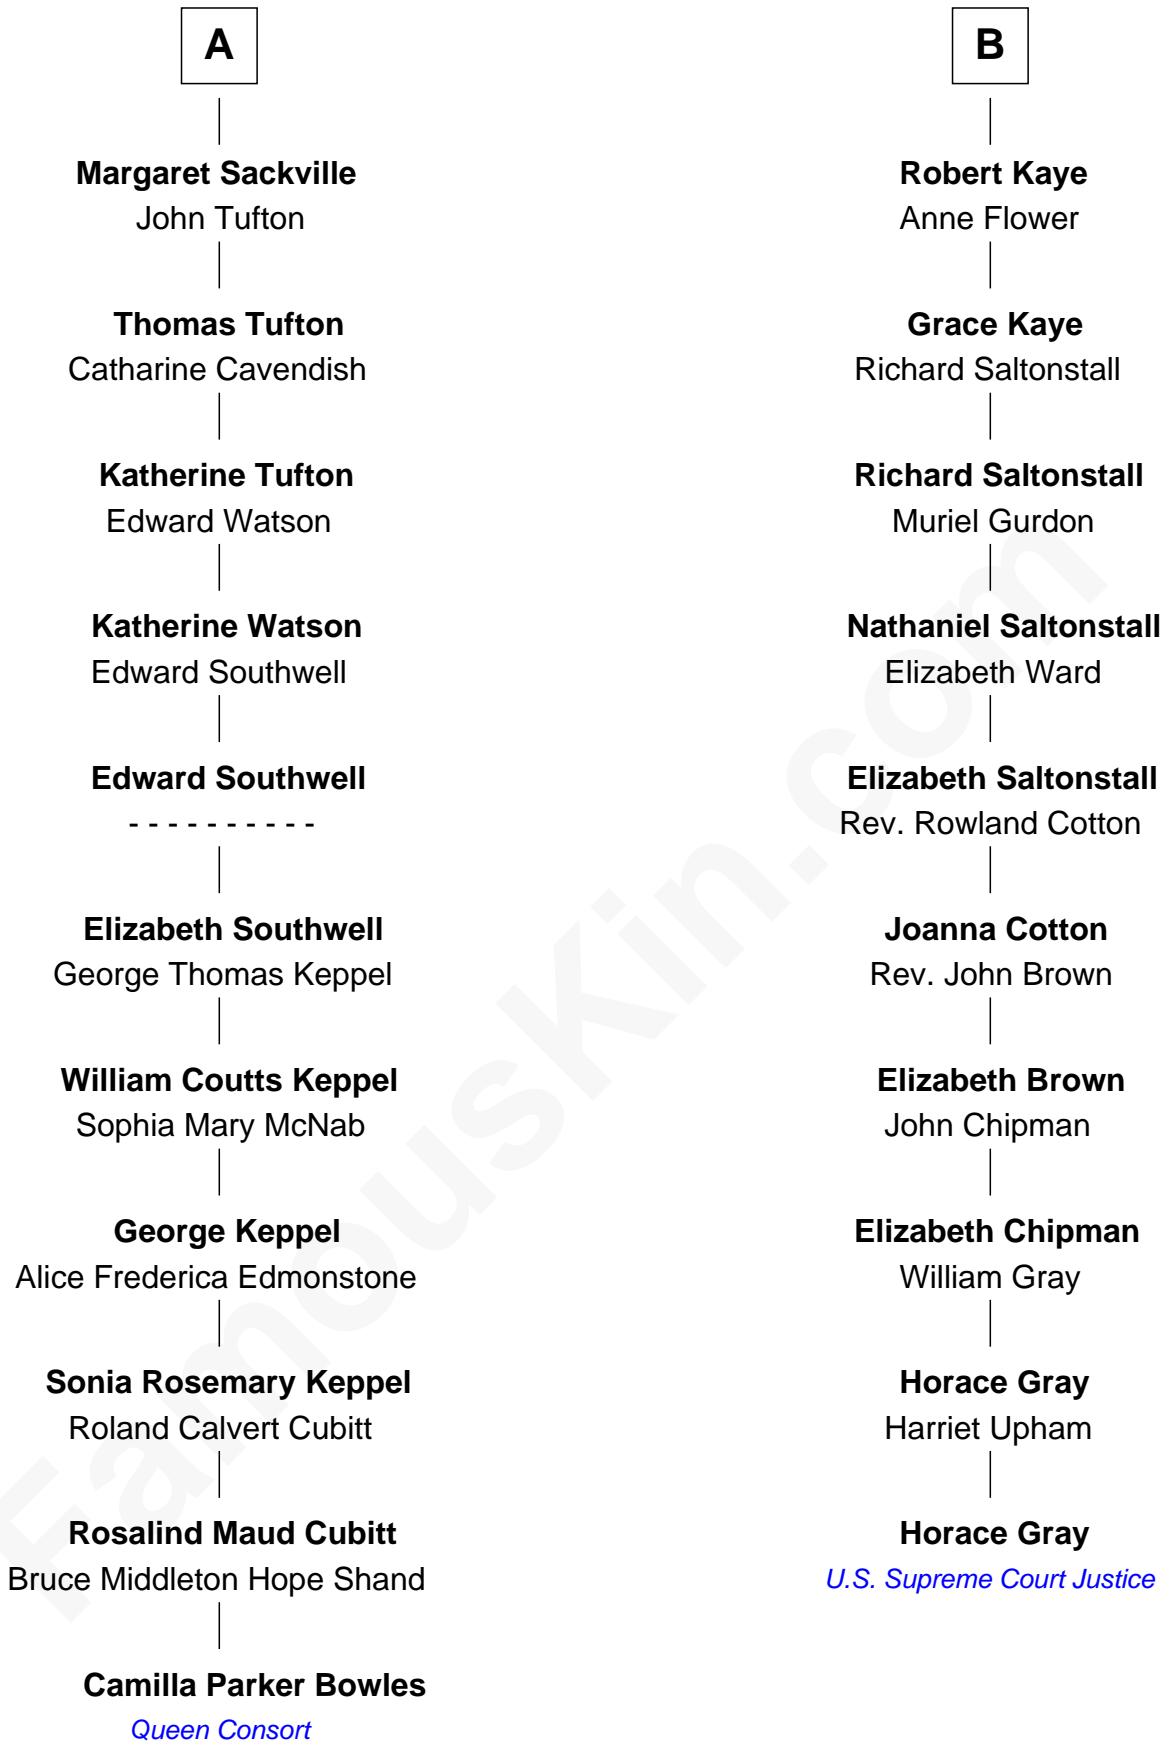

FamousKin.com

Relationship Chart of

Camilla Parker Bowles

Queen Consort of the United Kingdom

16th cousin 1 time removed of

Horace Gray

U.S. Supreme Court Justice

Camilla Parker Bowles photo by [Agência Brasil](#) ([CC BY 3.0 BRAZIL](#))