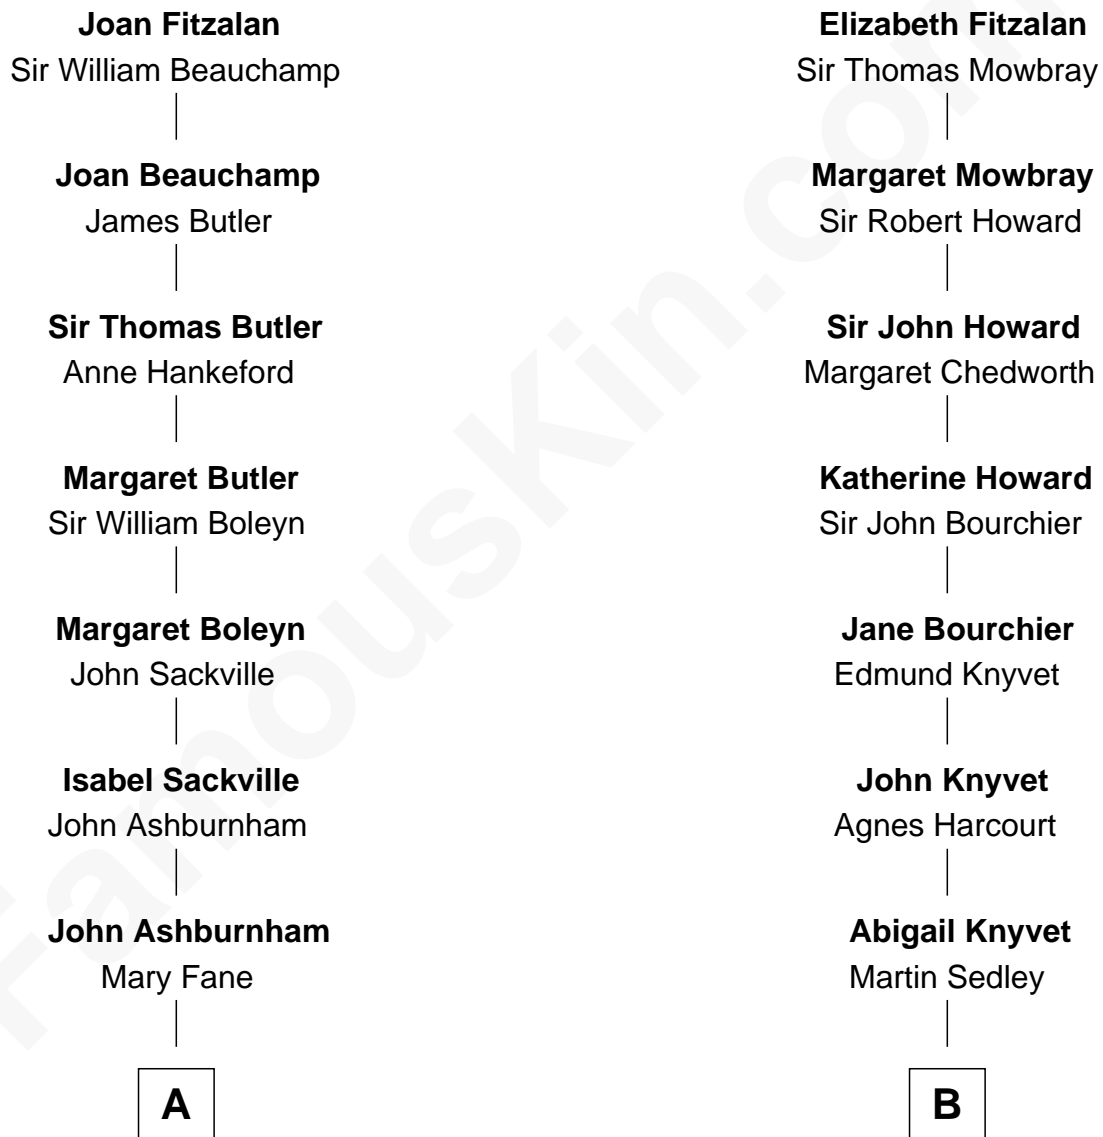

Sir Richard Fitzalan

Elizabeth de Bohun