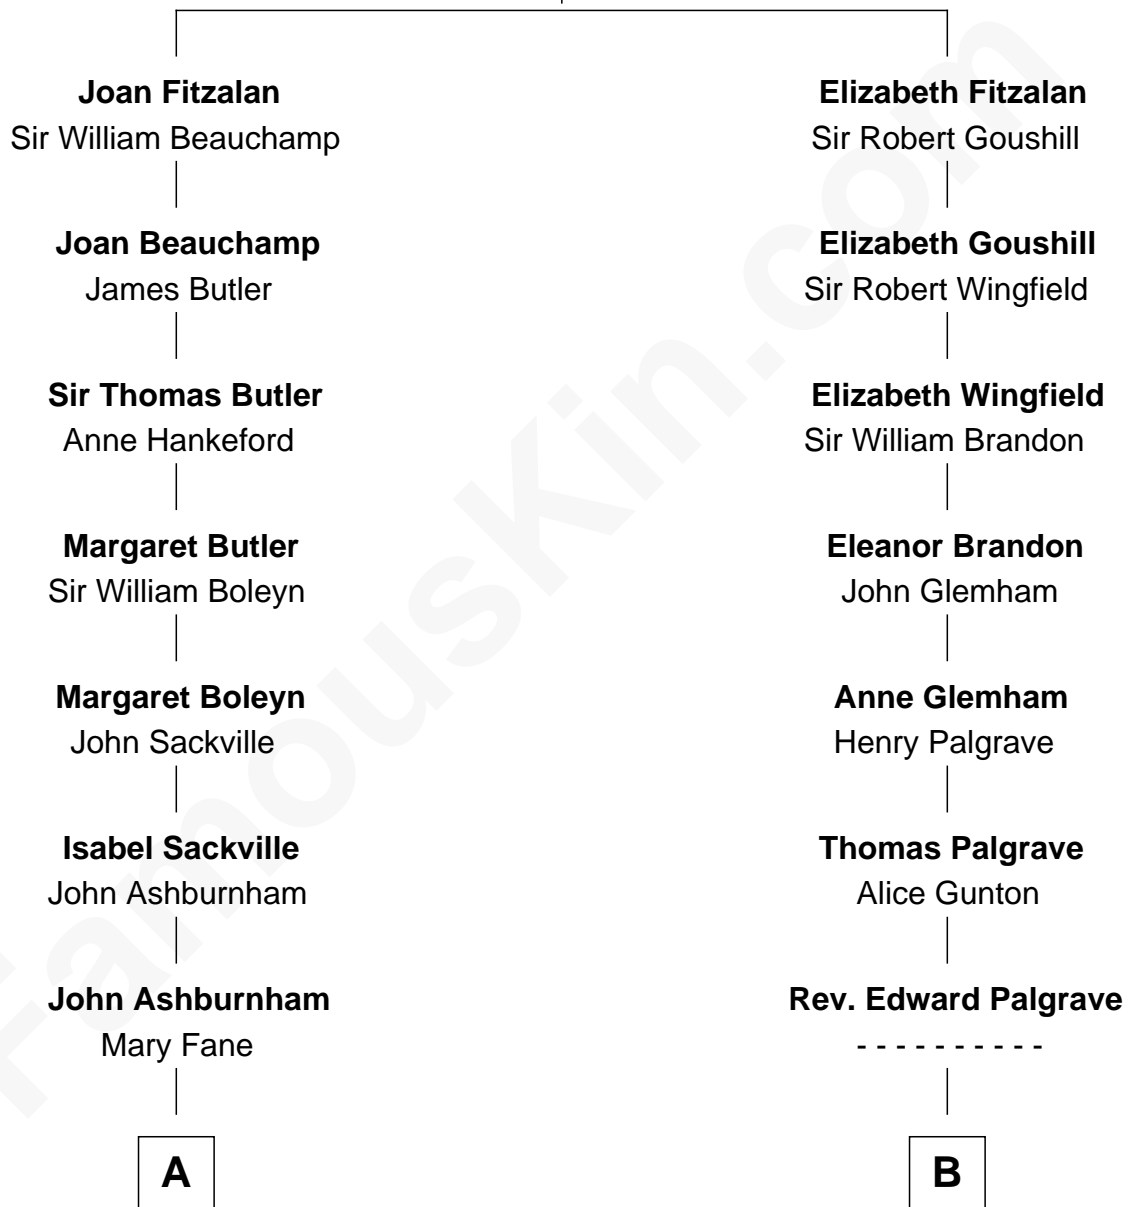

FamousKin.com

Relationship Chart of

Camilla Parker Bowles

Queen Consort of the United Kingdom

18th cousin 1 time removed of

Linda Hunt

TV and Movie Actress

Sir Richard Fitzalan

Elizabeth de Bohun

FamousKin.com