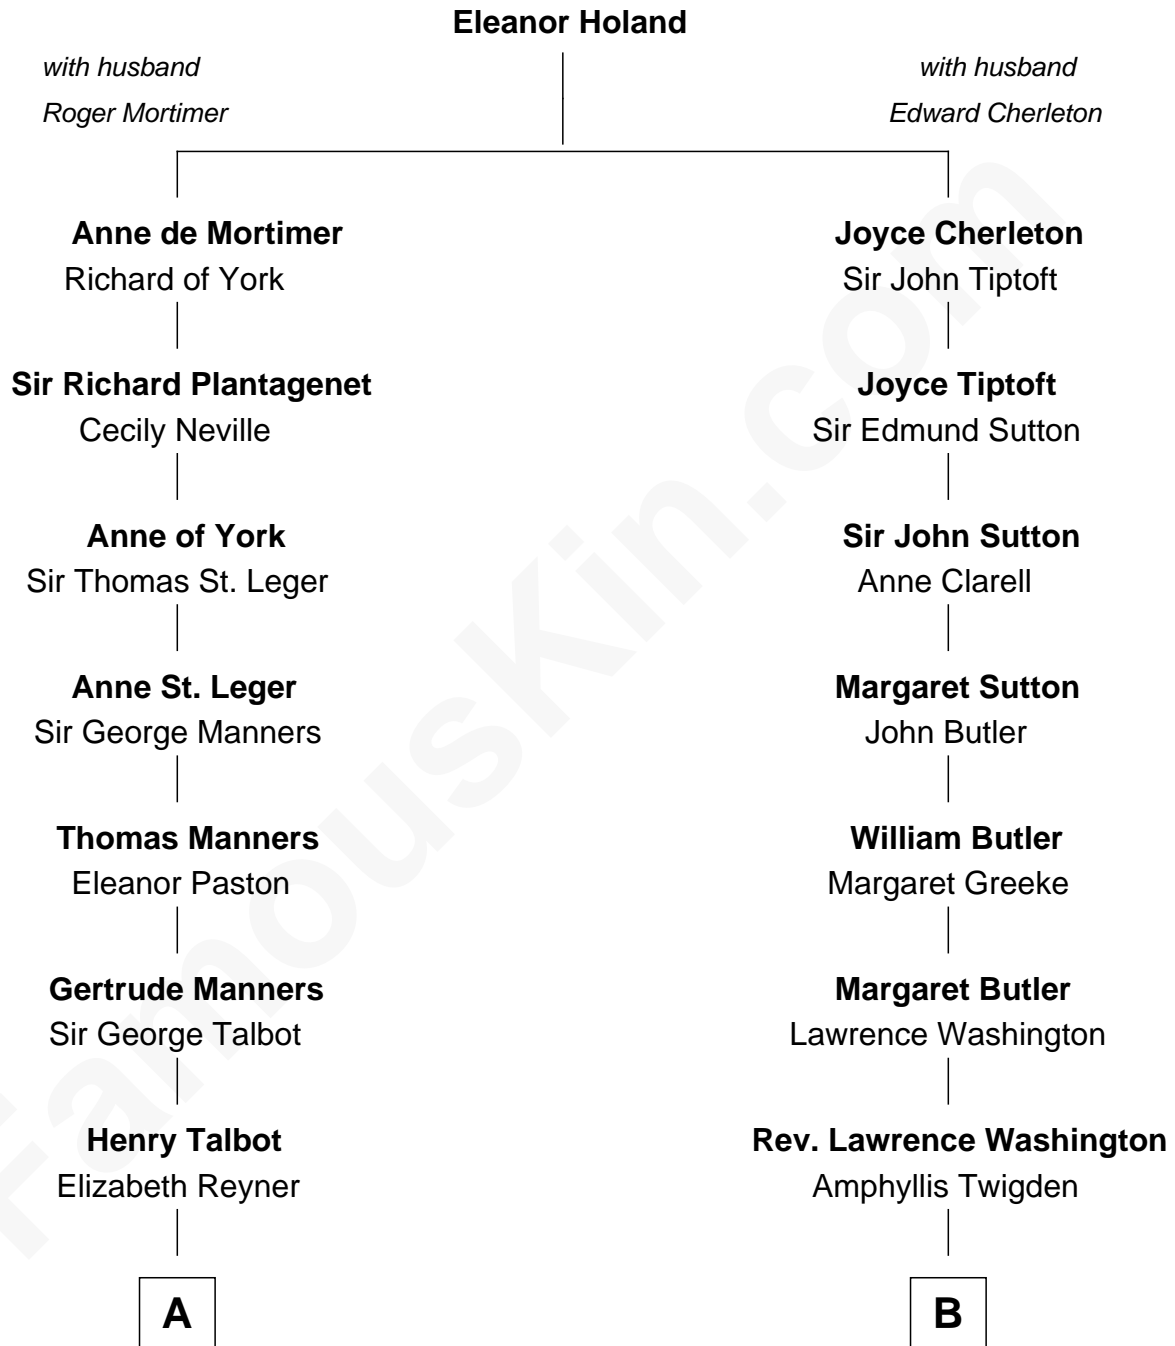

FamousKin.com

Relationship Chart of

Camilla Parker Bowles

Queen Consort of the United Kingdom

16th cousin 2 times removed of

General George S. Patton

U.S. Army - World War II

C

Rosalind Maud Cubitt
Bruce Middleton Hope Shand

Camilla Parker Bowles
Queen Consort

FamousKin.com