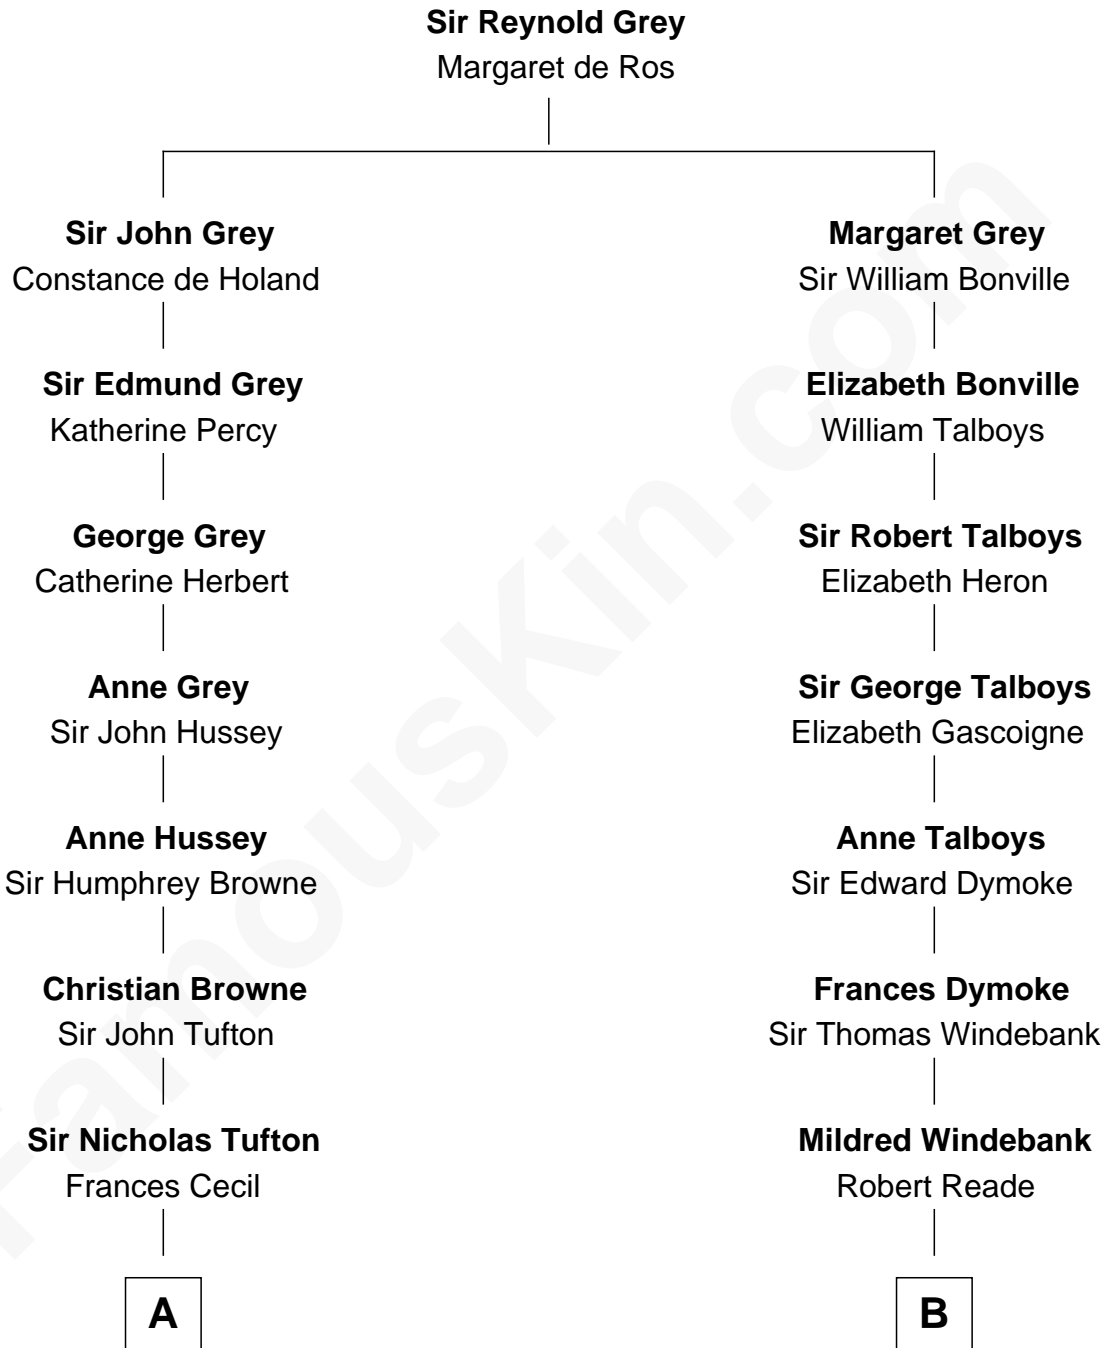

FamousKin.com

Relationship Chart of

Camilla Parker Bowles

Queen Consort of the United Kingdom

16th cousin 1 time removed of

General George S. Patton

U.S. Army - World War II

Camilla Parker Bowles photo by [Agência Brasil](#) [\(CC BY 3.0 BRAZIL\)](#)