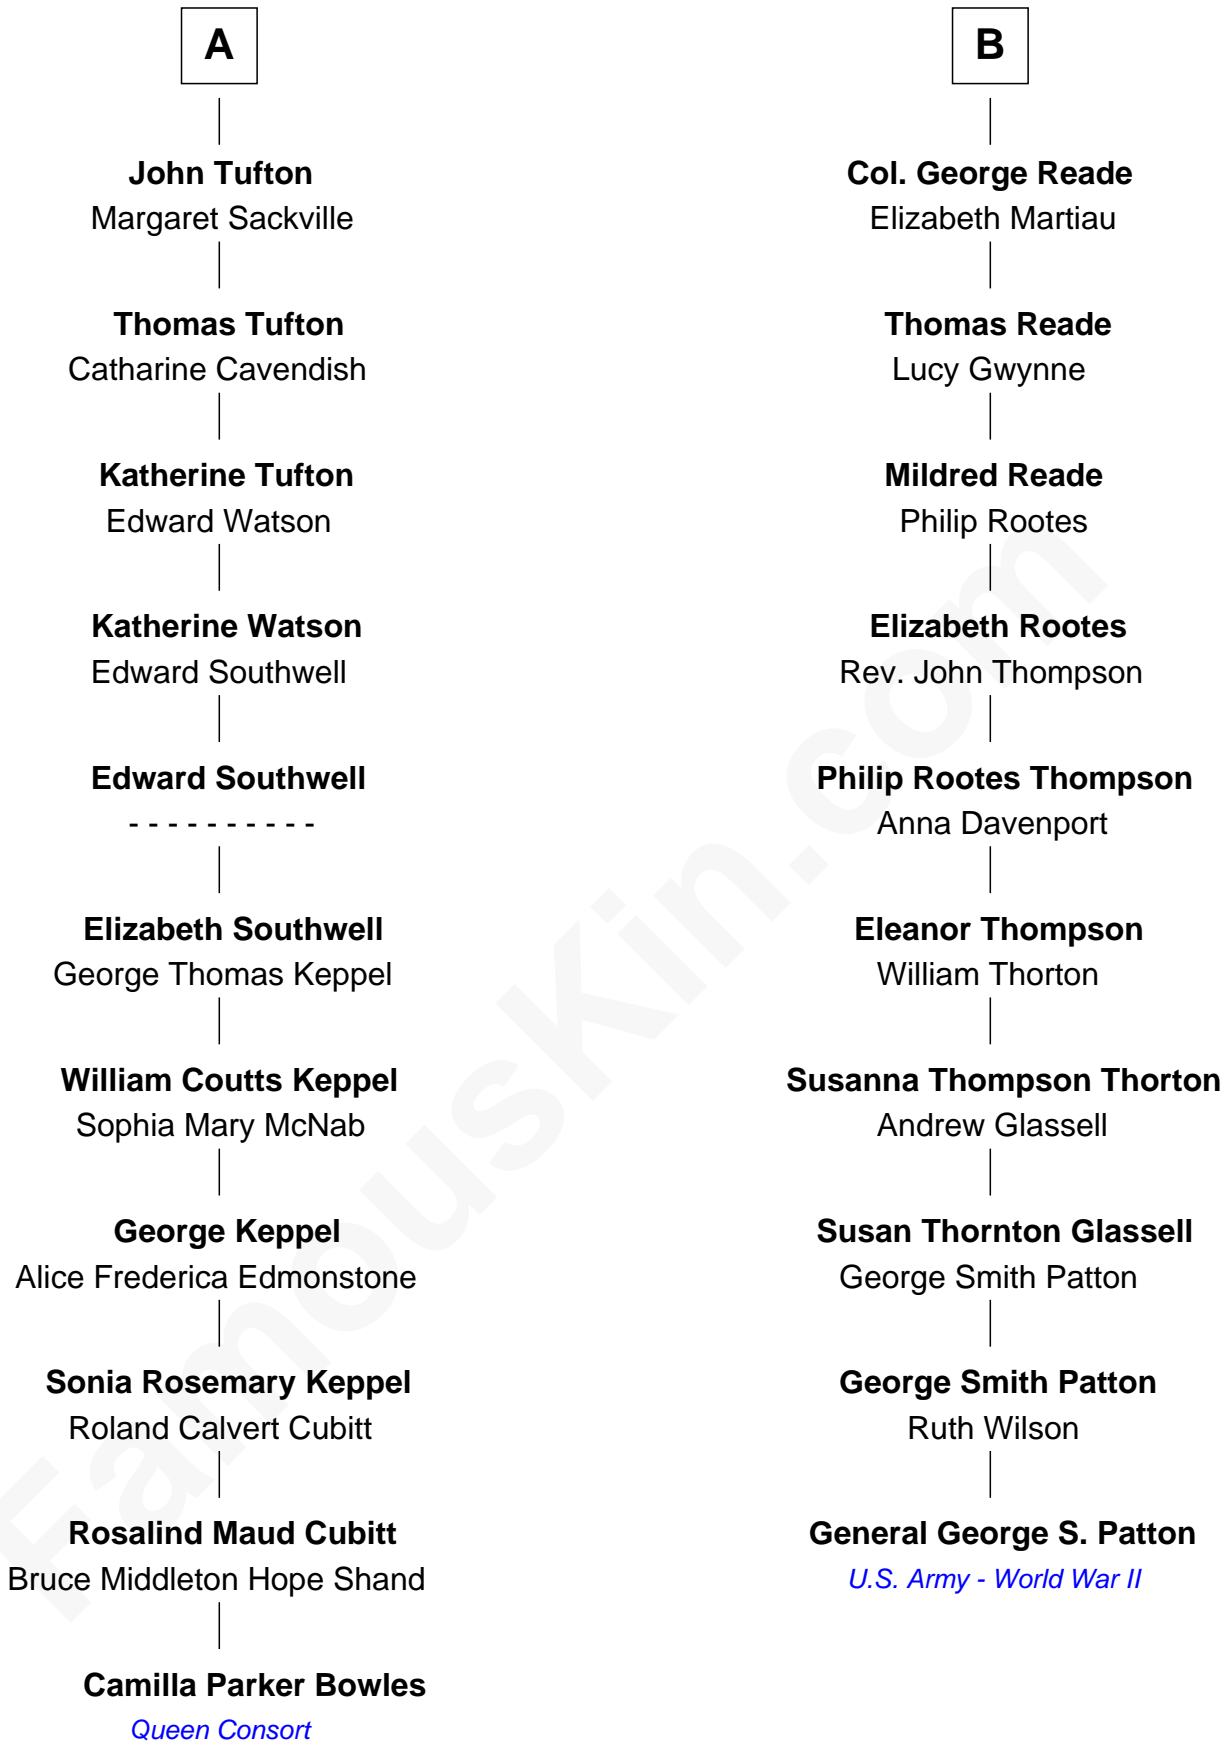

FamousKin.com

Relationship Chart of

Camilla Parker Bowles

Queen Consort of the United Kingdom

16th cousin 1 time removed of

General George S. Patton

U.S. Army - World War II

Camilla Parker Bowles photo by [Agência Brasil](#) [\(CC BY 3.0 BRAZIL\)](#)