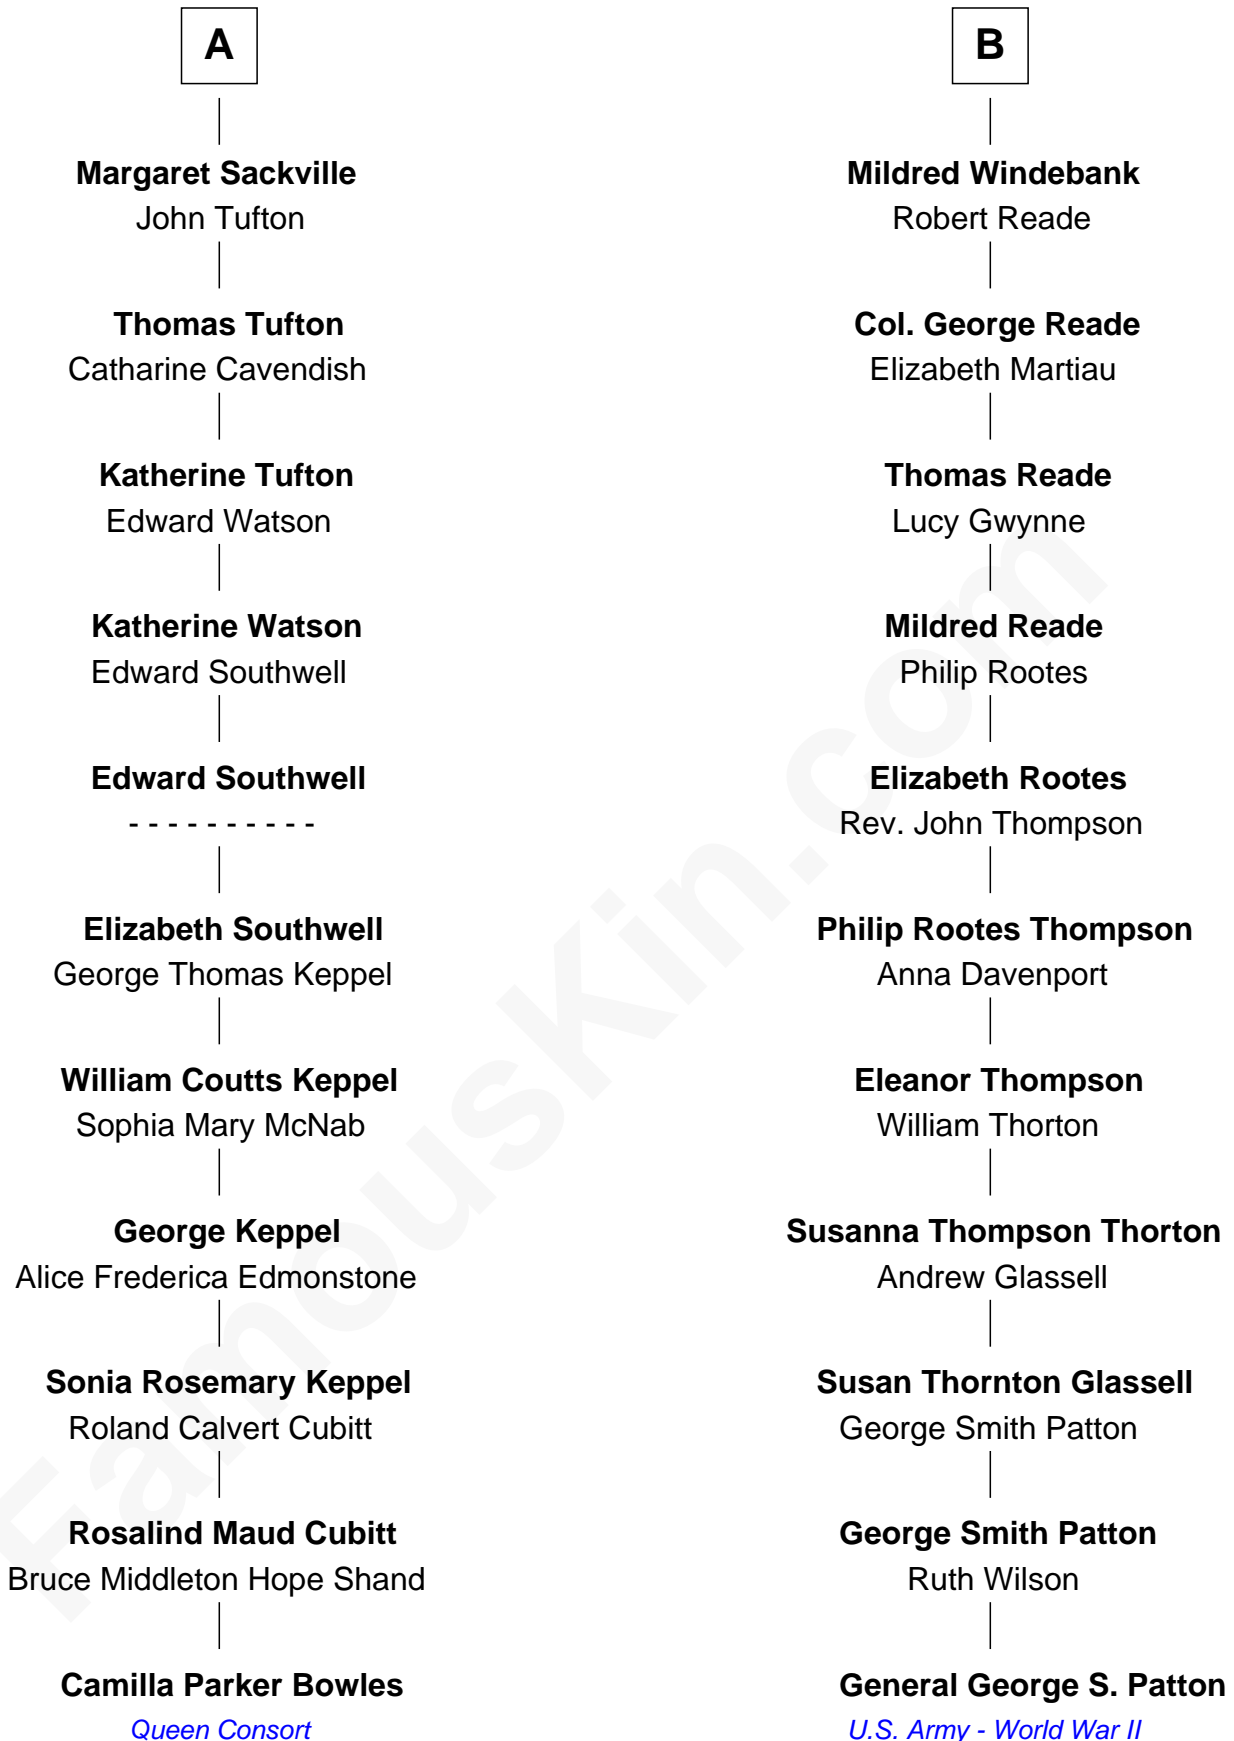

FamousKin.com Relationship Chart of

Camilla Parker Bowles

Queen Consort of the United Kingdom

17th cousin of

General George S. Patton

U.S. Army - World War II

Margaret de Stafford

Sir Ralph Neville

Camilla Parker Bowles photo by [Agência Brasil](#) [\(CC BY 3.0 BRAZIL\)](#)