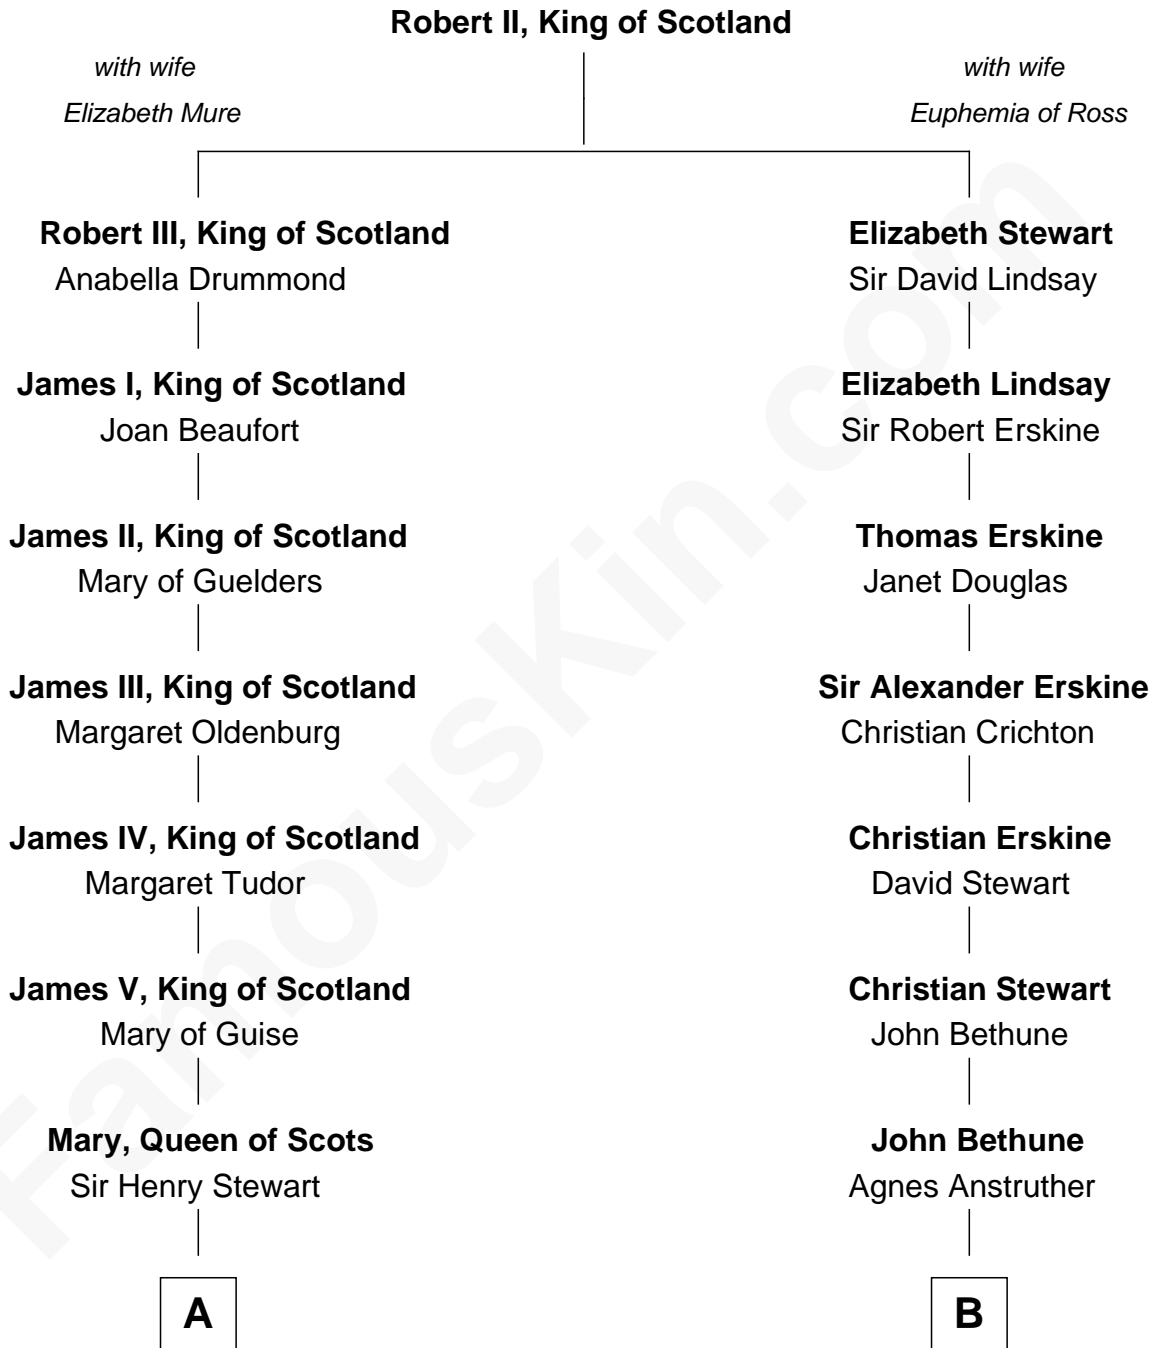

FamousKin.com

Relationship Chart of

Camilla Parker Bowles

Queen Consort of the United Kingdom

18th cousin 1 time removed of

General George S. Patton

U.S. Army - World War II