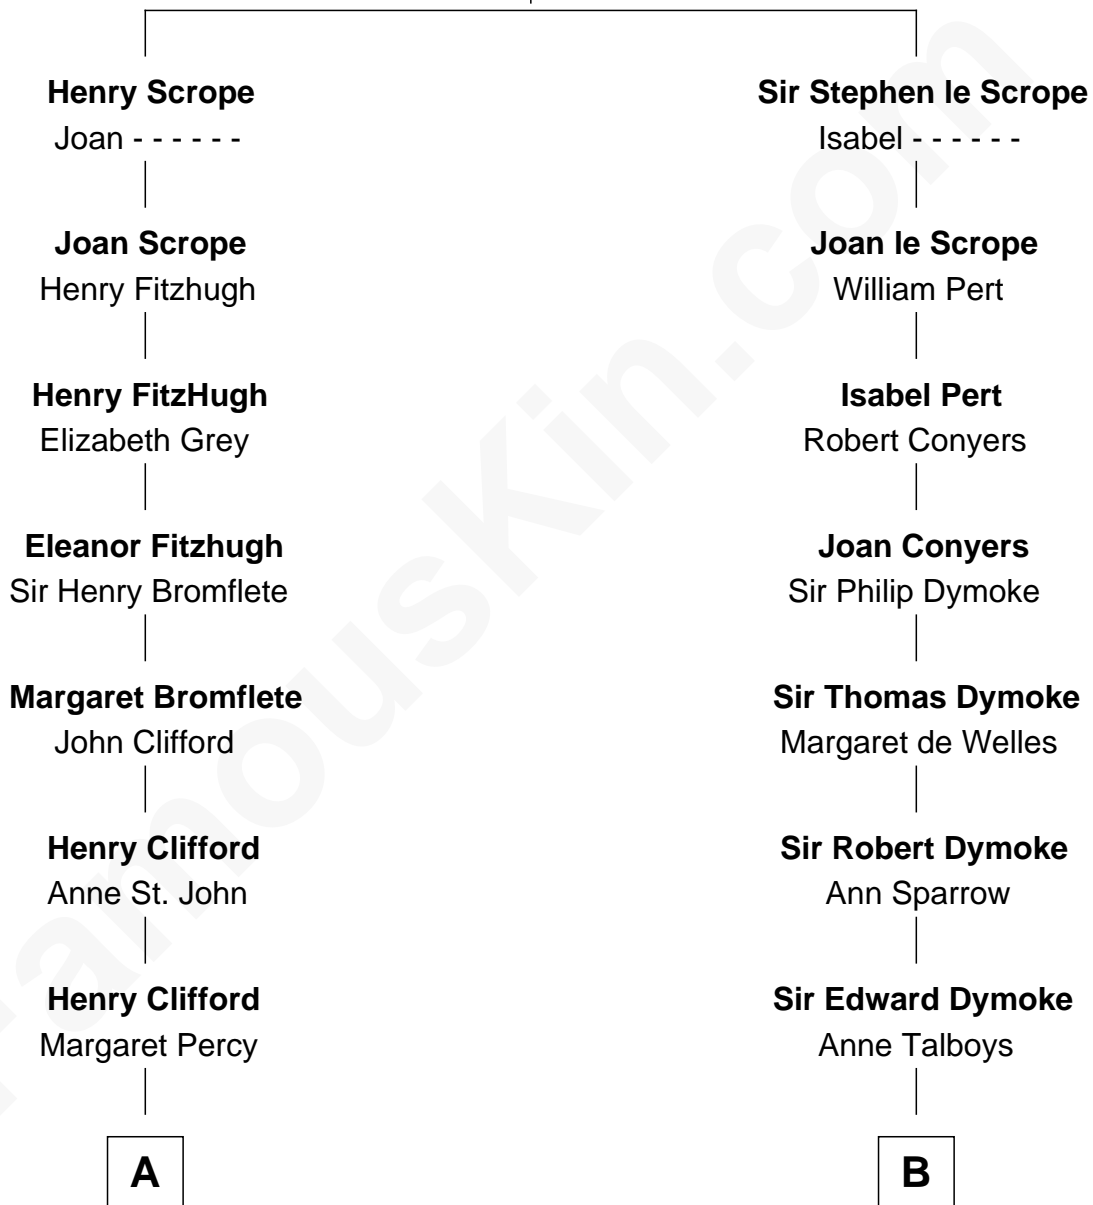

FamousKin.com

Relationship Chart of

Camilla Parker Bowles

Queen Consort of the United Kingdom

18th cousin 2 times removed of

General George S. Patton

U.S. Army - World War II

Sir Geoffrey le Scrope

Ivetta de Ros

FamousKin.com