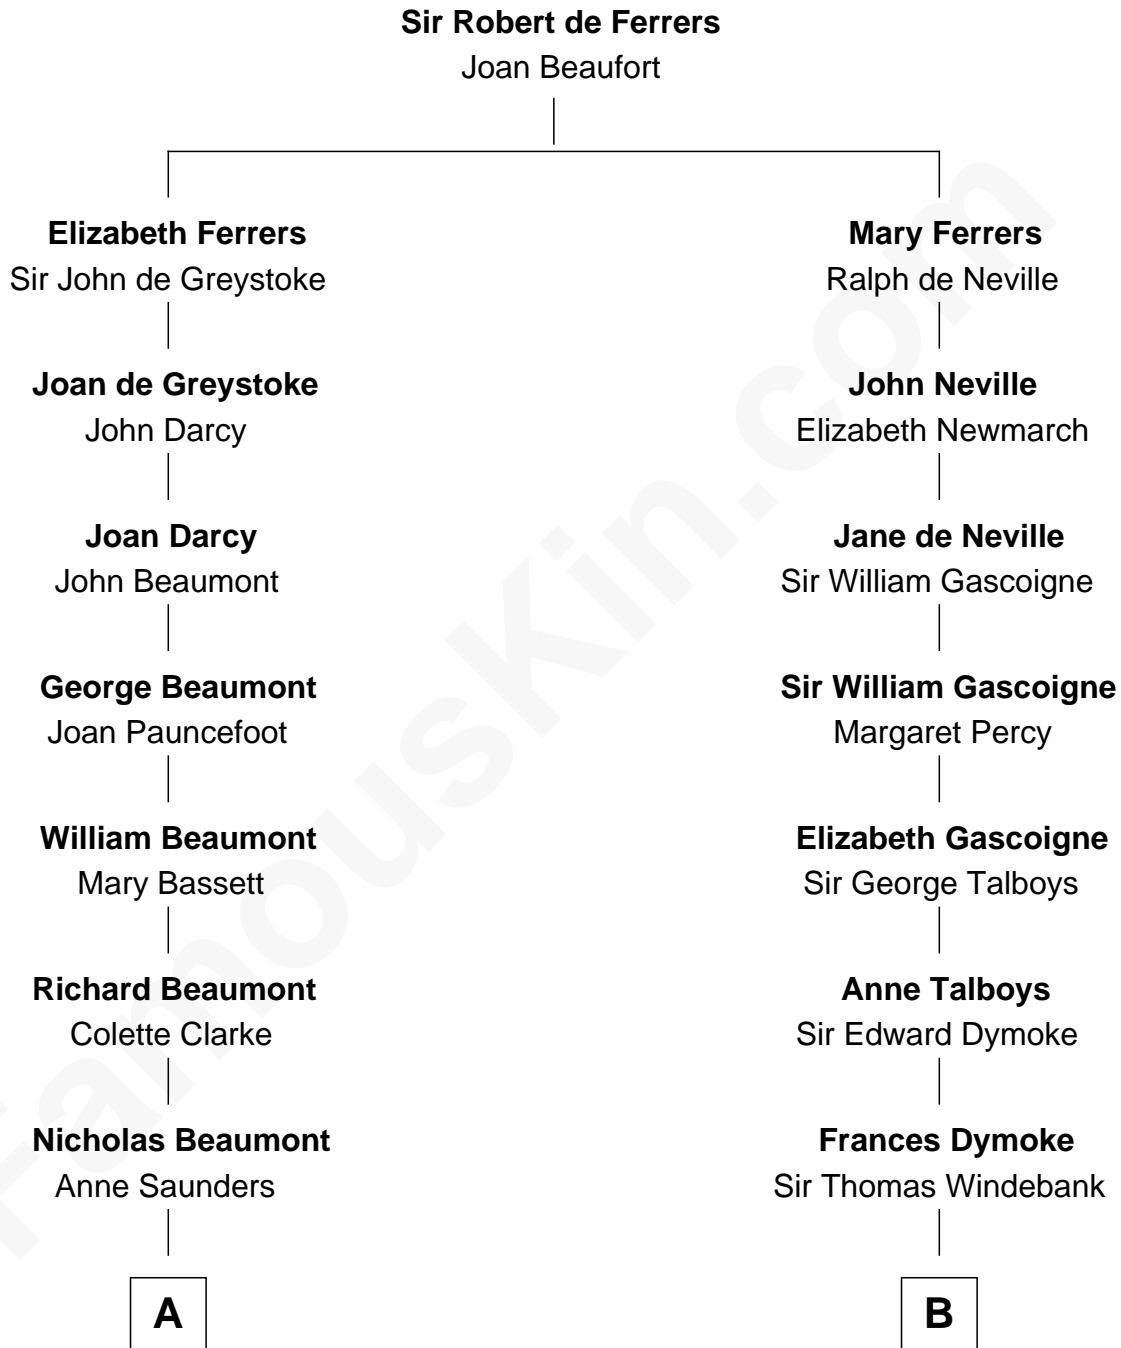

FamousKin.com

Relationship Chart of

Camilla Parker Bowles

Queen Consort of the United Kingdom

17th cousin 3 times removed of

General George S. Patton

U.S. Army - World War II

C

George Keppel
Alice Frederica Edmonstone

Sonia Rosemary Keppel
Roland Calvert Cubitt

Rosalind Maud Cubitt
Bruce Middleton Hope Shand

Camilla Parker Bowles
Queen Consort

FamousKin.com