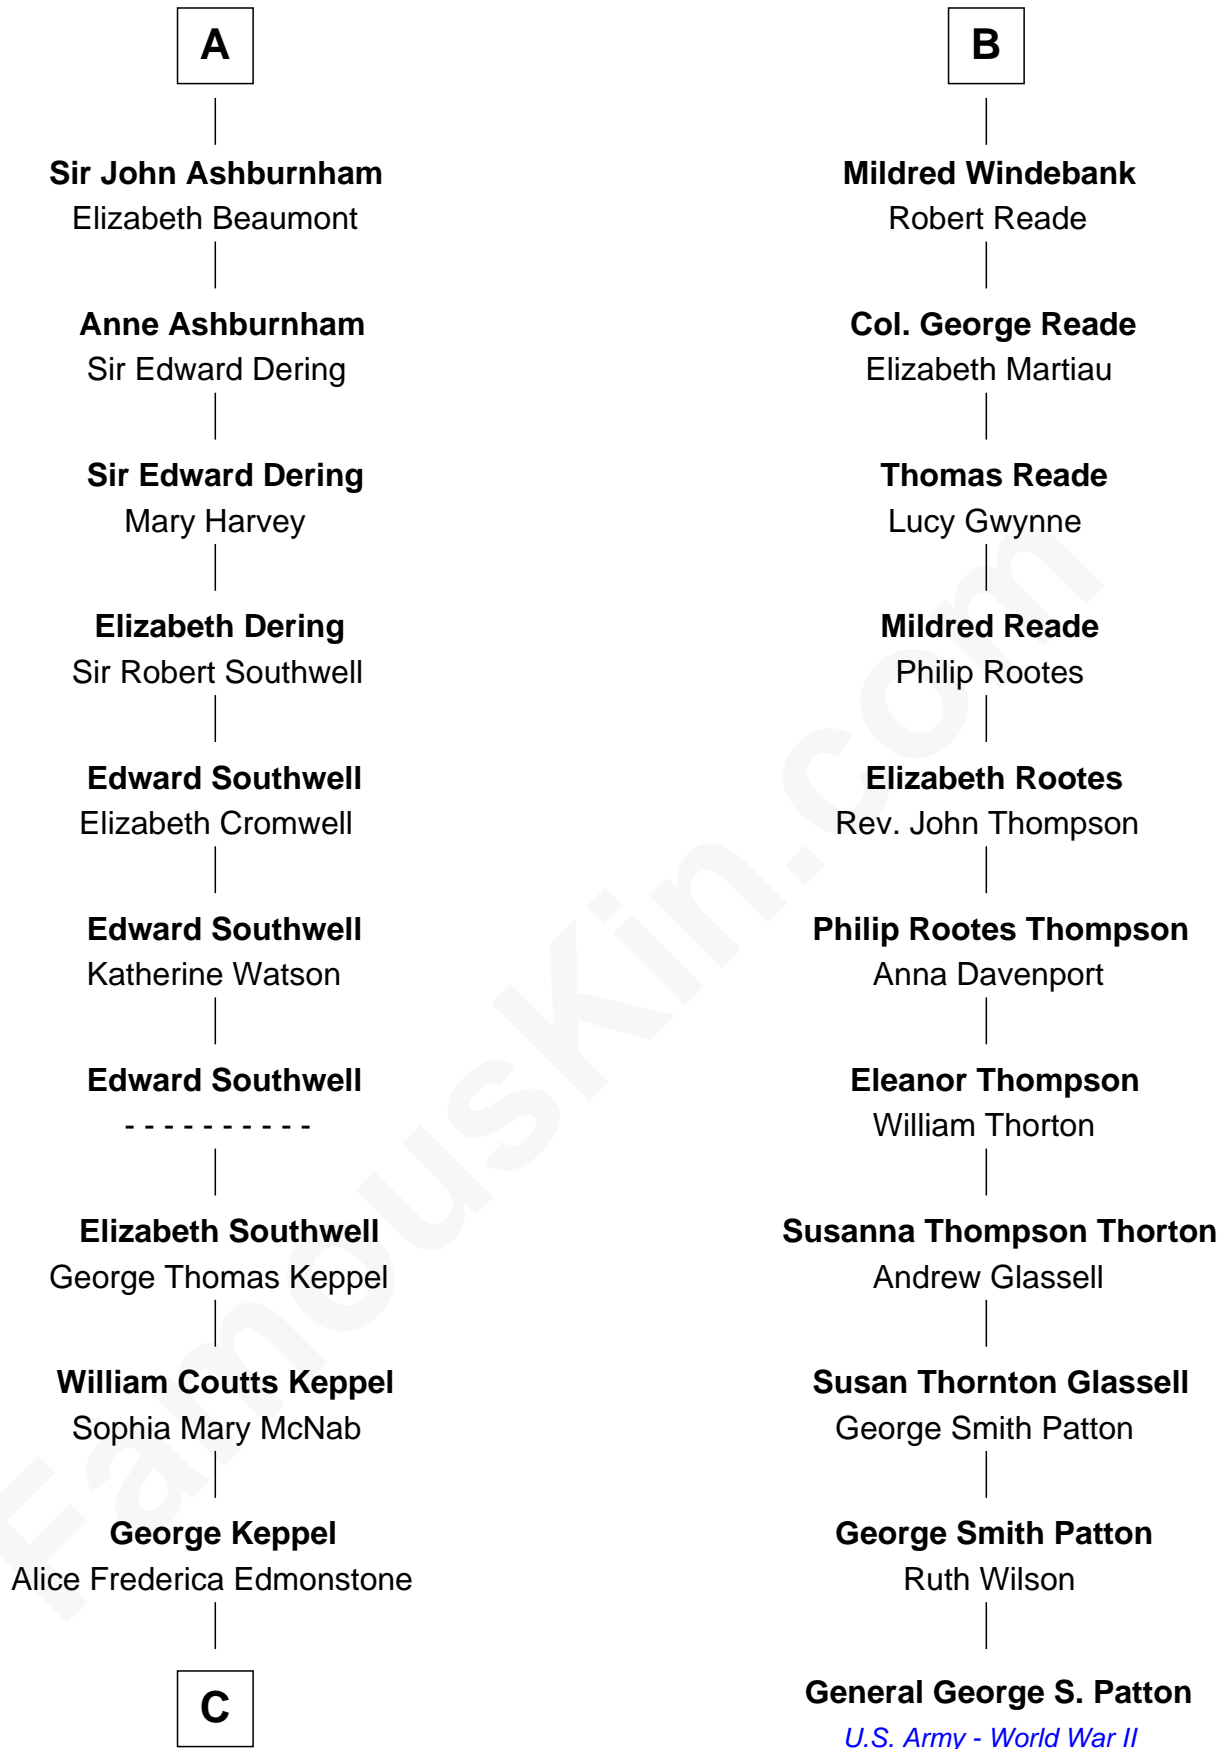

## Relationship Chart of

**Camilla Parker Bowles**

*Queen Consort of the United Kingdom*

17th cousin 2 times removed of

**General George S. Patton**

*U.S. Army - World War II*

**C**

—  
**Sonia Rosemary Keppel**