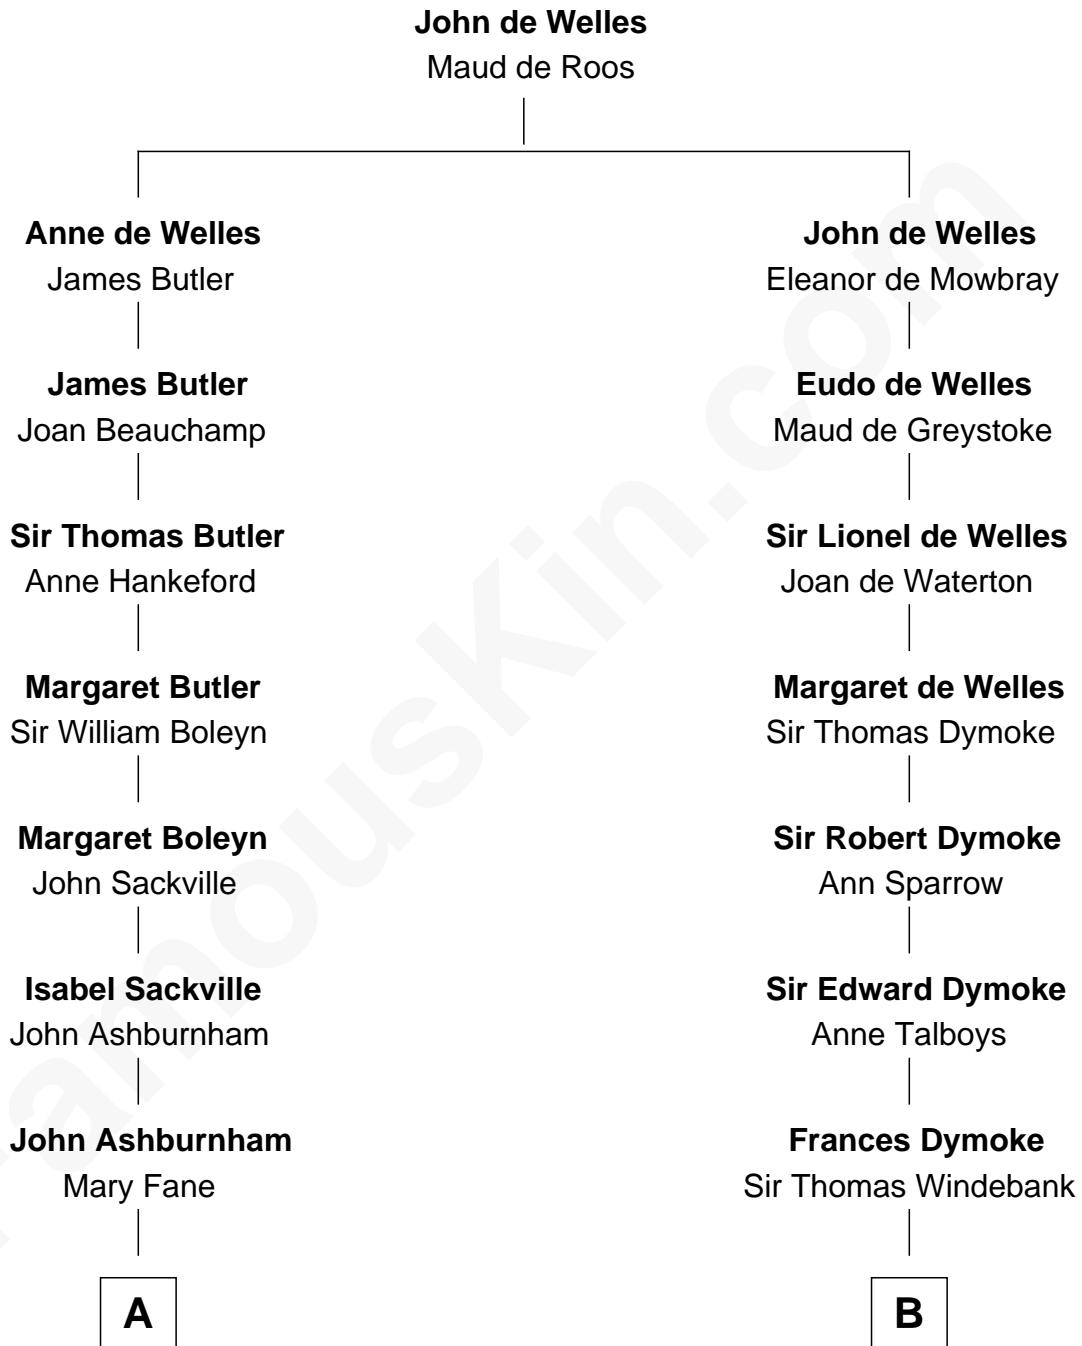

## Relationship Chart of

**Camilla Parker Bowles**

*Queen Consort of the United Kingdom*

17th cousin 2 times removed of

**General George S. Patton**

*U.S. Army - World War II*

**C**

—  
**Sonia Rosemary Keppel**

Roland Calvert Cubitt

—  
**Rosalind Maud Cubitt**

Bruce Middleton Hope Shand

—  
**Camilla Parker Bowles**

*Queen Consort*

FamousKin.com